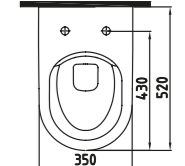

Over Black - Gold Ext.

Inside Black - Platinum Ext.

Over Black - Platinum Ext.

Decor Ext.

FORTE WALL HUNG
WC PAN 52 cm NO-RIM
CONCEALED FIXING
HRKA052N1VPOW3QA0
520x350 mm

White

- Satin White
- Satin Cobalt
- Blue
- Satin Turquoise
- Satin Cappuccino
- Satin Beige
- Anthracite
- Orange
- Red
- Satin Black
- Glossy Black
- Coated Gold
- Coated Platinum

White

FORTE W. HUNG WC
PAN 52 cm NO-RIM
CONCEALED FIXING
HRKA052N3VPOW3QA0
530x350 mm

White