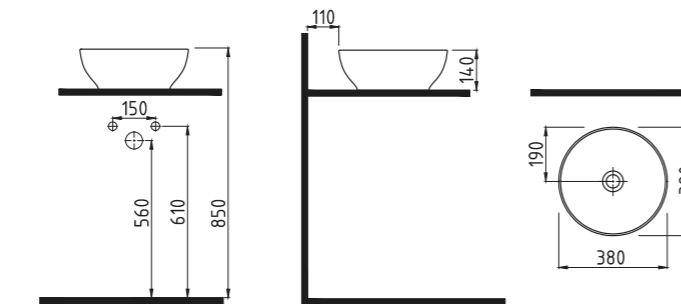

CIVITA COUNTER TOP 38
cm WITHOUT HOLE
MTLG03802FDOW3QA0
Ø 380 mm

White