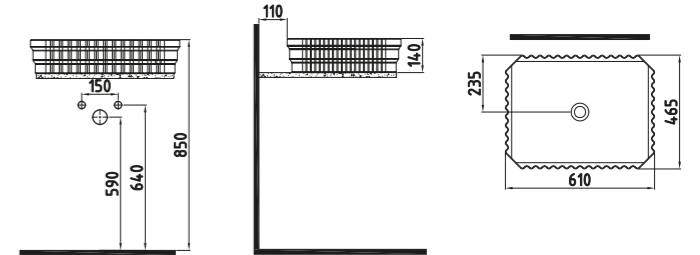

RENNA COUNTER
TOP WASH BASIN 61 cm
WITHOUT HOLE
SHLG06101FDOW3QA0
610x465 mm