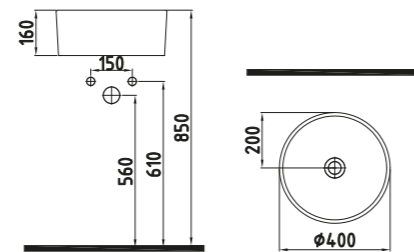

FORTE COUNT.TOP WB. 40 CM WITHOUT HOLE
HRLG04001FD001QA0
Ø400

Inside White - Gold

FORTE COUNT.TOP WB. 40 CM WITHOUT HOLE INSIDE
HRLG04001FD003QA0
Ø400

Inside Gold - White Gold

FORTE COUNT.TOP WB. 40 CM WITHOUT HOLE
HRLG04001FD004QA0
Ø400