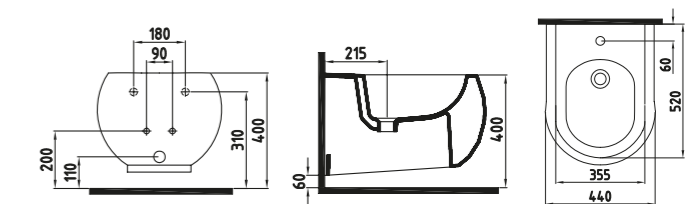

PIETRA WALL HUNG BIDET
52 cm SINGLE HOLE /
CONCEALED FIXING
FLBA05201VD1W3QA0
520x355 mm

COMPATIBLE SEAT COVERS

- **01KSM4900000**
- **01KSY4900000**
- **02KSY4600000**
- **11KSS3383000**

- **11KXY4023000**
- **11KSY4113000**
- **11KPS3363000**
- **72KXY5200000**