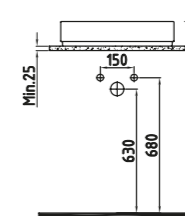

PLASMA COUNT.TOP WB.
50 cm SINGLE HOLE HYG
ALP. WHITE EXT.
INLG05001VD1W3QA0
500x450 mm

Over Flow

White