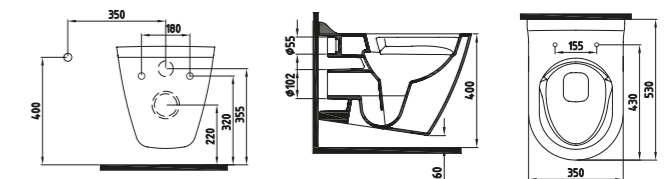

KINOA W. HUNG WC
PAN 52 cm NO-RIM /
CONCEALED FIXING
MNKA052N1VPOW3QA0
520x345 mm

COMPATIBLE SEAT COVERS

- 01KSM4900000
- 01KSY4900000
- 02KSY4600000
- 03KXY4600000
- 03KXY46HB000
- 04KSY5200000

- 11KSS3383000
- 11KXY4023000
- 11KSY4113000
- 11KPS3363000
- 11KXM4600000
- 11KXY4600000