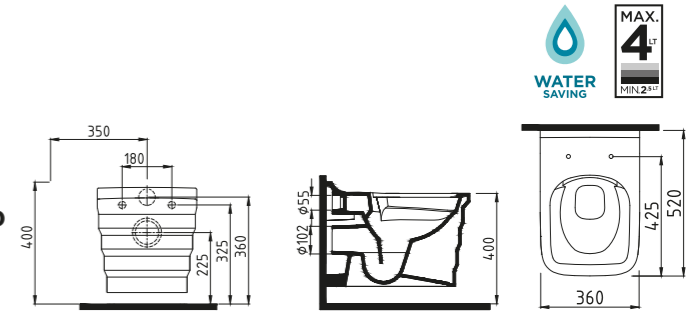

NEW

RENNA WALL HUNG
WC PAN
NO-RIM / CONCEALED
FIXING
SHKA052N1VPOW3QA0
520x360 mm

White