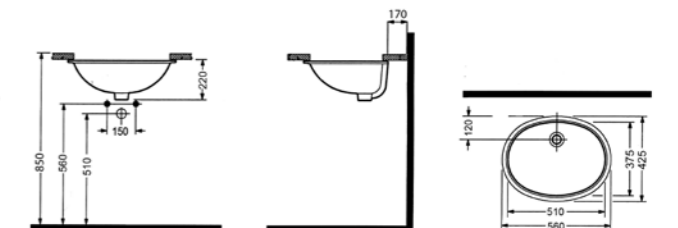

SINGLE PIECE
UNDERCOUNTER WASH
BASIN 50 cm
WITHOUT HOLE
TPLA05001VDOW3QA0
500x365 mm

Over Flow

White