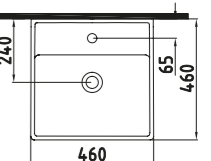

Over Flow

White

White

White

White

PLASMA
COUNTER TOP WB. 46 cm
SINGLE HOLE
INLG04601FD1W3QA0
465x465 mm

Over Flow

White