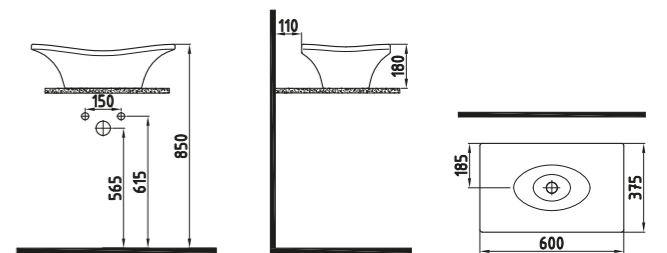

ARTOS COUNTER TOP WB. 60 cm WITHOUT HOLE
LTLG06001FDOW3QA0
600x375 mm

White