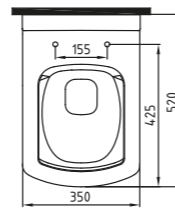

White

White

White

NEBULA WALL HUNG
WC PAN 52 cm NO-RIM /
CONCEALED FIXING
NPKA052N1VPOW3QA0
520x350 mm

White

White

White

White