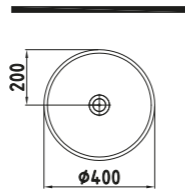

FORTE COUNT. TOP WB.
40 CM WITHOUT HOLE
SULTAN
HRLG04001FD002QA0
Ø400

Decor Ext.