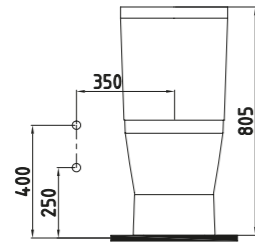

White

White

White

White

White

White

White