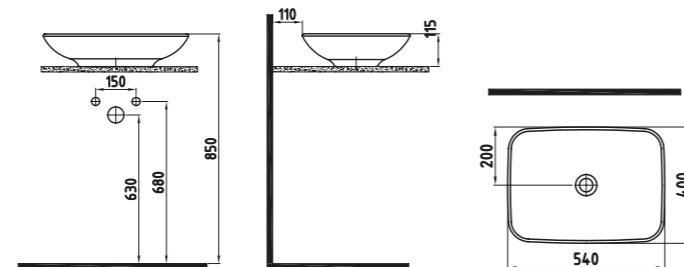

FORTE COUNTER TOP
WASH BASIN 54 cm
WITHOUT HOLE
HRLG05401FDOW3QA0
540x400 mm

White