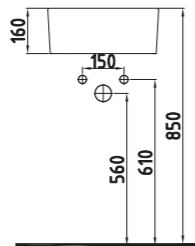

FORTE COUNT. TOP WB.
40 CM WITHOUT HOLE
SULTAN
HRLG04001FD002QA0
Ø400

FORTE WALL HUNG
WC PAN 52 cm NO-RIM
CONCEALED FIXING
HRKA052N1VPOW3QA0
520x350 mm