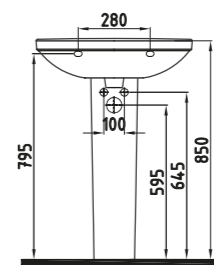

BLOOM FULL PEDESTAL
71 cm
ORAK07101V00W3QA0
(Compatible With Bloom-Cosmic Wb.)
710x190 mm

- White