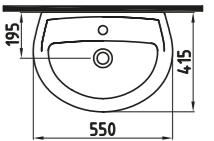

FORTE WALL HUNG WC
PAN 52 cm
CONCEALED FIXING
HRKA052GMVPOW3QA0
520x350 mm

- White
- Satin White
- Satin Cobalt
- Blue
- Satin Turquoise
- Satin Cappuccino
- Satin Beige
- Anthracite
- Orange
- Red
- Satin Black
- Glossy Black
- Coated Gold
- Coated Platinum

FORTE WALL HUNG WC
PAN 52 cm
HRKA052AMVPOW3QA0
520x350 mm

- White
- Satin White
- Satin Cobalt
- Blue
- Satin Turquoise
- Satin Cappuccino
- Satin Beige
- Anthracite
- Orange
- Red
- Satin Black
- Glossy Black
- Coated Gold
- Coated Platinum

FORTE WALL HUNG
BIDET 52 cm CONCEALED
FIX SINGLE HOLE
HRBA05201VD1W3QA0
520x350 mm

- White
- Satin White
- Satin Cobalt
- Blue
- Satin Turquoise
- Satin Cappuccino
- Satin Beige
- Anthracite
- Orange
- Red
- Satin Black
- Glossy Black
- Coated Gold
- Coated Platinum

COMPATIBLE SEAT COVERS

01KSM4900000	11KSS3383000
01KSY4900000	11KXY4023000
02KSY4600000	11KSY4113000
03KXY4600000	11KPS3363000
03KXY46HB000	11KXM4600000
04KSY5200000	11KXY4600000

BLOOM WASH BASIN
55 cm SINGLE HOLE
WALL MOUNTING OPTION
ORLS05501VD1W3QA0
(Compatible With Semi / Full Pedestal)
(Compatible With Bloom-Cosmic Series)
550x415 mm

- White

BLOOM SEMI PEDESTAL
32 cm
ORAA03201V00W3QA0
(Compatible With Bloom-Cosmic Wb.)
320x190 mm

- White

BLOOM WASH BASIN
62 cm SINGLE HOLE
WALL MOUNTING
OPTION
ORLS06201VD1W3QA0
(Compatible With Semi / Full
Pedestal) (Compatible With
Bloom-Cosmic Series)
620x420 mm

- White

BLOOM FULL PEDESTAL
71 cm
ORAK07101V00W3QA0
(Compatible With Bloom-Cosmic Wb.)
710x190 mm

- White