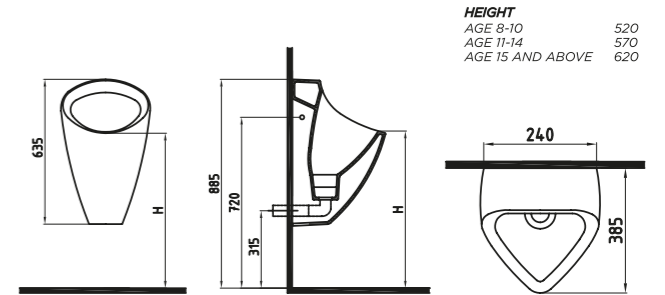

White

SINGLE PIECE
WATERLESS URINAL
60 cm
TPPW06001VSSW3QA0
Waterless
640x370 mm

White

HEIGHT
AGE 8-10 520
AGE 11-14 570
AGE 15 AND ABOVE 620

SINGLE PIECE
WATERLESS URINAL
80 cm
TPPW08001VSSW3QA0
Waterless
825x390 mm