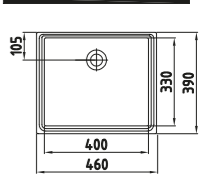

Chrome

PLASMA
UNDER COUNTER WB.
40 cm WITHOUT HOLE
INLA04001FDOW3QA0
400x330 mm

Over Flow

White

PLASMA COUNTERTOP
WB. 43 cm WITHOUT
HOLE
INLU04301FDOW3QA0
430x430 mm

White

PLASMA
UNDER COUNTER WB.
61 cm WITHOUT HOLE
INLA06101FDOW3QA0
600x330 mm