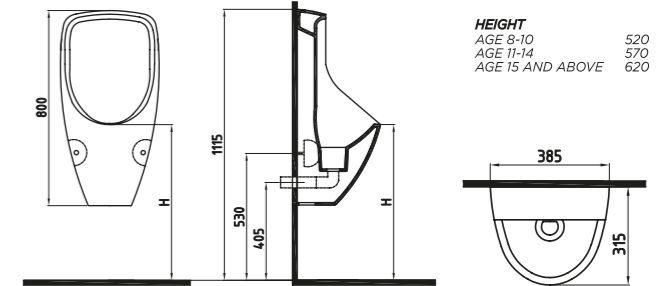

SINGLE PIECE
WATERLESS URINAL
80 cm
TPPW08001VSSW3QA0
Waterless
825x390 mm

HEIGHT
AGE 8-10 520
AGE 11-14 570
AGE 15 AND ABOVE 620

White

White