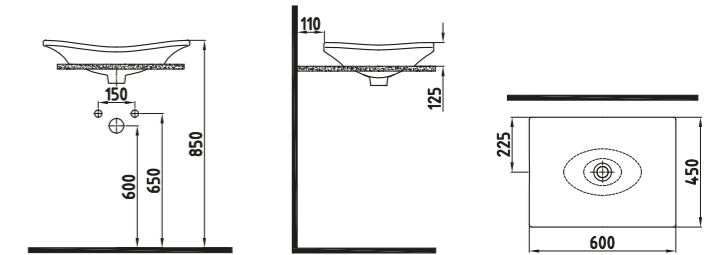

ARTOS COUNTER TOP WASH BASIN 60 cm WITHOUT HOLE
LTLU06001FDOW3QA0
600x450 mm

White