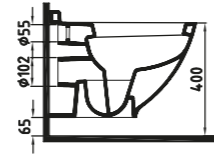

FORTE WALL HUNG WC
PAN 52 cm
CONCEALED FIXING
HRKA052GMVPOW3QA0
520x350 mm

- White
- Satin White
- Satin Cobalt
- Blue
- Satin Turquoise
- Satin Cappuccino
- Satin Beige
- Anthracite
- Orange
- Red
- Satin Black
- Glossy Black
- Coated Gold
- Coated Platinum

FORTE WALL HUNG WC
PAN 52 cm
HRKA052AMVPOW3QA0
520x350 mm

- White
- Satin White
- Satin Cobalt
- Blue
- Satin Turquoise
- Satin Cappuccino
- Satin Beige
- Anthracite
- Orange
- Red
- Satin Black
- Glossy Black
- Coated Gold
- Coated Platinum

FORTE WALL HUNG
BIDET 52 cm CONCEALED
FIX SINGLE HOLE
HRBA05201VD1W3QA0
520x350 mm

- White
- Satin White
- Satin Cobalt
- Blue
- Satin Turquoise
- Satin Cappuccino
- Satin Beige
- Anthracite
- Orange
- Red
- Satin Black
- Glossy Black
- Coated Gold
- Coated Platinum

COMPATIBLE SEAT COVERS

01KSM4900000	11KSS3383000
01KSY4900000	11KXY4023000
02KSY4600000	11KSY4113000
03KXY4600000	11KPS3363000
03KXY46HB000	11KXM4600000
04KSY5200000	11KXY4600000

BLOOM WASH BASIN
55 cm SINGLE HOLE
WALL MOUNTING OPTION
ORLS05501VD1W3QA0
(Compatible With Semi / Full Pedestal)
(Compatible With Bloom-Cosmic Series)
550x415 mm

- White

BLOOM SEMI PEDESTAL
32 cm
ORAA03201V00W3QA0
(Compatible With Bloom-Cosmic Wb.)
320x190 mm

- White

BLOOM WASH BASIN
62 cm SINGLE HOLE
WALL MOUNTING
OPTION
ORLS06201VD1W3QA0
(Compatible With Semi / Full
Pedestal) (Compatible With
Bloom-Cosmic Series)
620x420 mm

- White

BLOOM FULL PEDESTAL
71 cm
ORAK07101V00W3QA0
(Compatible With Bloom-Cosmic Wb.)
710x190 mm

- White