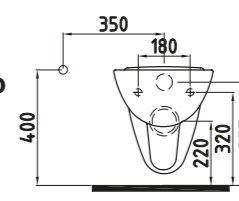

SINGLE PIECE W. HUNG WC PAN 52 cm
TPKA052AMVPOW3QA0
520x355 mm