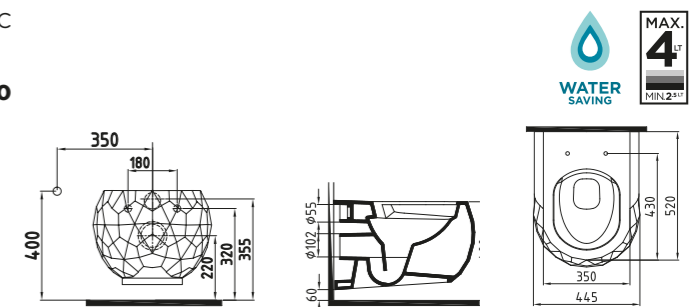

PADOVA WALL HUNG WC
PAN 52 cm NO-RIM /
CONCEALED FIXING
PNKA052N1VPOW3GAO
520x350 mm

- White
- Satin White
- Glossy Black
- Satin Black
- Coated Gold
- Coated Platinum