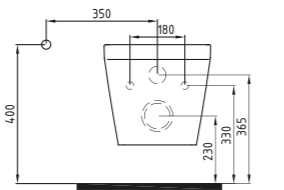

White

NEBULA WALL SEPERATOR
68 cm
NPPA06801V00W3QA0
680x350 mm

White

NEBULA WALL HUNG
WC PAN 52 cm
NPKA052AMVPOW3QA0
520x350 mm

White

NEBULA WALL SEPERATOR
73 cm
NPPA07301V00W3QA0
730x380 mm

White

BLOOM SERIES WASH BASIN
55 cm SINGLE HOLE
WALL MOUNTING OPTION
ORLS05501VD1W3QA0
(Compatible With Semi / Full Pedestal)
(Compatible With Bloom-Cosmic Series)
550x415 mm