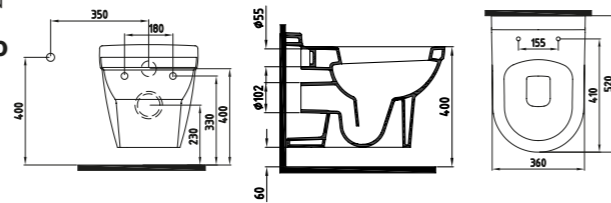

COMPATIBLE SEAT COVERS

02KSY4600000
03KXY4600000
11KSS3383000
11KXY4023000

11KSY4113000
17KXM4400000
17KXY4400000
17KSS3423000