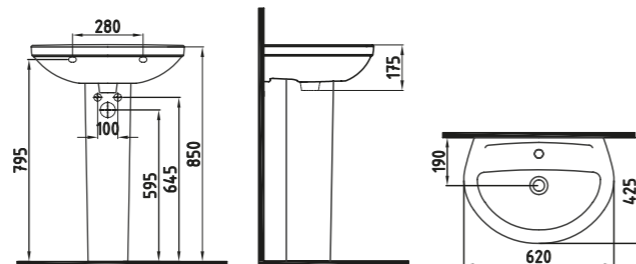

BLOOM WASH BASIN
62 cm SINGLE HOLE
WALL MOUNTING
OPTION
ORLS06201VD1W3QA0
(Compatible With Semi / Full
Pedestal) (Compatible With Bloom-
Cosmic Series)
620x420 mm

White

BLOOM FULL PEDESTAL
71 cm
ORAK07101V00W3QA0
(Compatible With Bloom-Cosmic Wb.)
710x190 mm

White