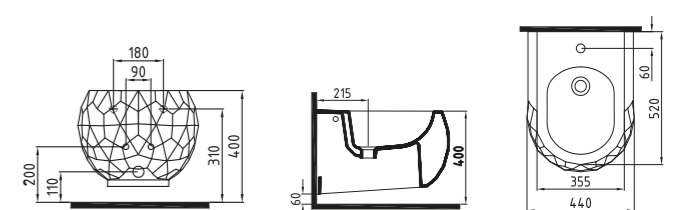

PADOVA W.HUNG BIDET
52 cm SINGLE HOLE /
CONCEALED FIXING
PNBA05201VD1W3GAO
520x350 mm

COMPATIBLE SEAT COVERS

- 01KSM4900000
- 01KSY4900000
- 11KSS3383000
- 11KXY4023000

- 11KSY4113000
- 11KPS3363000
- 72KXY5200000
- 02KSY4600000