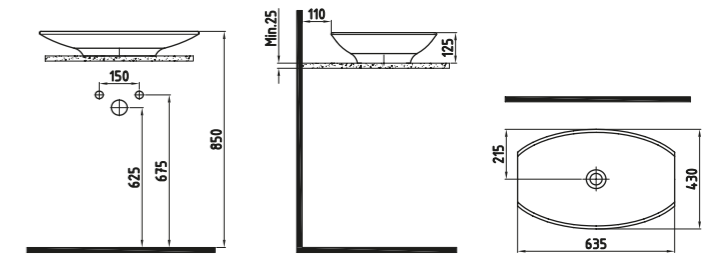

FORTE COUNTER TOP
WASH BASIN 63 cm
WITHOUT HOLE
HRLG06301FDOW3QA0
630x400 mm

White