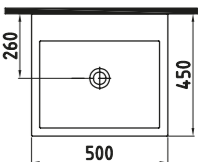

PLASMA
COUNTER TOP WB. 46 cm
SINGLE HOLE
INLG04601FD1W3QA0
465x465 mm

Over Flow

White