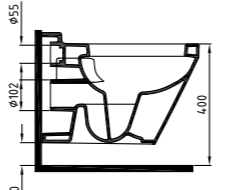

White

NEBULA WALL SEPERATOR
68 cm
NPPA06801V00W3QA0
680x350 mm

White

NEBULA WALL HUNG
WC PAN 52 cm
NPKA052AMVPOW3QA0
520x350 mm

White

NEBULA WALL SEPERATOR
73 cm
NPPA07301V00W3QA0
730x380 mm

White

BLOOM SERIES WASH BASIN
55 cm SINGLE HOLE
WALL MOUNTING OPTION
ORLS05501VD1W3QA0
(Compatible With Semi / Full Pedestal)
(Compatible With Bloom-Cosmic Series)
550x415 mm