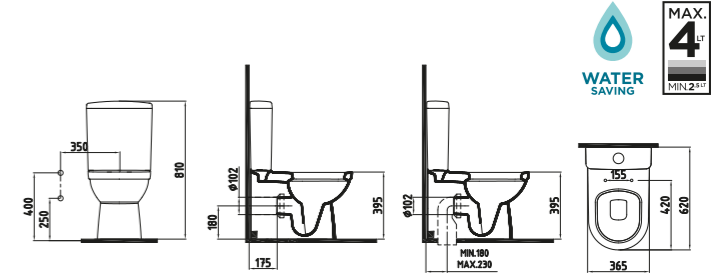

Cool White

BLOOM CISTERN
41 cm BOTTOM INLET
ORRS04101VDAW5QA0
(Compatible With Bloom-Cosmic
Wc Pans)
410x370 mm

Cool White

BLOOM CLOSE COUPLED
BTW WC PAN 60 cm
ORKD06001VPOW3QA0
600x365 mm

White

BLOOM CISTERN
41 cm BOTTOM INLET
ORRS04101VDAW3QA0
(Compatible With Bloom-Cosmic
Wc Pans)
410x370 mm