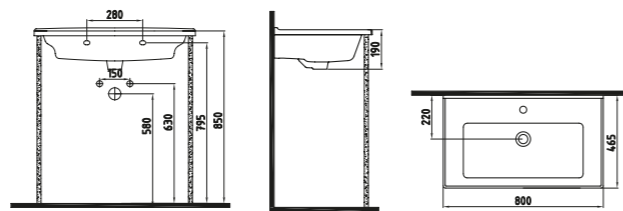

NEBULA VANITY WASH
BASIN 80 cm
SINGLE HOLE
NPLK08001FD1W3QA0
800x460 mm

Over Flow

White