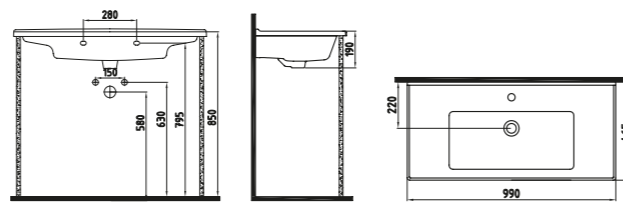

NEBULA VANITY WASH
BASIN 100 cm
SINGLE HOLE
NPLK10001FD1W3QA0
990x460 mm

White