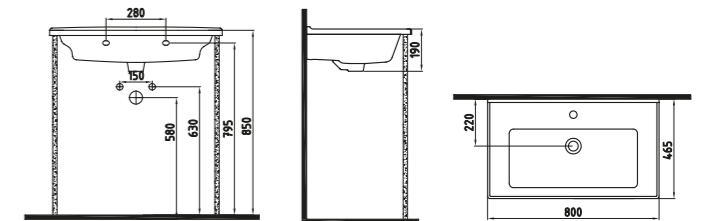

NEBULA VANITY WB.
80 cm SINGLE HOLE
NPLK08001FD1W3QA0
800x460 mm

White