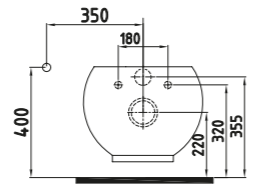

PIETRA W. HUNG WC PAN 52 cm NO-RIM / CONCEALED FIXING
FLKA052N1VPOW3QA0
520x350 mm

White