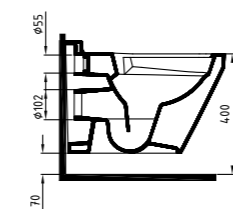

White

White

White

NEBULA WALL HUNG
WC PAN 52 cm NO-RIM /
CONCEALED FIXING
NPKA052N1VPOW3QA0
520x350 mm

White

White

White

White