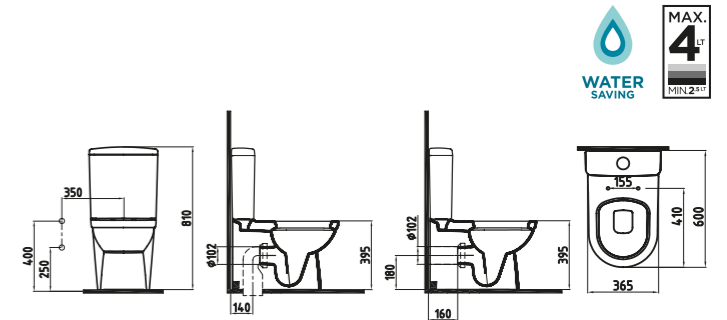

COSMIC NO-RIM CLOSE
COUPLED BTW WC PAN
64 cm
VNKD064N1VPOW3QA0

BLOOM CISTERN
41 cm BOTTOM INLET
ORRS04101VDAW3QA0
(Compatible With Bloom-Cosmic
Wc Pans) 410x370 mm

White

COSMIC CLOSE COUPLED
BTW WC PAN 64 cm
VNKD06401VPOW3QA0
640x365 mm

White