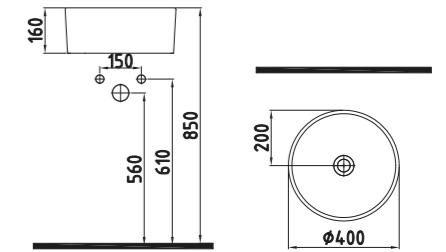

FORTE COUNT.TOP WB. 40 CM WITHOUT HOLE
HRLG04001FD005QA0
Ø400

Inside Black - Platinum