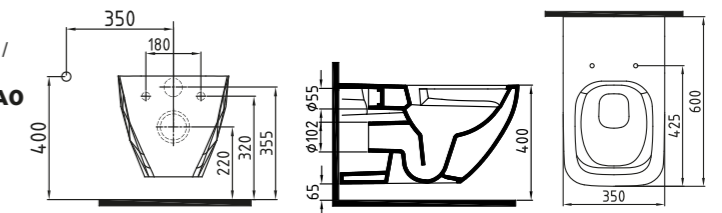

SOLAR WALL HUNG
WC PAN 60 cm NO-RIM /
CONCEALED FIXING
KRKA060N1VPOW3QA0
600x350 mm

White