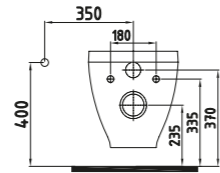

FORTE WALL HUNG WC
PAN 52 cm
CONCEALED FIXING
HRKA052GMVPOW3QA0
520x350 mm

- White
- Satin White
- Satin Cobalt
- Blue
- Satin Turquoise
- Satin Cappuccino
- Satin Beige
- Anthracite
- Orange
- Red
- Satin Black
- Glossy Black
- Coated Gold
- Coated Platinum

FORTE WALL HUNG WC
PAN 52 cm
HRKA052AMVPOW3QA0
520x350 mm

- White
- Satin White
- Satin Cobalt
- Blue
- Satin Turquoise
- Satin Cappuccino
- Satin Beige
- Anthracite
- Orange
- Red
- Satin Black
- Glossy Black
- Coated Gold
- Coated Platinum

FORTE WALL HUNG
BIDET 52 cm CONCEALED
FIX SINGLE HOLE
HRBA05201VD1W3QA0
520x350 mm

- White
- Satin White
- Satin Cobalt
- Blue
- Satin Turquoise
- Satin Cappuccino
- Satin Beige
- Anthracite
- Orange
- Red
- Satin Black
- Glossy Black
- Coated Gold
- Coated Platinum

COMPATIBLE SEAT COVERS

01KSM4900000	11KSS3383000
01KSY4900000	11KXY4023000
02KSY4600000	11KSY4113000
03KXY4600000	11KPS3363000
03KXY46HB000	11KXM4600000
04KSY5200000	11KXY4600000

BLOOM WASH BASIN
55 cm SINGLE HOLE
WALL MOUNTING OPTION
ORLS05501VD1W3QA0
(Compatible With Semi / Full Pedestal)
(Compatible With Bloom-Cosmic Series)
550x415 mm

- White

BLOOM SEMI PEDESTAL
32 cm
ORAA03201V00W3QA0
(Compatible With Bloom-Cosmic Wb.)
320x190 mm

- White

BLOOM WASH BASIN
62 cm SINGLE HOLE
WALL MOUNTING
OPTION
ORLS06201VD1W3QA0
(Compatible With Semi / Full
Pedestal) (Compatible With
Bloom-Cosmic Series)
620x420 mm

- White

BLOOM FULL PEDESTAL
71 cm
ORAK07101V00W3QA0
(Compatible With Bloom-Cosmic Wb.)
710x190 mm

- White