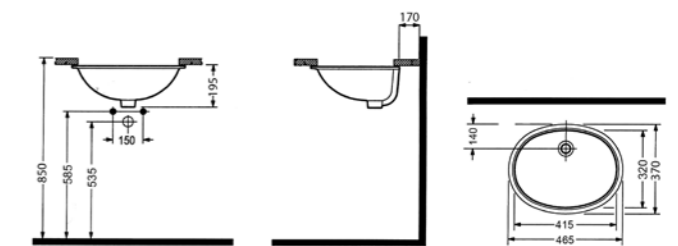

SINGLE PIECE
UNDERCOUNTER WASH
BASIN 41 cm
WITHOUT HOLE
TPLA04101VDOW3QA0
410x310 mm

Over Flow

White