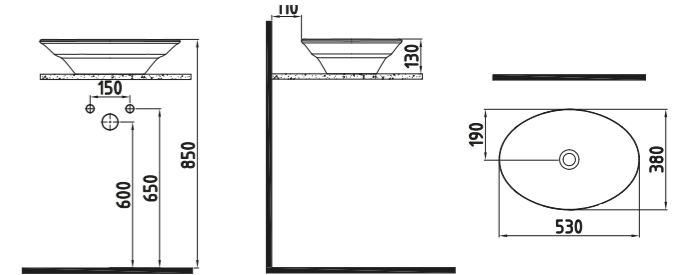

- White
- Satin White
- Glossy Black
- Satin Black
- Coated Gold
- Coated Platinum

COMPATIBLE SEAT COVER
70KXY6000000

DORIA COUNTER TOP WB.
53 cm WITHOUT HOLE
DNLG05301FDOW3QA0
530x380 mm

- White
- Satin White
- Glossy Black
- Satin Black
- Coated Gold
- Coated Platinum