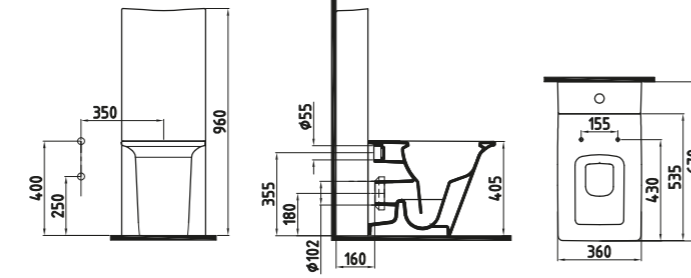

ARTOS MONOBLOCK
CISTERN 96 cm WITHOUT
HOLE
LTRY09601FDOW3QA0
960x360 mm