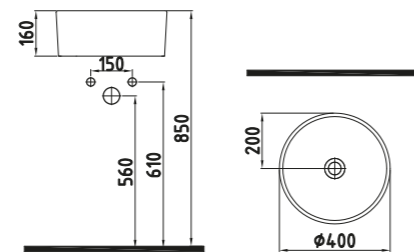

FORTE COUNT.TOP WB. 40 CM WITHOUT HOLE
HRLG04001FD004QA0
Ø400