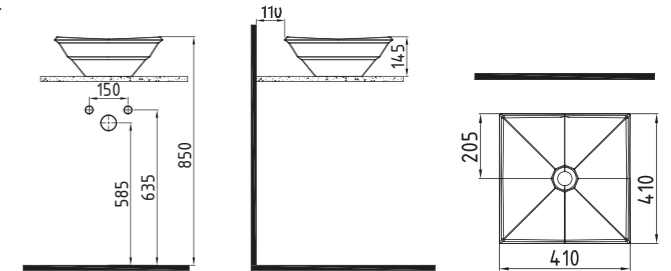

SOLAR COUNTER TOP WB.
41 cm WITHOUT HOLE
KRLG04101FDOW3QA0
410x410mm

- White
- Satin White
- Glossy Black
- Satin Black
- Coated Gold
- Coated Platinum

SOLAR WALL HUNG WC
PAN 60 cm NO-RIM/
CONCEALED FIXING
KRKA060N1VPOW3QA0
600x350mm