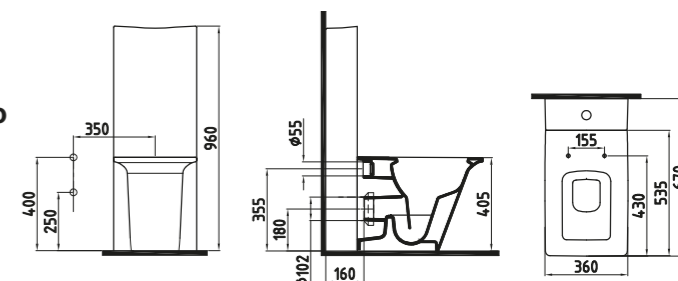

White

ELITE MONOBLOCK
CISTERN 95 cm
FRRY09501FDOW3QA0
950x360 mm

White

ELITE WALL HUNG WC
PAN 56 cm CONCEALED
FIXING
FRKA056GMVPOW3QA0
560x360 mm

White

PLASTIC CONCEALED
CISTERN FLOOR TYPE
(DUAL FLUSH) 4/2,5 liter.
YKRIT0022002
420x270 mm