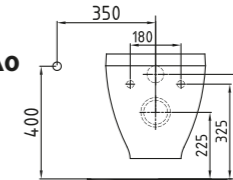

FORTE WALL HUNG
WC PAN 52 cm NO-RIM
HRKA052N2VPOW3QA0
520x350 mm

White