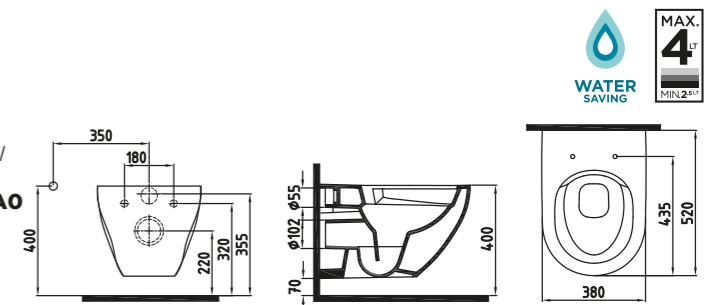

DORIA WALL HUNG
WC PAN 52 cm NO-RIM /
CONCEALED FIXING
DNKA052N1VPOW3QA0
520x380 mm

White