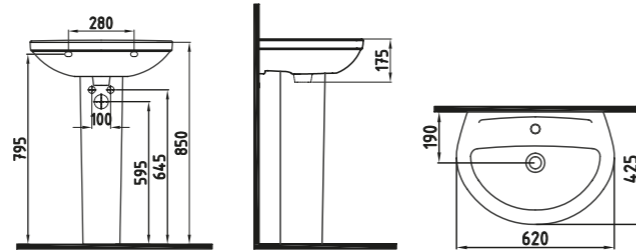

BLOOM WASH BASIN
55 cm SINGLE HOLE
WALL MOUNTING
OPTION
ORLS05501VD1W3QA0
(Compatible With Semi / Full
Pedestal) (Compatible With Bloom-
Cosmic Series)
550x415 mm