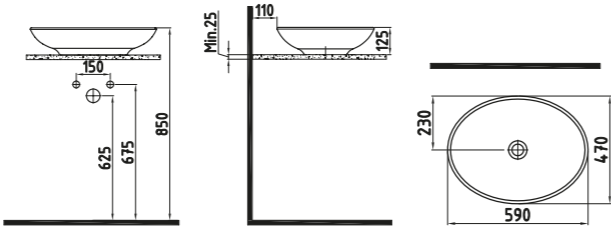

FORTE COUNT.
TOP WB. 59 cm
WITHOUT HOLE
HRLG05901FDOW3QA0
590x440 mm

- White
- Satin White
- Satin Cobalt
- Blue
- Satin Turquoise
- Satin Cappuccino
- Satin Beige
- Anthracite
- Satin Black
- Glossy Black
- Coated Gold
- Coated Platinum