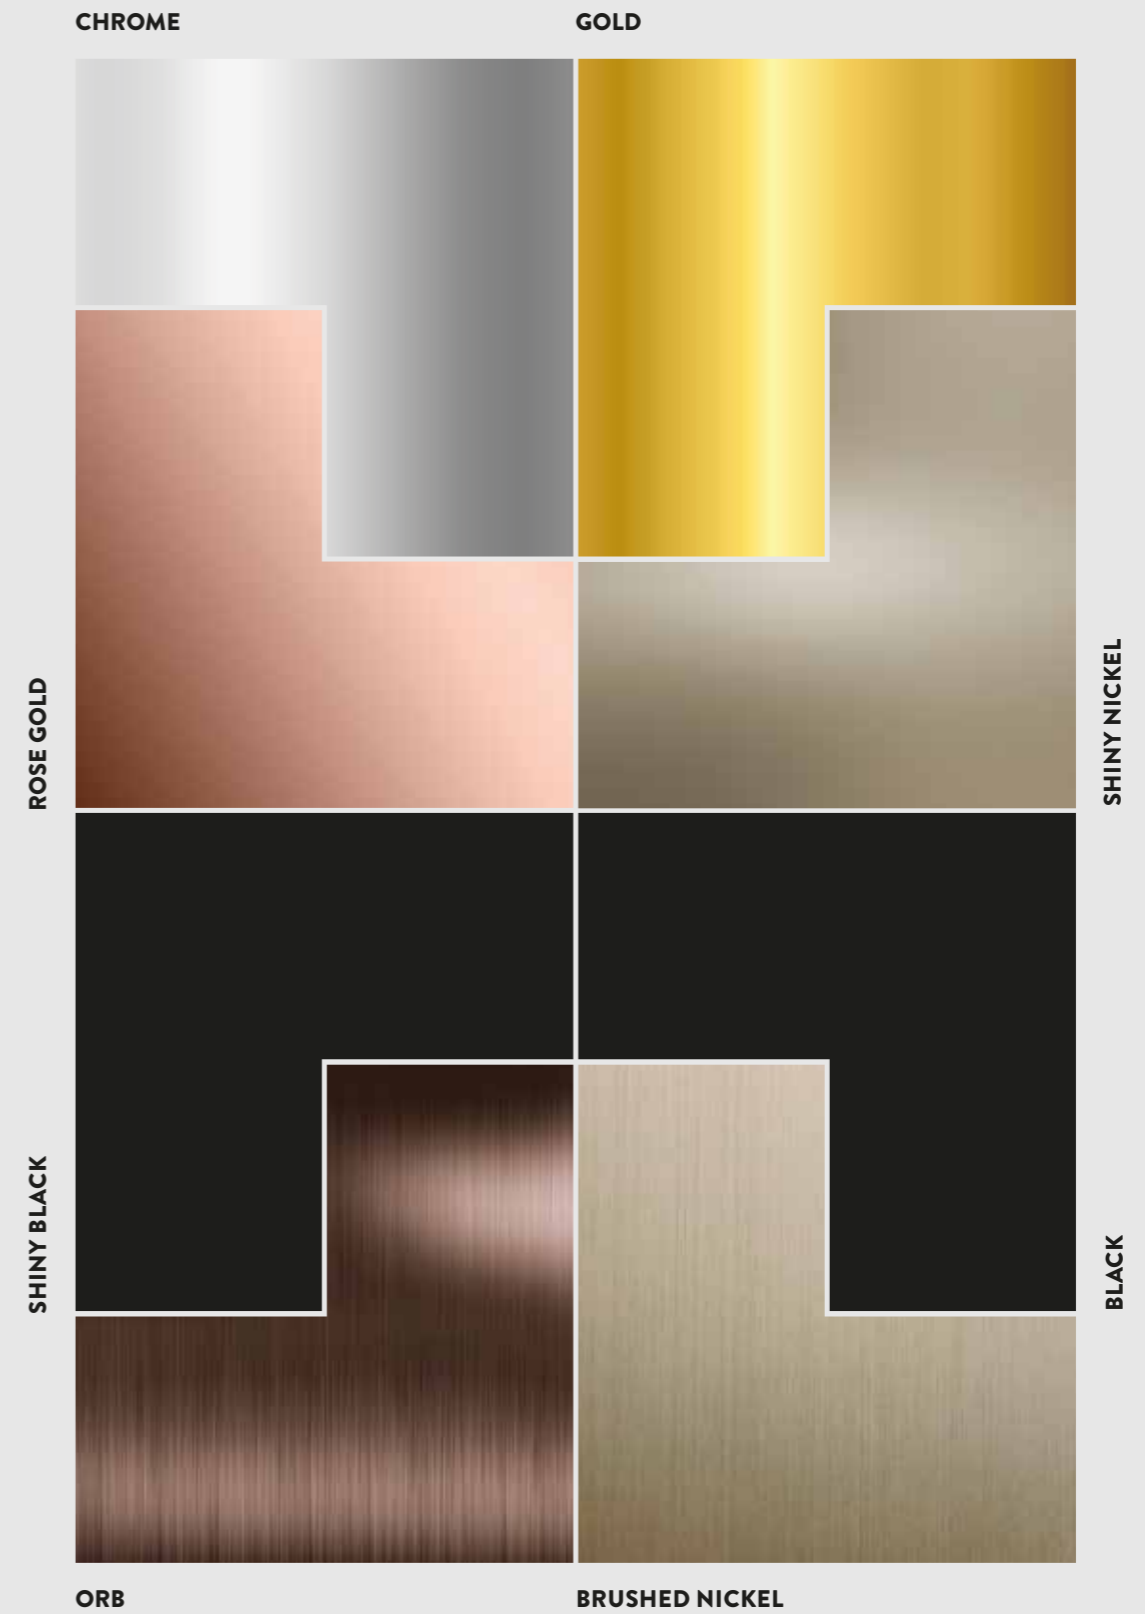

Soft Black

BALTIC DUAL FLUSH
GLOSSY CHROME
CONTROL PANEL
P5K22

Glossy Chrome

FAU- CETS

FAUCETS PLATING CHART

ARTOS FAUCET FROM CEILING

CEILING-MOUNTED
SPOUT PHOTOCELL
OPERATED
14MT170CR200
(COLD - HOT WATER)
1700x85 mm