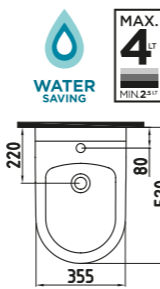

FORTE WALL HUNG WC
PAN 52 cm
CONCEALED FIXING
HRKA052GMVPOW3QA0
520x350 mm

- White
- Satin White
- Satin Cobalt
- Blue
- Satin Turquoise
- Satin Cappuccino
- Satin Beige
- Anthracite
- Orange
- Red
- Satin Black
- Glossy Black
- Coated Gold
- Coated Platinum

FORTE WALL HUNG WC
PAN 52 cm
HRKA052AMVPOW3QA0
520x350 mm

- White
- Satin White
- Satin Cobalt
- Blue
- Satin Turquoise
- Satin Cappuccino
- Satin Beige
- Anthracite
- Orange
- Red
- Satin Black
- Glossy Black
- Coated Gold
- Coated Platinum

FORTE WALL HUNG
BIDET 52 cm CONCEALED
FIX SINGLE HOLE
HRBA05201VD1W3QA0
520x350 mm

- White
- Satin White
- Satin Cobalt
- Blue
- Satin Turquoise
- Satin Cappuccino
- Satin Beige
- Anthracite
- Orange
- Red
- Satin Black
- Glossy Black
- Coated Gold
- Coated Platinum

COMPATIBLE SEAT COVERS

01KSM4900000	11KSS3383000
01KSY4900000	11KXY4023000
02KSY4600000	11KSY4113000
03KXY4600000	11KPS3363000
03KXY46HB000	11KXM4600000
04KSY5200000	11KXY4600000

BLOOM WASH BASIN
55 cm SINGLE HOLE
WALL MOUNTING OPTION
ORLS05501VD1W3QA0
(Compatible With Semi / Full Pedestal)
(Compatible With Bloom-Cosmic Series)
550x415 mm

- White

BLOOM SEMI PEDESTAL
32 cm
ORAA03201V00W3QA0
(Compatible With Bloom-Cosmic Wb.)
320x190 mm

- White

BLOOM WASH BASIN
62 cm SINGLE HOLE
WALL MOUNTING
OPTION
ORLS06201VD1W3QA0
(Compatible With Semi / Full
Pedestal) (Compatible With
Bloom-Cosmic Series)
620x420 mm

- White

BLOOM FULL PEDESTAL
71 cm
ORAK07101V00W3QA0
(Compatible With Bloom-Cosmic Wb.)
710x190 mm

- White