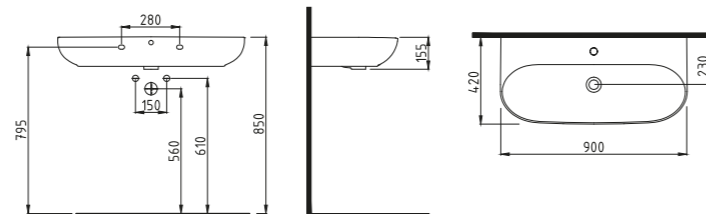

MASMARA WASH BASIN
WALL MOUNTING
OPTION 90 CM SINGLE
HOLE
MDLS09001FD1W5QAO
900x420 mm