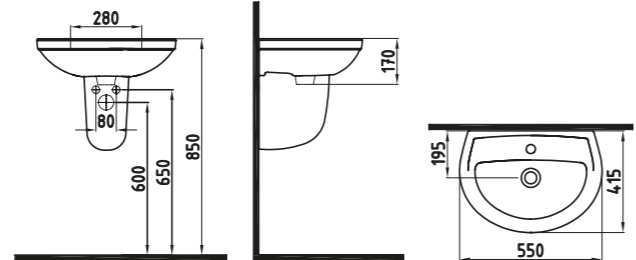

BLOOM SEMI PEDESTAL
32 cm
ORAA03201V00W3QA0
(Compatible With Bloom-Cosmic Wb.)
320x190 mm

White