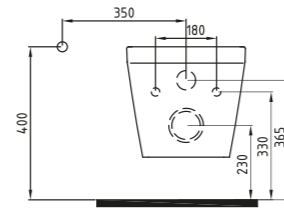

NEBULA WALL HUNG
WC PAN 52 cm NO-RIM /
CONCEALED FIXING
NPKA052N1VPOW3QA0
520x350 mm

White