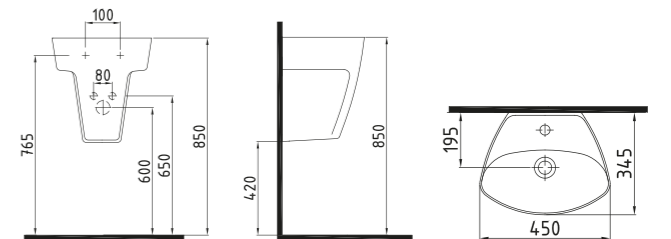

WASH BASINS

SINGLE PIECE WASH BASINS

BLOOM WASH BASIN
55 cm SINGLE HOLE
WALL MOUNTING
OPTION
ORLS05501VD1W3QA0
(Compatible With Semi / Full
Pedestal) (Compatible With Bloom-
Cosmic Series)
550x415 mm

White