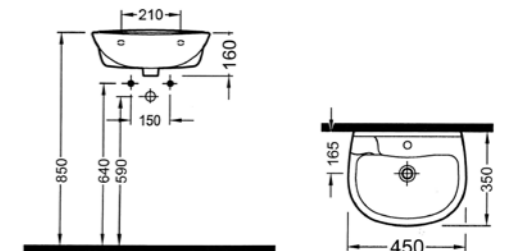

SINGLE PIECE WASH
BASIN WALL MOUNTING
OPTION 45 cm
WITHOUT HOLE
TPLS04501VD0W3QA0

SINGLE PIECE WASH
BASIN WALL MOUNTING
OPTION 45 cm
SINGLE HOLE
TPLS04501VD1W3QA0
455x355 mm