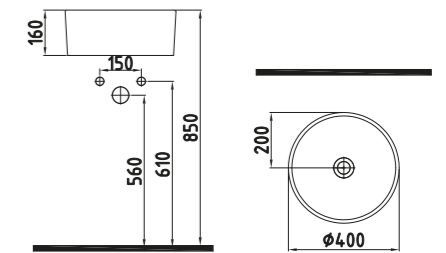

FORTE COUNT.TOP WB. 40 CM WITHOUT HOLE
HRLG04001FD006QA0
Ø400

Over Black - Platinum