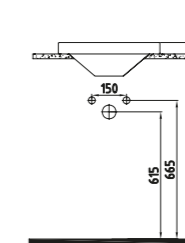

PLASMA COUNTERTOP
WB. 43 cm WITHOUT
HOLE
INLU04301FDOW3QA0
430x430 mm

White