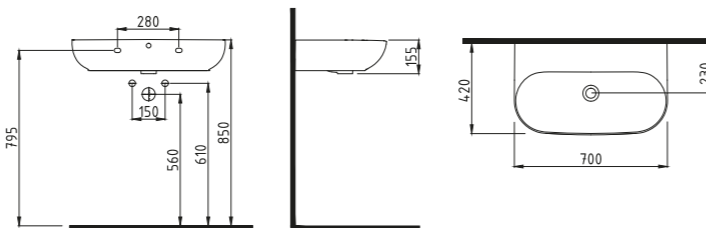

MASMARA WASH BASIN
WALL MOUNTING
OPTION 70 CM SINGLE
HOLE
MDLS07001FD1W5QAO
700x420 mm

Cool White