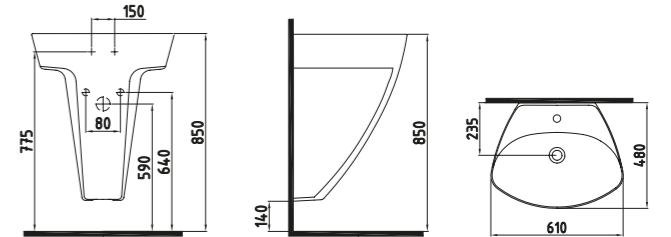

KINOA MONOBLOCK
WASH BASIN 60 cm
SINGLE HOLE
MNLM06001FD1W3QA0
600x440 mm

White

Satin White
Satin Cobalt
Blue

Anthracite
Glossy Black
Satin Black