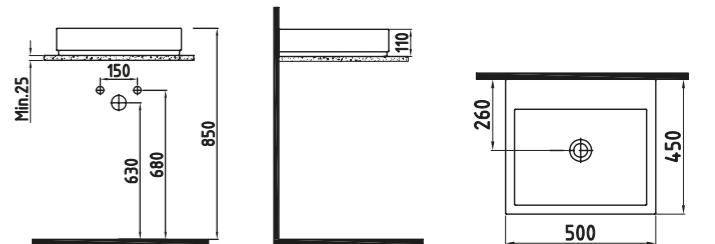

PLASMA COUNTER
TOP WASH BASIN 50 cm
SINGLE HOLE
INLG05001VD1W3QA0
500x450 mm

White