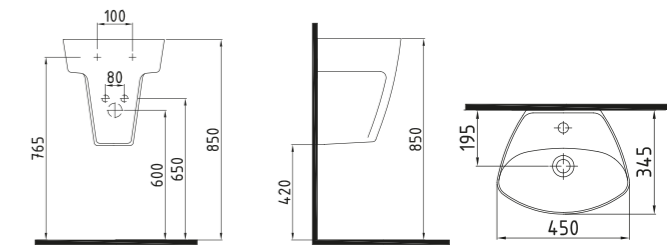

KINOA MONOBLOCK WB.
45 cm SINGLE HOLE
MNLM04501FD1W3QA0
450x350 mm

White