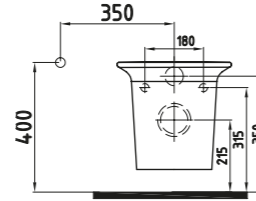

ARTOS W. HUNG WC PAN 54 cm CONCEALED FIXING
LTKA054GMVPOW3QA0
540x360 mm

White