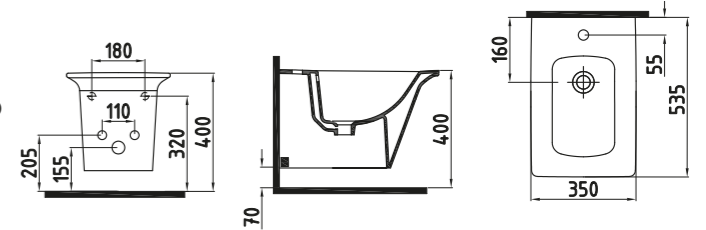

WALL HUNG BIDET
SINGLE HOLE /
CONCEALED FIXING
LTBA05401VD1W3QA0
535 x 350 mm

White