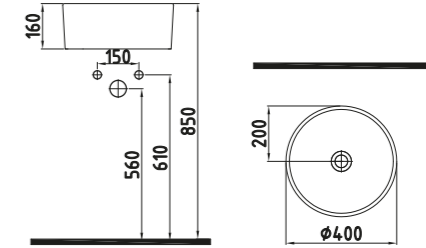

FORTE COUNTER TOP
WB. 40 cm
WITHOUT HOLE
HRLG04001FDOW3QA0
Ø400

- White
- Satin White
- Satin Cobalt
- Blue
- Satin Turquoise
- Satin Cappuccino
- Satin Beige
- Anthracite
- Satin Black
- Glossy Black
- Coated Gold
- Coated Platinum