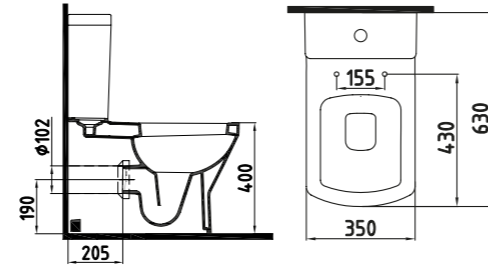

White

NEBULA CLOSE
COUPLED BTW
WC PAN 63 cm
NPKD06301VPOW3QA0
630x355 mm

White

NEBULA CISTERN
50 cm BOTTOM INLET
NPRS05001VDAW3QA0
380x390 mm

White

COMPATIBLE SEAT COVERS
18KXY4400000
18KXM4400000
18KPS3433000