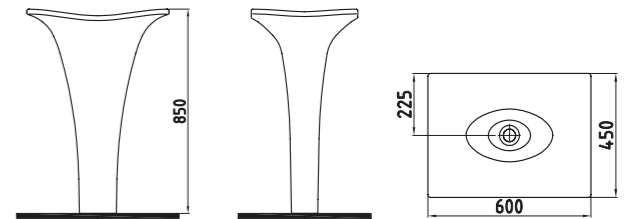

White

ARTOS MONOBLOCK WB. 60 cm SINGLE HOLE
LTLM06001FDOW3QA0
ARTOS MONOBLOCK WB. 60 cm WITHOUT HOLE
LTLM06001FD1W3QA0
600x450 mm

White

ARTOS COUNTER TOP WB. 60 cm WITHOUT HOLE
LTLG06001FDOW3QA0
600x375 mm