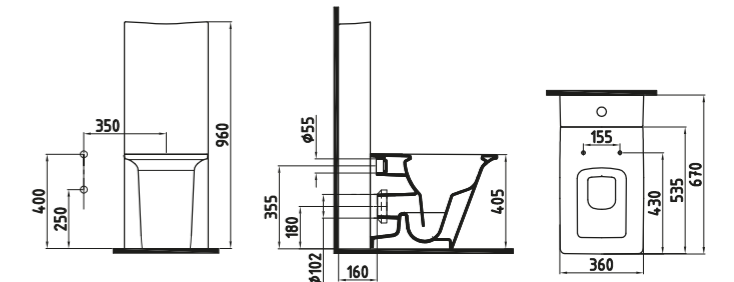

ELITE MONOBLOCK
CISTERN 95 cm WITHOUT
HOLE
FRRY09501FDOW3QA0
950x360 mm

White