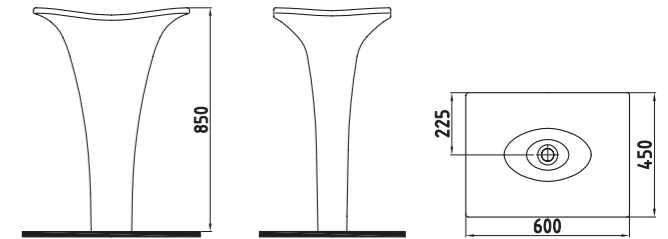

WHITE

DONA

DONA

BASIN MIXER
QL11038401

Pieces In Box : 1
Spout Length : 123 mm
Spout Height : 108 mm

CHROME-ROSE GOLD

BASIN MIXER
QL11038404

Pieces In Box : 1
Spout Length : 123 mm
Spout Height : 108 mm