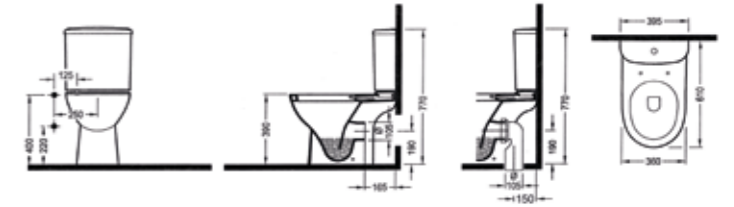

White

SINGLE PIECE CISTERN
38 cm BOTTOM INLET
TPRS03801VDAW3QA0
380x395 mm

White