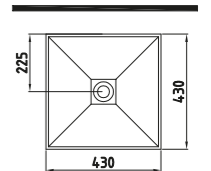

Chrome

PLASMA
UNDER COUNTER WB.
40 cm WITHOUT HOLE
INLA04001FDOW3QA0
400x330 mm

Over Flow

White

PLASMA COUNTERTOP
WB. 43 cm WITHOUT
HOLE
INLU04301FDOW3QA0
430x430 mm

White

PLASMA
UNDER COUNTER WB.
61 cm WITHOUT HOLE
INLA06101FDOW3QA0
600x330 mm