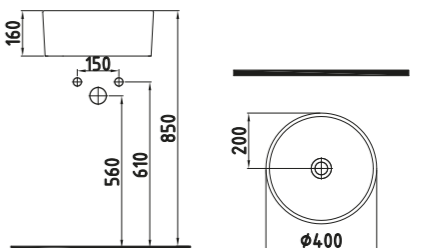

FORTE COUNT. TOP WB.
40 CM WITHOUT HOLE
HRLG04001FD004QA0
Ø400