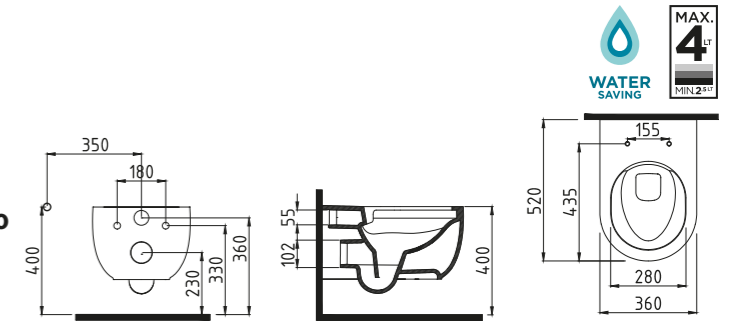

MASMARA WALL HUNG
WC PAN NO-RIM /
CONCEALED FIXING
MDKA052N1VPOW5QAO
520x360 mm

Cool White