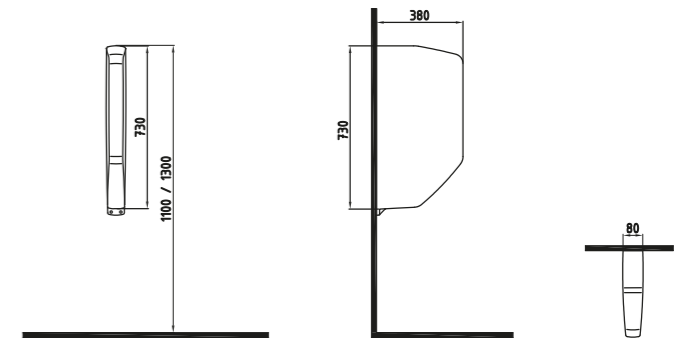

White

NEBULA WALL SEPERATOR
73 cm
NPPA07301V00W3QA0
730x380 mm

White