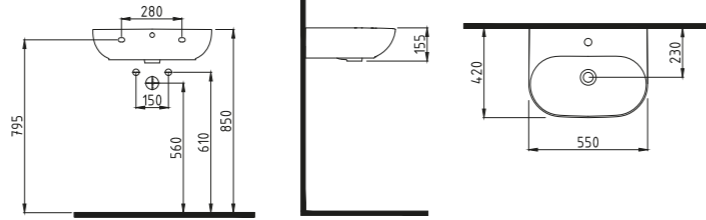

MASMARA WASH BASIN
WALL MOUNTING
OPTION 55 CM SINGLE
HOLE
MDLS05501FD1W5QAO
550x420 mm

Cool White