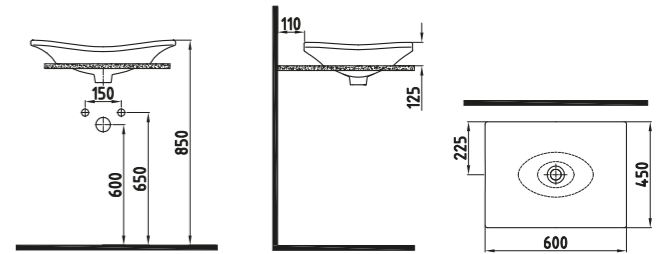

ARTOS COUNTER TOP WB. 60 cm WITHOUT HOLE
LTLU06001FDOW3QA0
600x450 mm

White

White