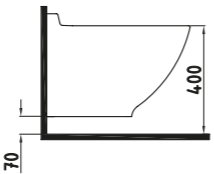

FORTE WALL HUNG WC
PAN 52 cm
CONCEALED FIXING
HRKA052GMVPOW3QA0
520x350 mm

- White
- Satin White
- Satin Cobalt
- Blue
- Satin Turquoise
- Satin Cappuccino
- Satin Beige
- Anthracite
- Orange
- Red
- Satin Black
- Glossy Black
- Coated Gold
- Coated Platinum

FORTE WALL HUNG WC
PAN 52 cm
HRKA052AMVPOW3QA0
520x350 mm

- White
- Satin White
- Satin Cobalt
- Blue
- Satin Turquoise
- Satin Cappuccino
- Satin Beige
- Anthracite
- Orange
- Red
- Satin Black
- Glossy Black
- Coated Gold
- Coated Platinum

FORTE WALL HUNG
BIDET 52 cm CONCEALED
FIX SINGLE HOLE
HRBA05201VD1W3QA0
520x350 mm

- White
- Satin White
- Satin Cobalt
- Blue
- Satin Turquoise
- Satin Cappuccino
- Satin Beige
- Anthracite
- Orange
- Red
- Satin Black
- Glossy Black
- Coated Gold
- Coated Platinum

COMPATIBLE SEAT COVERS

01KSM4900000	11KSS3383000
01KSY4900000	11KXY4023000
02KSY4600000	11KSY4113000
03KXY4600000	11KPS3363000
03KXY46HB000	11KXM4600000
04KSY5200000	11KXY4600000

BLOOM WASH BASIN
55 cm SINGLE HOLE
WALL MOUNTING OPTION
ORLS05501VD1W3QA0
(Compatible With Semi / Full Pedestal)
(Compatible With Bloom-Cosmic Series)
550x415 mm

- White

BLOOM SEMI PEDESTAL
32 cm
ORAA03201V00W3QA0
(Compatible With Bloom-Cosmic Wb.)
320x190 mm

- White

BLOOM WASH BASIN
62 cm SINGLE HOLE
WALL MOUNTING
OPTION
ORLS06201VD1W3QA0
(Compatible With Semi / Full
Pedestal) (Compatible With
Bloom-Cosmic Series)
620x420 mm

- White

BLOOM FULL PEDESTAL
71 cm
ORAK07101V00W3QA0
(Compatible With Bloom-Cosmic Wb.)
710x190 mm

- White