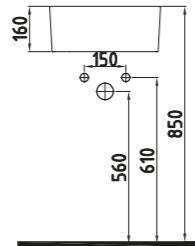

FORTE COUNT. TOP WB.
40 CM WITHOUT HOLE
HRLG04001FD007QA0
Ø400

Decor Ext.