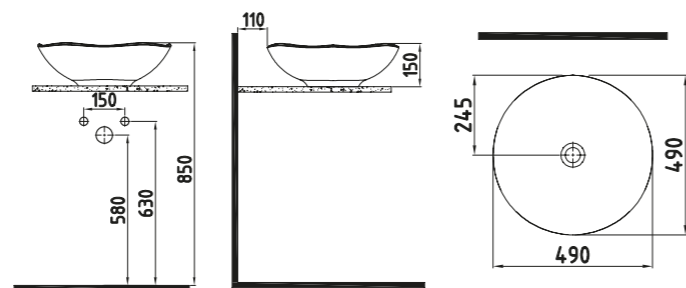

PIETRA COUNTER TOP WASH BASIN 49 cm WITHOUT HOLE
FLLG04901FDOW3QA0
530x380 mm

White