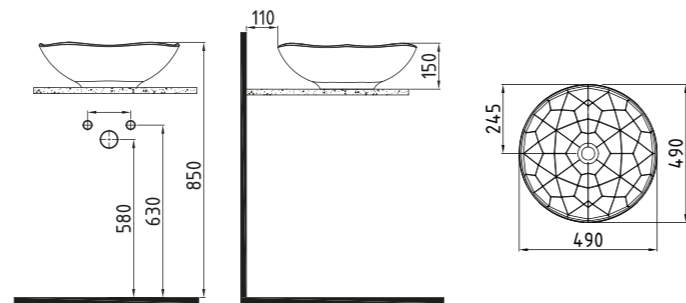

PADOVA COUNTER TOP WASH BASIN 49 cm WITHOUT HOLE
PNLG04901FDOW3QA0
Ø490

White