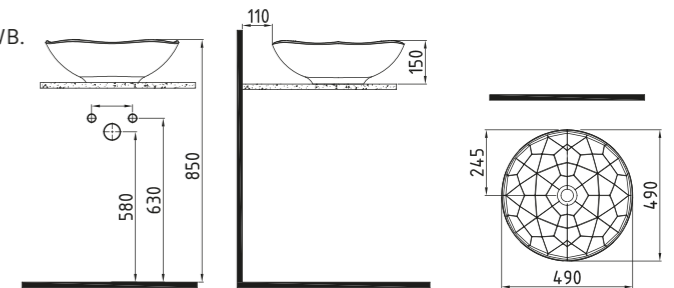

PADOVA COUNTER TOP WB.
49 cm WITHOUT HOLE
PNLGO4901FDOW3GAO
Ø490 mm

- White
- Satin White
- Glossy Black
- Satin Black
- Coated Gold
- Coated Platinum