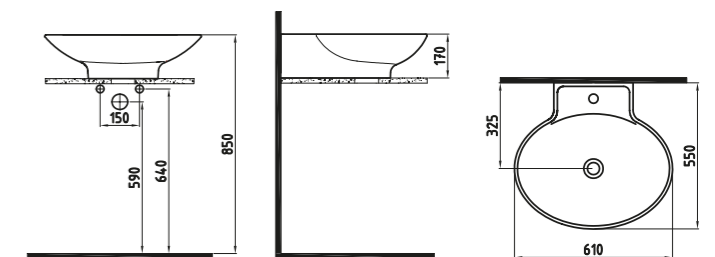

FORTE COUNTER TOP WASH BASIN 61 cm SINGLE HOLE
HRLG06101FD1W3QA0
610x580 mm

Over Flow

White