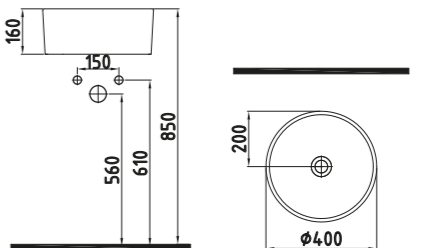

FORTE COUNT.TOP WB. 40
CM WITHOUT HOLE
HRLG04001FD001QA0
Ø400

Inside White - Gold Ext.

FORTE COUNT. TOP WB.
40 CM WITHOUT HOLE
HRLG04001FD003QA0
Ø400

Inside Gold - White Gold Ext.

FORTE COUNT. TOP WB.
40 CM WITHOUT HOLE
HRLG04001FD004QA0
Ø400