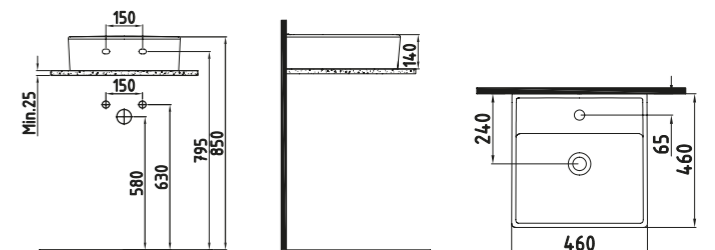

PLASMA COUNTER
TOP WASH BASIN 46 cm
SINGLE HOLE
INLG04601FD1W3QA0
465x465 mm
Over Flow

White