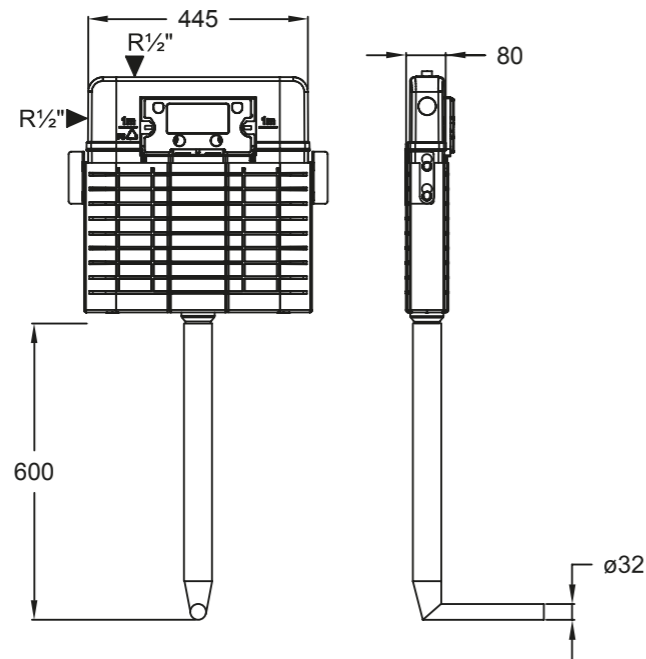

BALTIC DUAL FLUSH
WHITE
CONTROL PANEL
P5B22

White

BALTIC DUAL FLUSH
MATTE CHROME
CONTROL PANEL
P5K12

Matte Chrome

NIAGARA COMPATIBLE WITH
SQUATING PAN & BW WC PAN
CONCEALED CISTERN
T2H02

BALTIC DUAL FLUSH
SOFT BLACK
CONTROL PANEL
P5B32