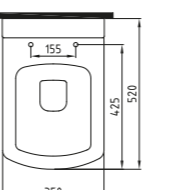

White

NEBULA WALL SEPERATOR
68 cm
NPPA06801V00W3QA0
680x350 mm

White

NEBULA WALL HUNG
WC PAN 52 cm
NPKA052AMVPOW3QA0
520x350 mm

White

NEBULA WALL SEPERATOR
73 cm
NPPA07301V00W3QA0
730x380 mm

White

BLOOM SERIES WASH BASIN
55 cm SINGLE HOLE
WALL MOUNTING OPTION
ORLS05501VD1W3QA0
(Compatible With Semi / Full Pedestal)
(Compatible With Bloom-Cosmic Series)
550x415 mm