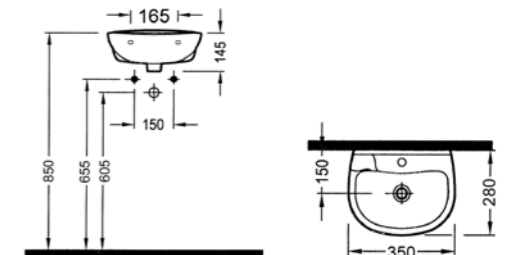

SINGLE PIECE WASH
BASIN WALL MOUNTING
OPTION 36 cm
WITHOUT HOLE
TPLS03601VD0W3QA0

SINGLE PIECE WASH
BASIN WALL MOUNTING
OPTION 36 cm
SINGLE HOLE
TPLS03601VD1W3QA0
360x290 mm

White