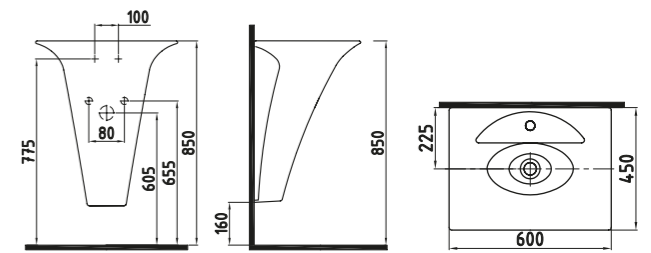

White

ARTOS MONOBLOCK WB. 60 cm SINGLE HOLE
LTLM06001FDOW3QA0
ARTOS MONOBLOCK WB. 60 cm WITHOUT HOLE
LTLM06001FD1W3QA0
600x450 mm

White

ARTOS COUNTER TOP WB. 60 cm WITHOUT HOLE
LTLG06001FDOW3QA0
600x375 mm