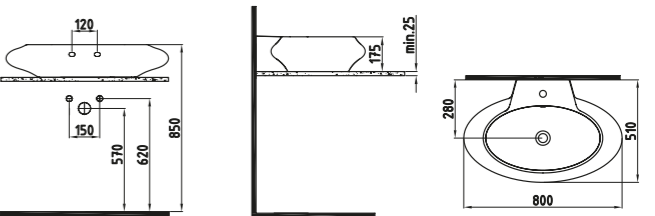

FORTE COUNTER TOP
WB. 61 cm SINGLE HOLE
HRLG08001FD1W3QA0
800x510 mm
Overflow
White