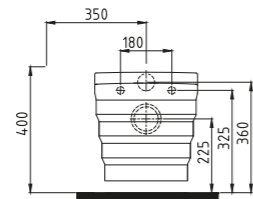

WALL HUNG WC PAN

NEW

PICO WALL HUNG
WC PAN NO-RIM /
CONCEALED FIXING
MLKA052N1VPOW3QA0
520x360 mm

White

NEW

RENNA WALL HUNG
WC PAN
NO-RIM / CONCEALED
FIXING
SHKA052N1VPOW3QA0
520x360 mm

White

BACK TO WALL WC PANS

DORADO CLOSE COUPLED
BTW WC PAN 62 cm
CPKD06201VPOW5QA0
(Compatible With Bloom Cistern)
620x365 mm

Cool White

BLOOM CISTERN
41 cm BOTTOM INLET
ORRS04101VDAW5QA0
(Compatible With Bloom-Cosmic
Wc Pans)
410x370 mm

Cool White

BLOOM CLOSE COUPLED
BTW WC PAN 60 cm
ORKD06001VPOW3QA0
600x365 mm

White

BLOOM CISTERN
41 cm BOTTOM INLET
ORRS04101VDAW3QA0
(Compatible With Bloom-Cosmic
Wc Pans)
410x370 mm

White

COSMIC NO-RIM CLOSE
COUPLED BTW WC PAN
64 cm
VNKD064N1VPOW3QA0

BLOOM CISTERN
41 cm BOTTOM INLET
ORRS04101VDAW3QA0
(Compatible With Bloom-Cosmic
Wc Pans) 410x370 mm

White

COSMIC CLOSE COUPLED
BTW WC PAN 64 cm
VNKD06401VPOW3QA0
640x365 mm

White