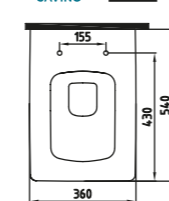

NEBULA WALL HUNG WC PAN 52 cm NO-RIM / CONCEALED FIXING
NPKA052N1VPOW3QA0
520x350 mm

White