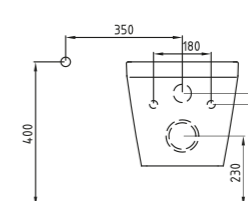

NEBULA WALL HUNG WC PAN 52 cm NO-RIM / CONCEALED FIXING
NPKA052N1VPOW3QA0
520x350 mm

White