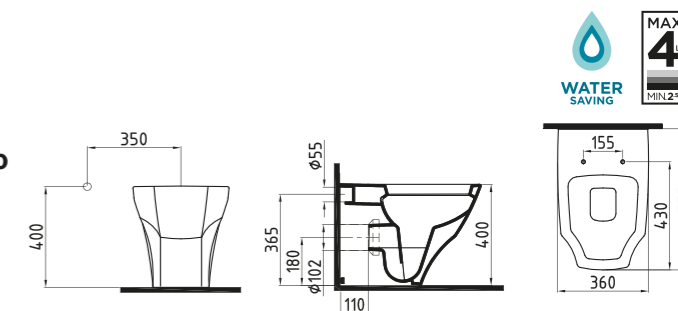

White

ELITE MONOBLOCK
CISTERN 95 cm
FRRY09501FDOW3QA0
950x360 mm

White

ELITE WALL HUNG WC
PAN 56 cm CONCEALED
FIXING
FRKA056GMVPOW3QA0
560x360 mm

White

PLASTIC CONCEALED
CISTERN FLOOR TYPE
(DUAL FLUSH) 4/2,5 liter.
YKRIT0022002
420x270 mm