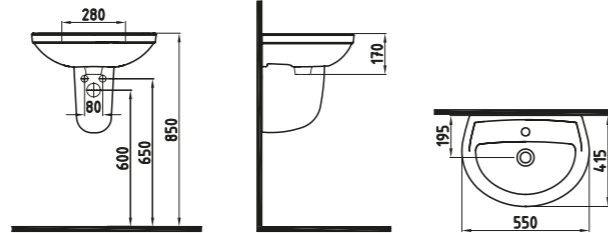

BLOOM SERIES WASH BASIN
55 cm SINGLE HOLE
WALL MOUNTING OPTION
ORLS05501VD1W3QA0
(Compatible With Semi / Full Pedestal)
(Compatible With Bloom-Cosmic Series)
550x415 mm

White

BLOOM-COSMIC SERIES
SEMI PEDESTAL 32 cm
ORAA03201V00W3QA0
(Compatible With Bloom-Cosmic Wb.)
320x190 mm

White

BLOOM-COSMIC SERIES
WASH BASIN
62 cm SINGLE HOLE
WALL MOUNTING OPTION
ORLS06201VD1W3QA0
(Compatible With Semi / Full Pedestal)
(Compatible With Bloom-Cosmic Series)
620x420 mm

White

BLOOM-COSMIC SERIES
FULL PEDESTAL 71 cm
ORAK07101V00W3QA0
(Compatible With Bloom-Cosmic Wb.)
710x190 mm

White

COSMIC CLOSE COUPLED
BTW WC PAN 64 cm
NORIM
VNKD064N1VPOW3QA0
(Compatible With Bloom
Cistern)
640x365 mm

White

COSMIC CLOSE COUPLED
BTW WC PAN 64 cm
ORRS04101VDAW3QA0
(Compatible With Bloom
Cistern)
640x365 mm

White

COMPATIBLE SEAT COVERS

- 01KSY4900000
- 03KXY4600000
- 03KXY46HB000
- 04KSY5200000
- 11KSS3383000

- 11KXY4023000
- 11KSY4113000
- 11KPS3363000
- 11KXM4600000
- 11KXY4600000