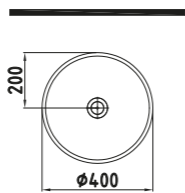

FORTE WALL HUNG
WC PAN 52 cm NO-RIM
CONCEALED FIXING
HRKA052N1VPOW3QA0
520x350 mm