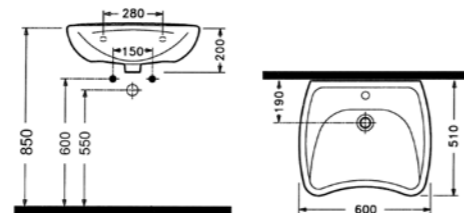

White

BLOOM FULL PEDESTAL
71 cm
ORAK07101V00W3QA0
(Compatible With Bloom-Cosmic Wb.)
710x190 mm

White

SINGLE PIECE DISABLED
WASH BASIN 60 cm
SINGLE HOLE
TPLE06001VD1W3QA0
600x510 mm

White

SINGLE PIECE WASH
BASIN WALL MOUNTING
OPTION 41 cm
WITHOUT HOLE
TPLS04101VD0W3QA0