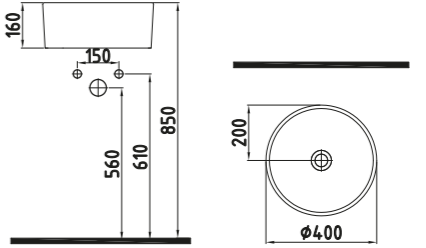

FORTE COUNT.TOP WB. 40
CM WITHOUT HOLE
HRLG04001FD001QA0
Ø400