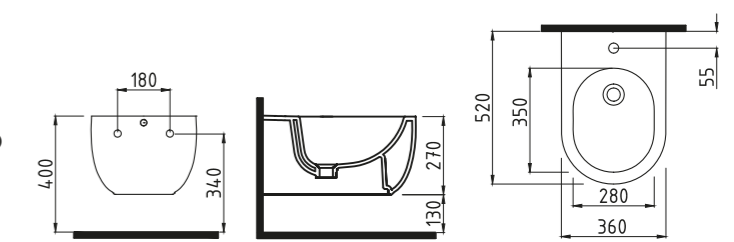

MASMARA WALL HUNG
BIDET SINGLE HOLE /
CONCEALED FIXING
MDBA05201VD1W5QAO
520x360 mm

Cool White