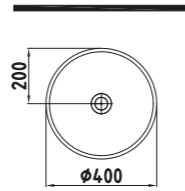

Inside Black - Gold Ext.

FORTE COUNT. TOP WB.
40 CM WITHOUT HOLE
HRLG04001FD005QA0
Ø400

Over Black - Gold Ext.

FORTE COUNT. TOP WB.
40 CM WITHOUT HOLE
HRLG04001FD006QA0
Ø400

Inside Black - Platinum Ext.

FORTE COUNT. TOP WB.
40 CM WITHOUT HOLE
HRLG04001FD007QA0
Ø400