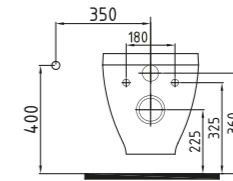

White

- Satin White
- Satin Cobalt
- Blue
- Satin Turquoise
- Satin Cappuccino
- Satin Beige
- Anthracite
- Orange
- Red
- Satin Black
- Glossy Black
- Coated Gold
- Coated Platinum

FORTE WALL HUNG
WC PAN 52 cm NO-RIM
HRKA052N2VPOW3QA0
520x350 mm

White