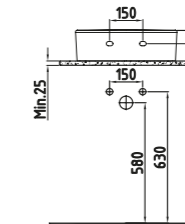

PLASMA
COUNTER TOP WB. 46 cm
SINGLE HOLE
INLG04601FD1W3QA0
465x465 mm