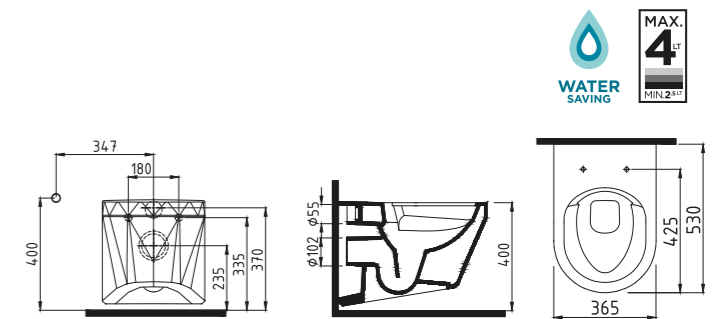

PICO WALL HUNG
WC PAN
NO-RIM / CONCEALED
FIXING
MLKA052N1VPOW3QA0
520x360 mm