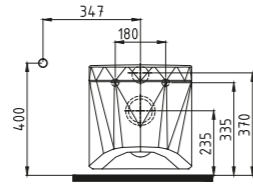

WALL HUNG WC PAN

NEW

PICO WALL HUNG
WC PAN NO-RIM /
CONCEALED FIXING
MLKA052N1VPOW3QA0
520x360 mm

White

NEW

RENNA WALL HUNG
WC PAN
NO-RIM / CONCEALED
FIXING
SHKA052N1VPOW3QA0
520x360 mm

White

BACK TO WALL WC PANS

DORADO CLOSE COUPLED
BTW WC PAN 62 cm
CPKD06201VPOW5QA0
(Compatible With Bloom Cistern)
620x365 mm

Cool White

BLOOM CISTERN
41 cm BOTTOM INLET
ORRS04101VDAW5QA0
(Compatible With Bloom-Cosmic
Wc Pans)
410x370 mm

Cool White

BLOOM CLOSE COUPLED
BTW WC PAN 60 cm
ORKD06001VPOW3QA0
600x365 mm

White

BLOOM CISTERN
41 cm BOTTOM INLET
ORRS04101VDAW3QA0
(Compatible With Bloom-Cosmic
Wc Pans)
410x370 mm

White

COSMIC NO-RIM CLOSE
COUPLED BTW WC PAN
64 cm
VNKD064N1VPOW3QA0

BLOOM CISTERN
41 cm BOTTOM INLET
ORRS04101VDAW3QA0
(Compatible With Bloom-Cosmic
Wc Pans) 410x370 mm

White

COSMIC CLOSE COUPLED
BTW WC PAN 64 cm
VNKD06401VPOW3QA0
640x365 mm

White