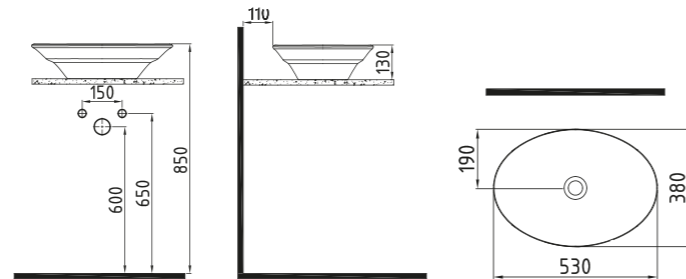

COUNTER TOP WASH BASINS

DORIA COUNTER TOP WASH BASIN 53 cm WITHOUT HOLE
DNLG05301FDOW3QA0
530x380 mm

White