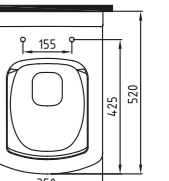

FUSION WALL HUNG WC PAN 52 cm NO-RIM / CONCEALED FIXING
OGKA052N1VPOW3QA0
520x345 mm

White