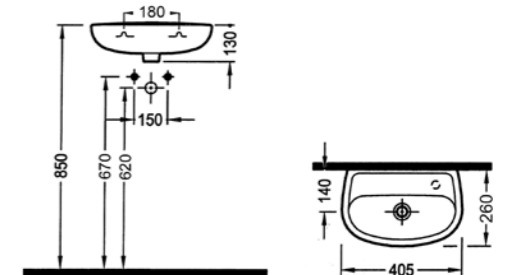

SINGLE PIECE WASH
BASIN WALL MOUNTING
OPTION 41 cm
WITHOUT HOLE
TPLS04101VD0W3QA0

SINGLE PIECE
WASH BASIN WALL
MOUNTING OPTION
41 cm SINGLE HOLE
TPLS04101VD1W3QA0
405x205 mm

White