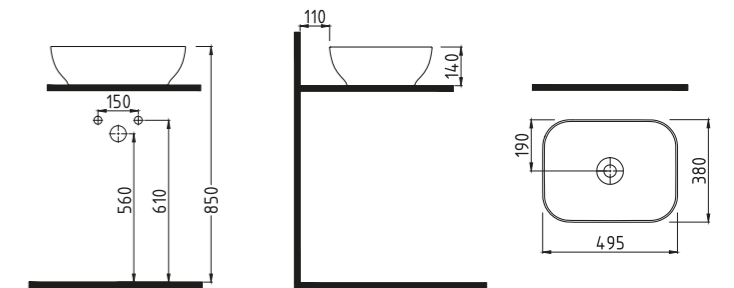

CIVITA COUNTER TOP
50 cm WITHOUT HOLE
MTLG05003FDOW3QA0
495x380 mm

White