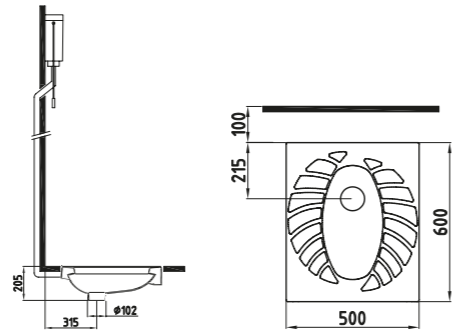

SINGLE PIECE MOON
TYPE SQUATTING PAN
50 cm
TPHT05001VSAW3QA0
500x600 mm
Rear Inlet