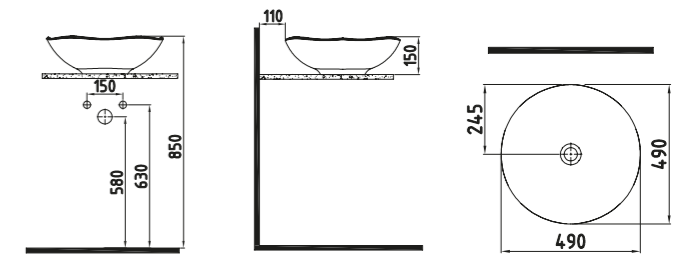

PIETRA COUNTER. TOP WB.
49 cm WITHOUT HOLE
FLLG04901FDOW3QA0
Ø490 mm

- White
- Satin White
- Glossy Black
- Satin Black
- Coated Gold
- Coated Platinum

- White
- Satin White
- Glossy Black
- Satin Black
- Coated Gold
- Coated Platinum