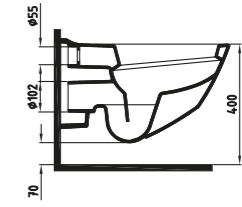

White

PIETRA W. HUNG WC PAN 52 cm NO-RIM / CONCEALED FIXING
FLKA052N1VPOW3QA0
520x350 mm

White

ELITE WALL HUNG WC PAN 56 cm CONCEALED FIXING
FRKA056GMVPOW3QA0
560x360 mm

White

ARTOS W. HUNG WC PAN 54 cm CONCEALED FIXING
LTKA054GMVPOW3QA0
540x360 mm