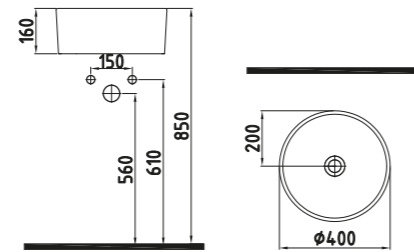

FORTE COUNT.TOP WB. 40 CM WITHOUT HOLE
HRLG04001FD001QA0
Ø400

Inside White - Gold

FORTE COUNT.TOP WB. 40 CM WITHOUT HOLE INSIDE
HRLG04001FD003QA0
Ø400

Inside Gold - White Gold

FORTE COUNT.TOP WB. 40 CM WITHOUT HOLE
HRLG04001FD004QA0
Ø400