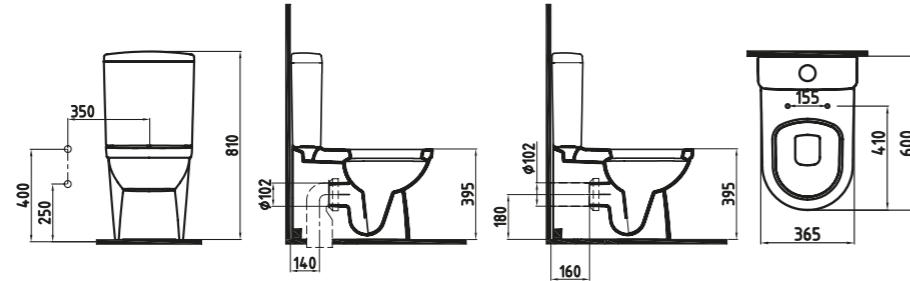

- White

BLOOM

BLOOM CLOSE COUPLED
BTW WC PAN 60 cm
ORKD06001VPOW3GAO
600x365 mm

BLOOM CISTERN
41 cm BOTTOM INLET
ORRS04101VDAW3GAO
(Compatible With Bloom-Cosmic Wc Pans)
410x370 mm

White

White

COMPATIBLE SEAT COVERS