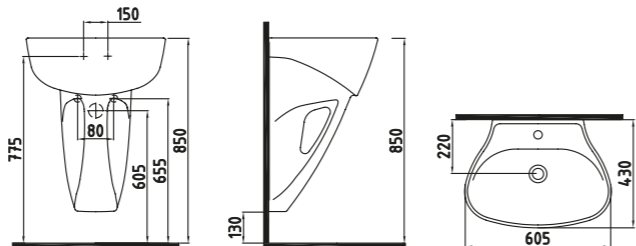

FUSION MONOBLOCK
WASH BASIN 60 cm
SINGLE HOLE
OGLM06001FD1W3QA0
600x430 mm

White

Satin White
Satin Cobalt
Blue

Anthracite
Glossy Black
Satin Black