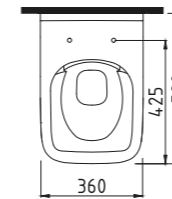

WALL HUNG WC PAN

NEW

PICO WALL HUNG
WC PAN NO-RIM /
CONCEALED FIXING
MLKA052N1VPOW3QA0
520x360 mm

White

NEW

RENNA WALL HUNG
WC PAN
NO-RIM / CONCEALED
FIXING
SHKA052N1VPOW3QA0
520x360 mm

White

BACK TO WALL WC PANS

DORADO CLOSE COUPLED
BTW WC PAN 62 cm
CPKD06201VPOW5QA0
(Compatible With Bloom Cistern)
620x365 mm

Cool White

BLOOM CISTERN
41 cm BOTTOM INLET
ORRS04101VDAW5QA0
(Compatible With Bloom-Cosmic
Wc Pans)
410x370 mm

Cool White

BLOOM CLOSE COUPLED
BTW WC PAN 60 cm
ORKD06001VPOW3QA0
600x365 mm

White

BLOOM CISTERN
41 cm BOTTOM INLET
ORRS04101VDAW3QA0
(Compatible With Bloom-Cosmic
Wc Pans)
410x370 mm

White

COSMIC NO-RIM CLOSE
COUPLED BTW WC PAN
64 cm
VNKD064N1VPOW3QA0

BLOOM CISTERN
41 cm BOTTOM INLET
ORRS04101VDAW3QA0
(Compatible With Bloom-Cosmic
Wc Pans) 410x370 mm

White

COSMIC CLOSE COUPLED
BTW WC PAN 64 cm
VNKD06401VPOW3QA0
640x365 mm

White