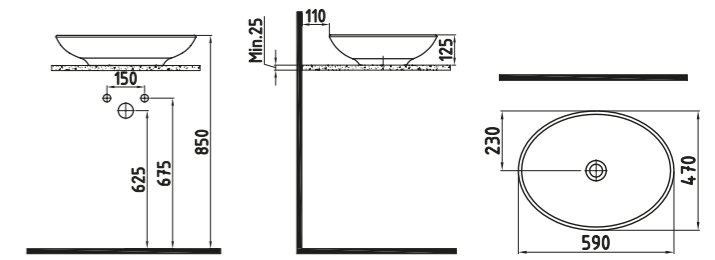

FORTE COUNTER TOP
WASH BASIN 59 cm
WITHOUT HOLE
HRLG05901FDOW3QA0
590x440 mm

White