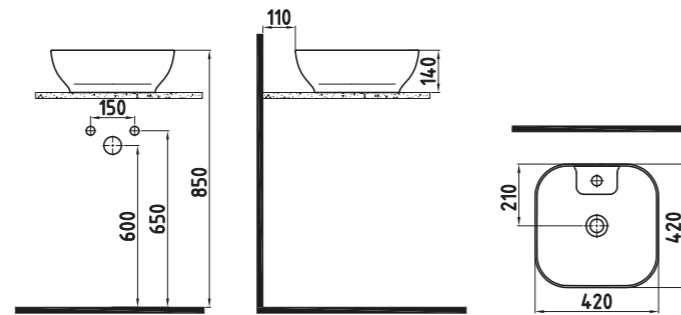

White

CIVITA COUNTER TOP
50 cm WITHOUT HOLE
MTLG05002FDOW3QA0
495x375 mm

White

CIVITA COUNT. TOP WB.
42 cm SINGLE HOLE
MTLG04201FD1W3QA0
420x420 mm

White

CIVITA COUNTER TOP
50 cm WITHOUT HOLE
MTLG05003FDOW3QA0
495x380 mm