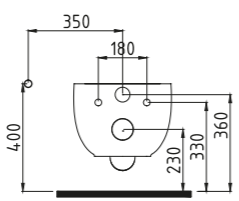

MASARA HUNG WC PAN NO-RIM / CONCEALED FIXING
MDKA052N1VPOW5QA0
520x360 mm

White