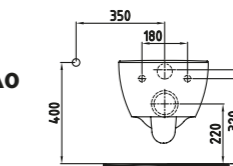

FORTE W. HUNG WC
PAN 52 cm NO-RIM
CONCEALED FIXING
HRKA052N3VPOW3QA0
530x350 mm