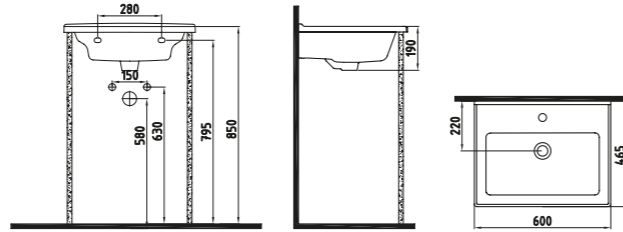

NEBULA VANITY WASH
BASIN 60 cm
SINGLE HOLE
NPLK06001FD1W3QA0
600x460 mm

Over Flow

White