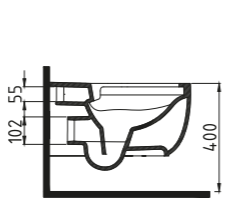

SINGLE PIECE W. HUNG WC PAN 52 cm
TPKA052AMVPOW3QA0
520x355 mm

White