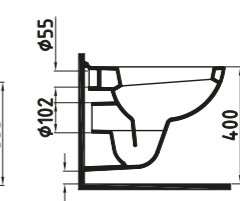

WALL HUNG WC PAN

White

White

White

White

White

White

NEW

Cool White

SINGLE PIECE W. HUNG WC PAN 52 cm
TPKA052AMVPOW3QA0
520x355 mm

White