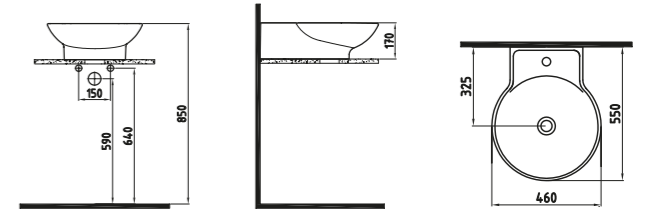

FORTE COUNTER TOP
WB. 46 cm SINGLE HOLE
HRLG04601FD1W3QA0
460x550 mm
Overflow
White