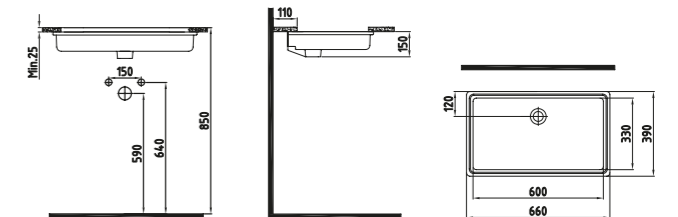

PLASMA
UNDERCOUNTER WASH
BASIN 61 cm
WITHOUT HOLE
INLA06101FDOW3QA0
600x330 mm

Over Flow

White