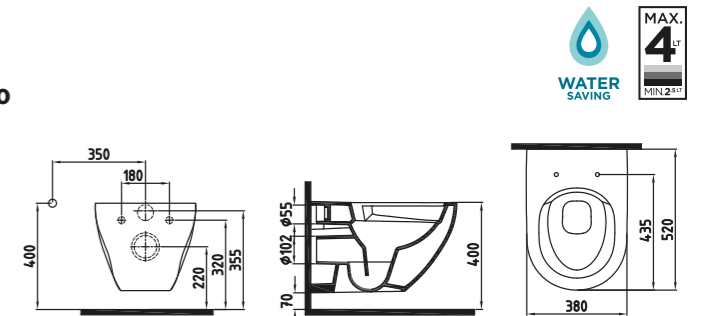

DORIA WALL HUNG WC
PAN 52 cm NO-RIM /
CONCEALED FIXING
DNKA052N1VPOW3QA0
520x380 mm

- White
- Satin White
- Glossy Black
- Satin Black
- Coated Gold
- Coated Platinum

COMPATIBLE SEAT COVER
71KXY5200000

PADOVA COUNTER TOP WB.
49 cm WITHOUT HOLE
PNLGO4901FDOW3GAO
Ø490 mm