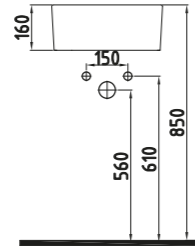

Inside Black - Gold Ext.

FORTE COUNT. TOP WB.
40 CM WITHOUT HOLE
HRLG04001FD005QA0
Ø400

Over Black - Gold Ext.

FORTE COUNT. TOP WB.
40 CM WITHOUT HOLE
HRLG04001FD006QA0
Ø400

Inside Black - Platinum Ext.

FORTE COUNT. TOP WB.
40 CM WITHOUT HOLE
HRLG04001FD007QA0
Ø400