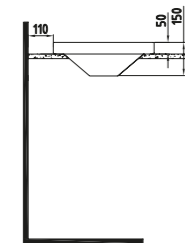

PLASMA
UNDER COUNTER WB.
61 cm WITHOUT HOLE
INLA06101FDOW3QA0
600x330 mm

White