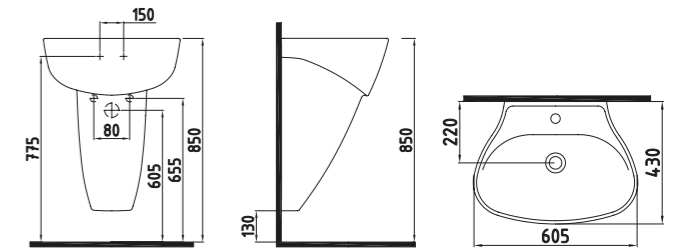

FUSION MONOBLOCK WB.
60 cm SINGLE HOLE
OGLM06002FD1W3QA0
600x430 mm

White