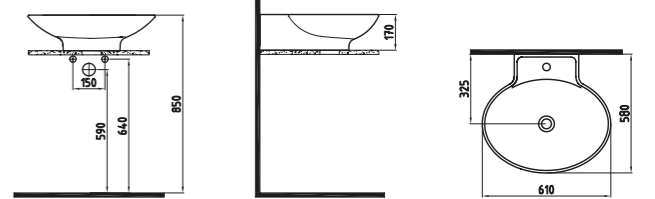

FORTE COUNTER TOP
WB. 61 cm SINGLE HOLE
HRLG06101FD1W3QA0
610x580 mm
Overflow
White