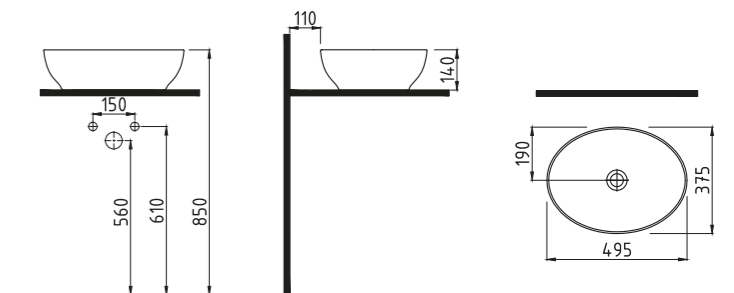

White

CIVITA COUNTER TOP
50 cm WITHOUT HOLE
MTLG05002FDOW3QA0
495x375 mm

White

CIVITA COUNT. TOP WB.
42 cm SINGLE HOLE
MTLG04201FD1W3QA0
420x420 mm

White

CIVITA COUNTER TOP
50 cm WITHOUT HOLE
MTLG05003FDOW3QA0
495x380 mm