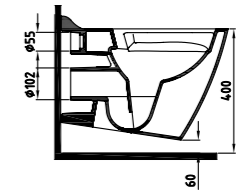

PIETRA W. HUNG WC PAN 52 cm NO-RIM / CONCEALED FIXING
FLKA052N1VPOW3QA0
520x350 mm

White