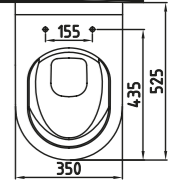

White

- Satin White
- Satin Cobalt
- Blue
- Satin Turquoise
- Satin Cappuccino
- Satin Beige
- Anthracite
- Orange
- Red
- Satin Black
- Glossy Black
- Coated Gold
- Coated Platinum

FORTE WALL HUNG
WC PAN 52 cm NO-RIM
HRKA052N2VPOW3QA0
520x350 mm

White