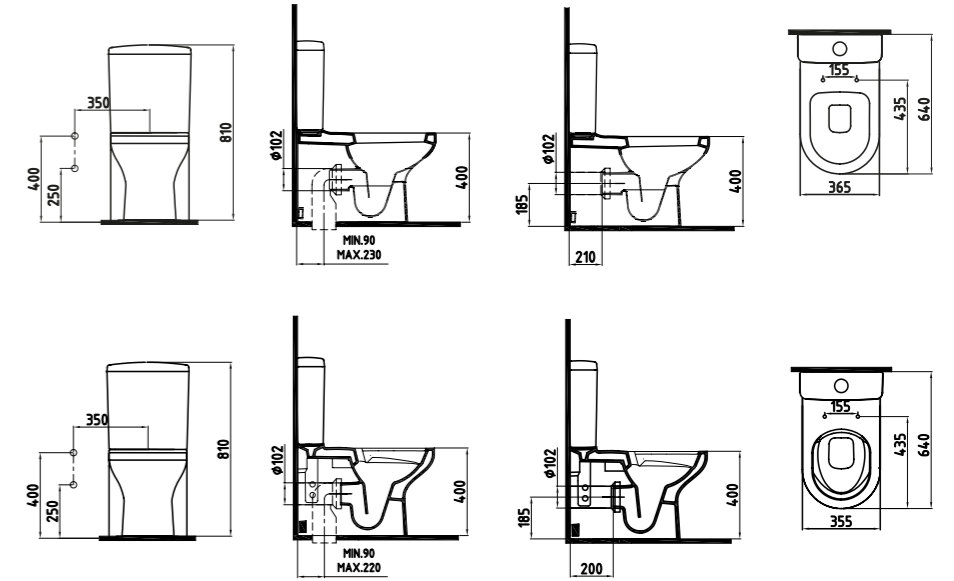

COSMIC CLOSE COUPLED
BTW WC PAN 64 cm
NORIM
VNKD064N1VPOW3QA0
(Compatible With Bloom
Cistern)
640x365 mm

White

COSMIC CLOSE COUPLED
BTW WC PAN 64 cm
ORRS04101VDAW3QA0
(Compatible With Bloom
Cistern)
640x365 mm

White