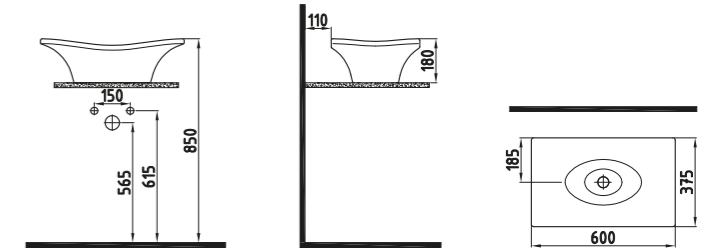

ARTOS COUNTER TOP WASH BASIN 60 cm WITHOUT HOLE
LTLG06001FDOW3QA0
600x375 mm

White