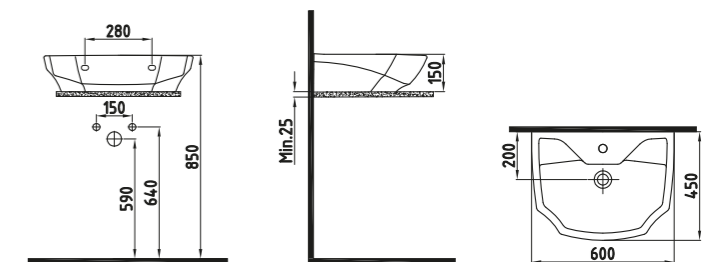

ELITE COUNTER TOP WASH BASIN 60 cm SINGLE HOLE
FRLG06001VD1W3QA0
600x450 mm

Over Flow

White