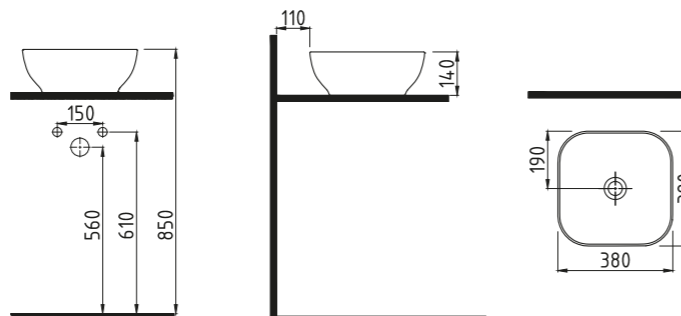

CIVITA COUNTER TOP 38
cm BATARYA WITHOUT
HOLE
MTLG03801FDOW3QA0
380x380 mm

White