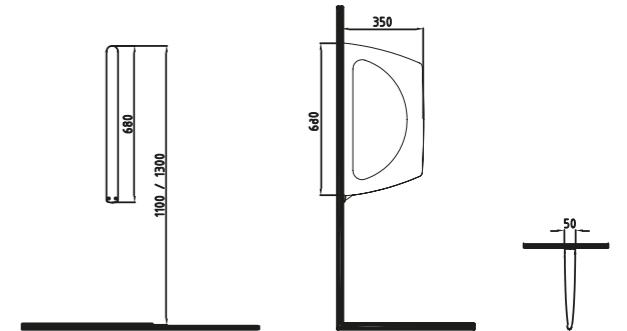

White

NEBULA WALL SEPERATOR
68 cm
NPPA06801V00W3QA0
680x350 mm

White

NEBULA WALL HUNG
WC PAN 52 cm
NPKA052AMVPOW3QA0
520x350 mm

White

NEBULA WALL SEPERATOR
73 cm
NPPA07301V00W3QA0
730x380 mm

White

BLOOM SERIES WASH BASIN
55 cm SINGLE HOLE
WALL MOUNTING OPTION
ORLS05501VD1W3QA0
(Compatible With Semi / Full Pedestal)
(Compatible With Bloom-Cosmic Series)
550x415 mm