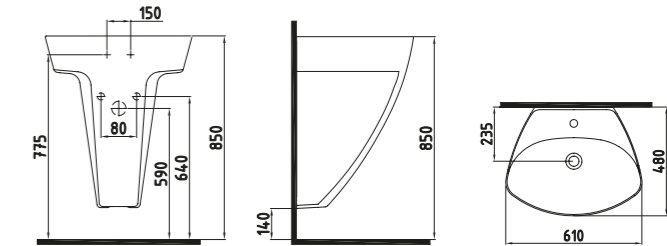

KINOA MONOBLOCK WB.
80 cm SINGLE HOLE
MNLM08001FD1W3QA0
790x480 mm

White

KINOA MONOBLOCK WB.
60 cm SINGLE HOLE
MNLM06001FD1W3QA0
600x440 mm

White

KINOA MONOBLOCK WB.
45 cm SINGLE HOLE
MNLM04501FD1W3QA0
450x350 mm