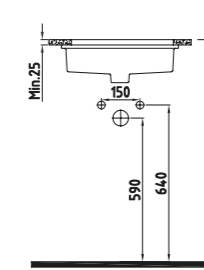

Chrome

PLASMA
UNDER COUNTER WB.
40 cm WITHOUT HOLE
INLA04001FDOW3QA0
400x330 mm

Over Flow

White

PLASMA COUNTERTOP
WB. 43 cm WITHOUT
HOLE
INLU04301FDOW3QA0
430x430 mm

White

PLASMA
UNDER COUNTER WB.
61 cm WITHOUT HOLE
INLA06101FDOW3QA0
600x330 mm