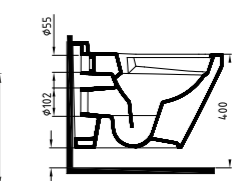

FUSION WALL HUNG WC PAN 52 cm NO-RIM / CONCEALED FIXING
OGKA052N1VPOW3QA0
520x345 mm

White