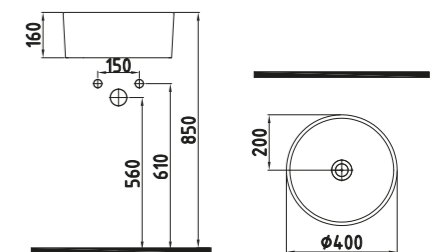

FORTE COUNT.TOP WB. 40 CM WITHOUT HOLE
HRLG04001FD007QA0
Ø400

Inside White - Gold