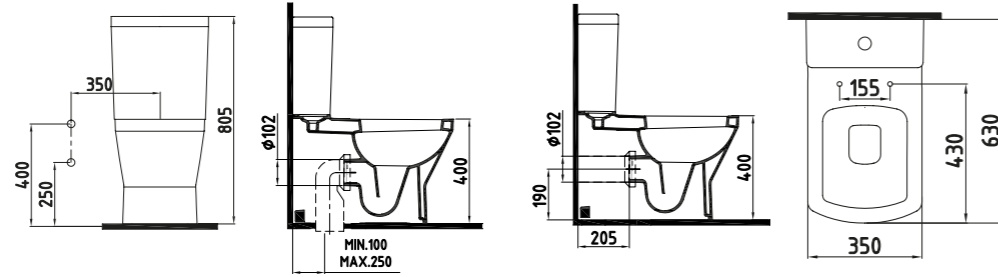

BACK TO WALL WC PANS

White