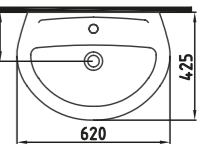

BLOOM FULL PEDESTAL
71 cm
ORAK07101V00W3QA0
(Compatible With Bloom-Cosmic Wb.)
710x190 mm

- White