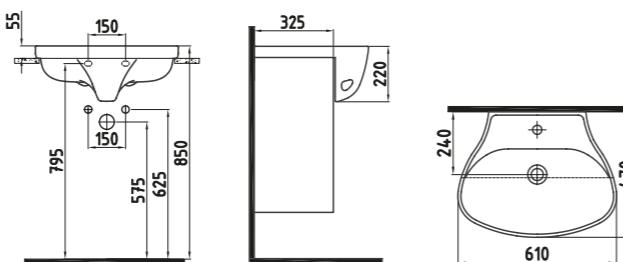

FUSION SEMI RECESSED
WASH BASIN 60 cm
SINGLE HOLE
OGLY06001FD1W3QA0
610x465 mm

White