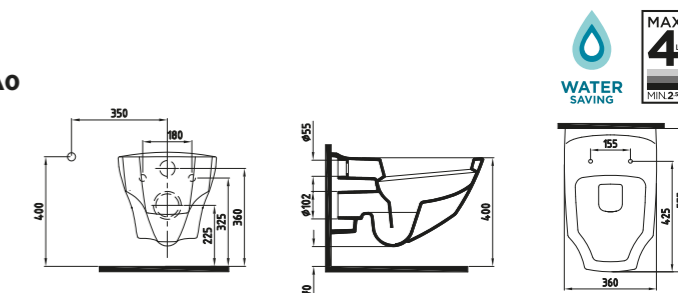

White

ELITE MONOBLOCK
CISTERN 95 cm
FRRY09501FDOW3QA0
950x360 mm

White

ELITE WALL HUNG WC
PAN 56 cm CONCEALED
FIXING
FRKA056GMVPOW3QA0
560x360 mm

White

PLASTIC CONCEALED
CISTERN FLOOR TYPE
(DUAL FLUSH) 4/2,5 liter.
YKRIT0022002
420x270 mm