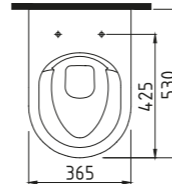

WALL HUNG WC PAN

NEW

PICO WALL HUNG
WC PAN NO-RIM /
CONCEALED FIXING
MLKA052N1VPOW3QA0
520x360 mm

White

NEW

RENNA WALL HUNG
WC PAN
NO-RIM / CONCEALED
FIXING
SHKA052N1VPOW3QA0
520x360 mm

White

BACK TO WALL WC PANS

DORADO CLOSE COUPLED
BTW WC PAN 62 cm
CPKD06201VPOW5QA0
(Compatible With Bloom Cistern)
620x365 mm

Cool White

BLOOM CISTERN
41 cm BOTTOM INLET
ORRS04101VDAW5QA0
(Compatible With Bloom-Cosmic
Wc Pans)
410x370 mm

Cool White

BLOOM CLOSE COUPLED
BTW WC PAN 60 cm
ORKD06001VPOW3QA0
600x365 mm

White

BLOOM CISTERN
41 cm BOTTOM INLET
ORRS04101VDAW3QA0
(Compatible With Bloom-Cosmic
Wc Pans)
410x370 mm

White

COSMIC NO-RIM CLOSE
COUPLED BTW WC PAN
64 cm
VNKD064N1VPOW3QA0

BLOOM CISTERN
41 cm BOTTOM INLET
ORRS04101VDAW3QA0
(Compatible With Bloom-Cosmic
Wc Pans) 410x370 mm

White

COSMIC CLOSE COUPLED
BTW WC PAN 64 cm
VNKD06401VPOW3QA0
640x365 mm

White