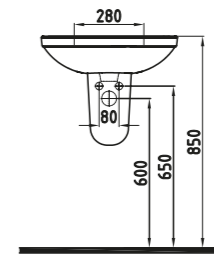

BLOOM WASH BASIN
55 cm SINGLE HOLE
WALL MOUNTING OPTION
ORLS05501VD1W3QA0
(Compatible With Semi / Full Pedestal)
(Compatible With Bloom-Cosmic Series)
550x415 mm

- White

BLOOM SEMI PEDESTAL
32 cm
ORAA03201V00W3QA0
(Compatible With Bloom-Cosmic Wb.)
320x190 mm