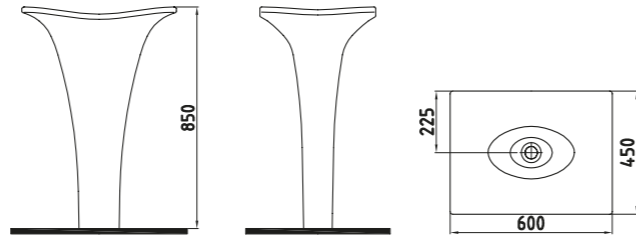

ARTOS FREESTANDING
MONOBLOCK WASH
BASIN 60 cm
WITHOUT HOLE
LTLF06001FD0W3QA0
600x450 mm

White