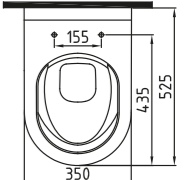

Over Black - Gold Ext.

Inside Black - Platinum Ext.

Over Black - Platinum Ext.

Decor Ext.

FORTE WALL HUNG
WC PAN 52 cm NO-RIM
CONCEALED FIXING
HRKA052N1VPOW3QA0
520x350 mm

White

- Satin White
- Satin Cobalt
- Blue
- Satin Turquoise
- Satin Cappuccino
- Satin Beige
- Anthracite
- Orange
- Red
- Satin Black
- Glossy Black
- Coated Gold
- Coated Platinum

FORTE WALL HUNG
WC PAN 52 cm NO-RIM
HRKA052N2VPOW3QA0
520x350 mm

White

White