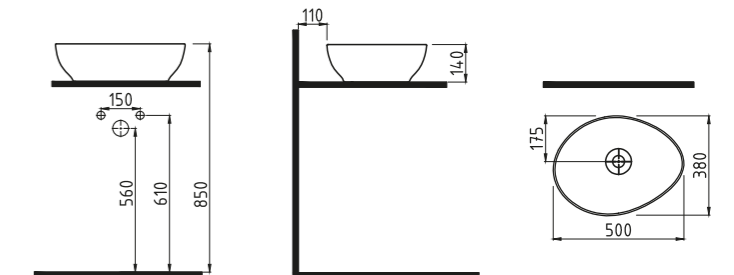

White

CIVITA COUNTER TOP 38
cm BATARYA WITHOUT
HOLE
MTLG03801FDOW3QA0
380x380 mm

White

CIVITA COUNTER TOP
50 cm WITHOUT HOLE
MTLG05004FDOW3QA0
500x380 mm

White

CIVITA COUNTER TOP 38
cm WITHOUT HOLE
MTLG03802FDOW3QA0
Ø 380 mm