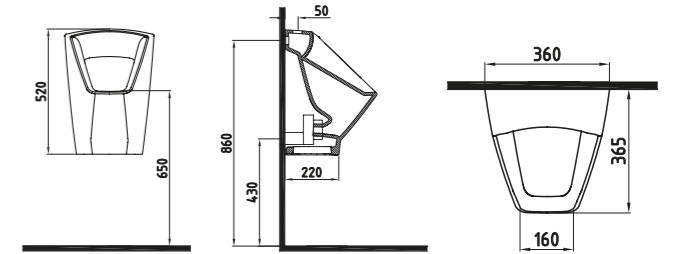

NEBULA URINAL
52 cm TOP INLET
NPPS05201VSUW3QA0

NEBULA URINAL
52 cm REAR INLET
NPPS05201VSAW3QA0
520x365 mm

White