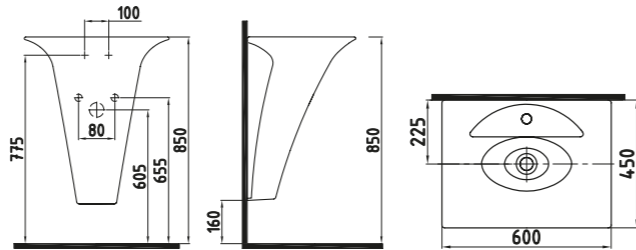

ARTOS MONOBLOCK
WASH BASIN 60 cm
WITHOUT HOLE
LTLM06001FD0W3QA0

ARTOS MONOBLOCK
WASH BASIN 60 cm
SINGLE HOLE
LTLM06001FD1W3QA0
600x450 mm

White

Satin White
Satin Cobalt
Blue

Anthracite
Glossy Black
Satin Black