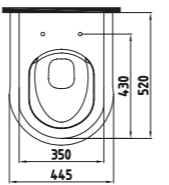

ELITE WALL HUNG WC PAN 56 cm CONCEALED FIXING
FRKA056GMVPOW3QA0
560x360 mm

White