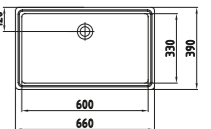

PLASMA COUNT.TOP WB.
50 cm SINGLE HOLE HYG
ALP. WHITE EXT.
INLG05001VD1W3QA0
500x450 mm

White