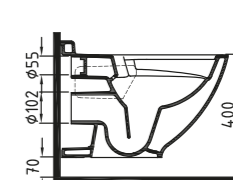

Over Black - Gold Ext.

Inside Black - Platinum Ext.

Over Black - Platinum Ext.

Decor Ext.

FORTE WALL HUNG
WC PAN 52 cm NO-RIM
CONCEALED FIXING
HRKA052N1VPOW3QA0
520x350 mm

White

- Satin White
- Satin Cobalt
- Blue
- Satin Turquoise
- Satin Cappuccino
- Satin Beige
- Anthracite
- Orange
- Red
- Satin Black
- Glossy Black
- Coated Gold
- Coated Platinum

FORTE WALL HUNG
WC PAN 52 cm NO-RIM
HRKA052N2VPOW3QA0
520x350 mm

White

White