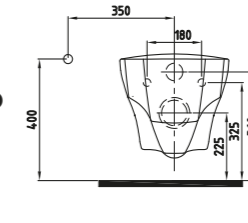

ELITE WALL HUNG WC PAN 56 cm CONCEALED FIXING
FRKA056GMVPOW3QA0
560x360 mm

White