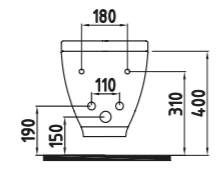

FORTE WALL HUNG WC
PAN 52 cm
CONCEALED FIXING
HRKA052GMVPOW3QA0
520x350 mm

- White
- Satin White
- Satin Cobalt
- Blue
- Satin Turquoise
- Satin Cappuccino
- Satin Beige
- Anthracite
- Orange
- Red
- Satin Black
- Glossy Black
- Coated Gold
- Coated Platinum

FORTE WALL HUNG WC
PAN 52 cm
HRKA052AMVPOW3QA0
520x350 mm

- White
- Satin White
- Satin Cobalt
- Blue
- Satin Turquoise
- Satin Cappuccino
- Satin Beige
- Anthracite
- Orange
- Red
- Satin Black
- Glossy Black
- Coated Gold
- Coated Platinum

FORTE WALL HUNG
BIDET 52 cm CONCEALED
FIX SINGLE HOLE
HRBA05201VD1W3QA0
520x350 mm

- White
- Satin White
- Satin Cobalt
- Blue
- Satin Turquoise
- Satin Cappuccino
- Satin Beige
- Anthracite
- Orange
- Red
- Satin Black
- Glossy Black
- Coated Gold
- Coated Platinum

COMPATIBLE SEAT COVERS

01KSM4900000	11KSS3383000
01KSY4900000	11KXY4023000
02KSY4600000	11KSY4113000
03KXY4600000	11KPS3363000
03KXY46HB000	11KXM4600000
04KSY5200000	11KXY4600000

BLOOM WASH BASIN
55 cm SINGLE HOLE
WALL MOUNTING OPTION
ORLS05501VD1W3QA0
(Compatible With Semi / Full Pedestal)
(Compatible With Bloom-Cosmic Series)
550x415 mm

- White

BLOOM SEMI PEDESTAL
32 cm
ORAA03201V00W3QA0
(Compatible With Bloom-Cosmic Wb.)
320x190 mm

- White

BLOOM WASH BASIN
62 cm SINGLE HOLE
WALL MOUNTING
OPTION
ORLS06201VD1W3QA0
(Compatible With Semi / Full
Pedestal) (Compatible With
Bloom-Cosmic Series)
620x420 mm

- White

BLOOM FULL PEDESTAL
71 cm
ORAK07101V00W3QA0
(Compatible With Bloom-Cosmic Wb.)
710x190 mm

- White