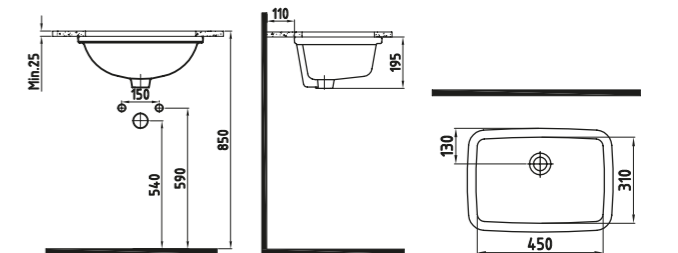

SINGLE PIECE
UNDERCOUNTER WASH
BASIN 45 cm
WITHOUT HOLE
TPLA04501VDOW3QA0
450x310 mm

Over Flow

White