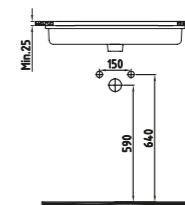

PLASMA
UNDER COUNTER WB.
61 cm WITHOUT HOLE
INLA06101FDOW3QA0
600x330 mm

White