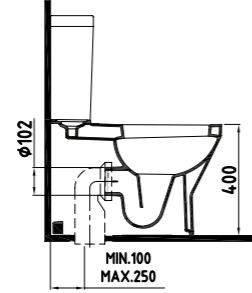

White

NEBULA CLOSE
COUPLED BTW
WC PAN 63 cm
NPKD06301VPOW3QA0
630x355 mm

White

NEBULA CISTERN
50 cm BOTTOM INLET
NPRS05001VDAW3QA0
380x390 mm

White

COMPATIBLE SEAT COVERS
18KXY4400000
18KXM4400000
18KPS3433000