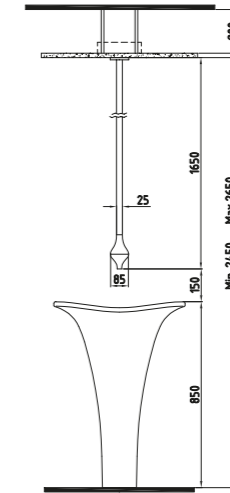

ARTOS FAUCET FROM CEILING

CEILING-MOUNTED
SPOUT PHOTOCELL
OPERATED
14MT170CR200
(COLD - HOT WATER)
1700x85 mm

Includes, mounting kit from ceiling.

CHROME

MATCHED WASH BASIN

ARTOS FREESTANDING
MONOBLOCK WASH
BASIN 60 cm
WITHOUT HOLE
LTLF06001FDOW3QA0
600x450 mm

- Click-clack drainer
- Special assembly support unit to the floor
- Special odour filter for under the floor

WHITE