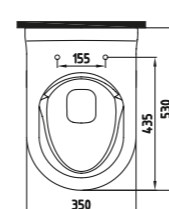

FORTE WALLHUNG WC PAN 52 cm NO-RIM CONCEALED FIXING
HRKA052N3VPOW3QA0
530x350 mm

White