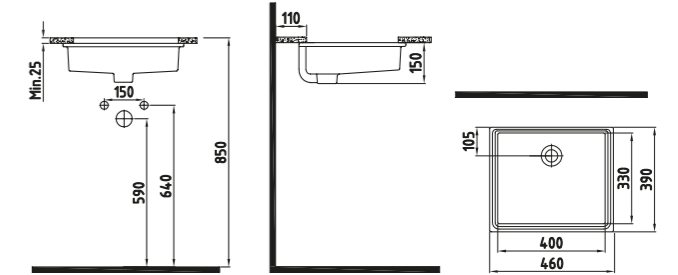

UNDER COUNTER WASH BASINS

PLASMA
UNDERCOUNTER WASH
BASIN 40 cm
WITHOUT HOLE
INLA04001FDOW3QA0
400x330 mm

Over Flow

White