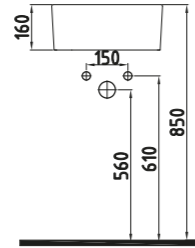

FORTE COUNT. TOP WB.
40 CM WITHOUT HOLE
HRLG04001FD005QA0
Ø400

Inside Black - Platinum Ext.