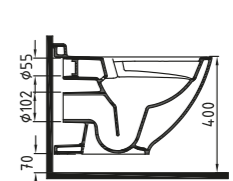

White

- Satin White
- Satin Cobalt
- Blue
- Satin Turquoise
- Satin Cappuccino
- Satin Beige
- Anthracite
- Orange
- Red
- Satin Black
- Glossy Black
- Coated Gold
- Coated Platinum

FORTE WALL HUNG
WC PAN 52 cm NO-RIM
HRKA052N2VPOW3QA0
520x350 mm

White