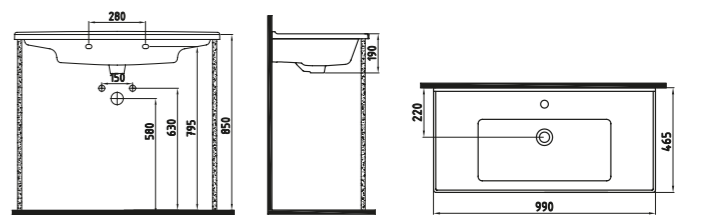

NEBULA VANITY WB.
100 cm SINGLE HOLE
NPLK10001FD1W3QA0
990x460 mm

18KXY4033000
18KPS3373000