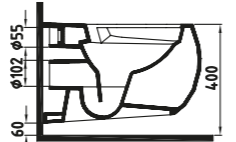

ELITE WALL HUNG WC PAN 56 cm CONCEALED FIXING
FRKA056GMVPOW3QA0
560x360 mm

White