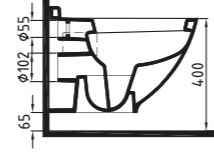

FORTE WALL HUNG WC
PAN 52 cm
CONCEALED FIXING
HRKA052GMVPOW3QA0
520x350 mm

- White
- Satin White
- Satin Cobalt
- Blue
- Satin Turquoise
- Satin Cappuccino
- Satin Beige
- Anthracite
- Orange
- Red
- Satin Black
- Glossy Black
- Coated Gold
- Coated Platinum

FORTE WALL HUNG WC
PAN 52 cm
HRKA052AMVPOW3QA0
520x350 mm

- White
- Satin White
- Satin Cobalt
- Blue
- Satin Turquoise
- Satin Cappuccino
- Satin Beige
- Anthracite
- Orange
- Red
- Satin Black
- Glossy Black
- Coated Gold
- Coated Platinum

FORTE WALL HUNG
BIDET 52 cm CONCEALED
FIX SINGLE HOLE
HRBA05201VD1W3QA0
520x350 mm

- White
- Satin White
- Satin Cobalt
- Blue
- Satin Turquoise
- Satin Cappuccino
- Satin Beige
- Anthracite
- Orange
- Red
- Satin Black
- Glossy Black
- Coated Gold
- Coated Platinum

COMPATIBLE SEAT COVERS

01KSM4900000	11KSS3383000
01KSY4900000	11KXY4023000
02KSY4600000	11KSY4113000
03KXY4600000	11KPS3363000
03KXY46HB000	11KXM4600000
04KSY5200000	11KXY4600000

BLOOM WASH BASIN
55 cm SINGLE HOLE
WALL MOUNTING OPTION
ORLS05501VD1W3QA0
(Compatible With Semi / Full Pedestal)
(Compatible With Bloom-Cosmic Series)
550x415 mm

- White

BLOOM SEMI PEDESTAL
32 cm
ORAA03201V00W3QA0
(Compatible With Bloom-Cosmic Wb.)
320x190 mm

- White

BLOOM WASH BASIN
62 cm SINGLE HOLE
WALL MOUNTING
OPTION
ORLS06201VD1W3QA0
(Compatible With Semi / Full
Pedestal) (Compatible With
Bloom-Cosmic Series)
620x420 mm

- White

BLOOM FULL PEDESTAL
71 cm
ORAK07101V00W3QA0
(Compatible With Bloom-Cosmic Wb.)
710x190 mm

- White