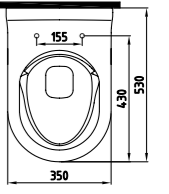

PIETRA W. HUNG WC PAN 52 cm NO-RIM / CONCEALED FIXING
FLKA052N1VPOW3QA0
520x350 mm

White