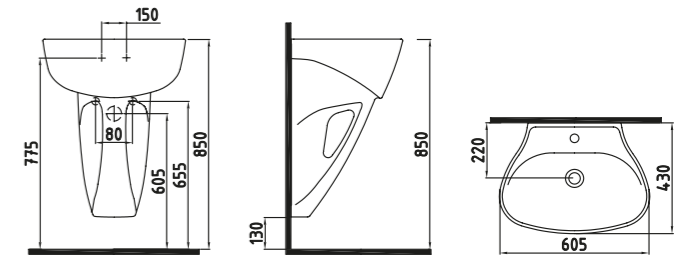

FUSION MONOBLOCK
WB. 60 cm SINGLE HOLE
OGLM06001FD1W3QA0
600x430 mm

White