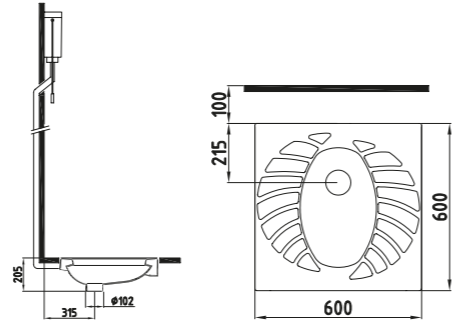

SINGLE PIECE MOON
TYPE SQUATTING PAN
60 cm
TPHT06001VSAW3QA0
600x600 mm
Rear Inlet

White