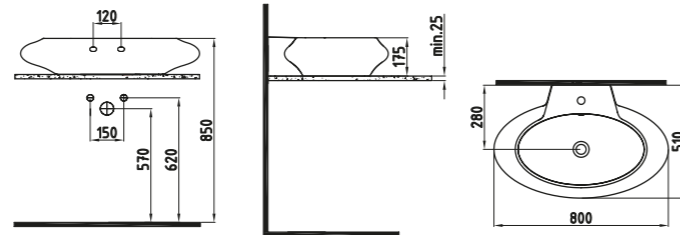

COUNTER TOP WASH BASINS

FORTE COUNTER TOP WASH BASIN 80 cm SINGLE HOLE
HRLG08001FD1W3QA0
800x510 mm

Over Flow

White