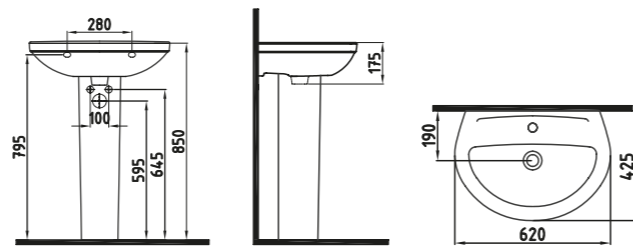

BLOOM SERIES WASH BASIN
55 cm SINGLE HOLE
WALL MOUNTING OPTION
ORLS05501VD1W3QA0
(Compatible With Semi / Full Pedestal)
(Compatible With Bloom-Cosmic Series)
550x415 mm

White

BLOOM-COSMIC SERIES
SEMI PEDESTAL 32 cm
ORAA03201V00W3QA0
(Compatible With Bloom-Cosmic Wb.)
320x190 mm

White

BLOOM-COSMIC SERIES
WASH BASIN
62 cm SINGLE HOLE
WALL MOUNTING OPTION
ORLS06201VD1W3QA0
(Compatible With Semi / Full Pedestal)
(Compatible With Bloom-Cosmic Series)
620x420 mm

White

BLOOM-COSMIC SERIES
FULL PEDESTAL 71 cm
ORAK07101V00W3QA0
(Compatible With Bloom-Cosmic Wb.)
710x190 mm

White

COSMIC CLOSE COUPLED
BTW WC PAN 64 cm
NORIM
VNKD064N1VPOW3QA0
(Compatible With Bloom
Cistern)
640x365 mm

White

COSMIC CLOSE COUPLED
BTW WC PAN 64 cm
ORRS04101VDAW3QA0
(Compatible With Bloom
Cistern)
640x365 mm

White

COMPATIBLE SEAT COVERS

- 01KSY4900000
- 03KXY4600000
- 03KXY46HB000
- 04KSY5200000
- 11KSS3383000

- 11KXY4023000
- 11KSY4113000
- 11KPS3363000
- 11KXM4600000
- 11KXY4600000