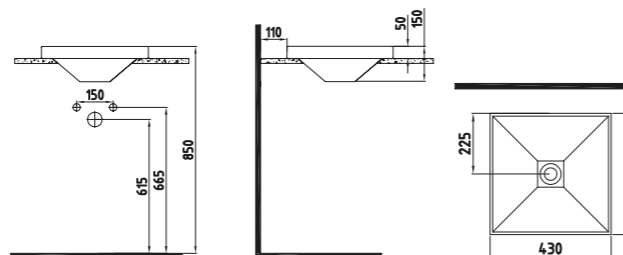

PLASMA COUNTER
TOP WASH BASIN 43 cm
SINGLE HOLE,
WITHOUT HOLE
INLU04301FDOW3QA0
430x430 mm

White