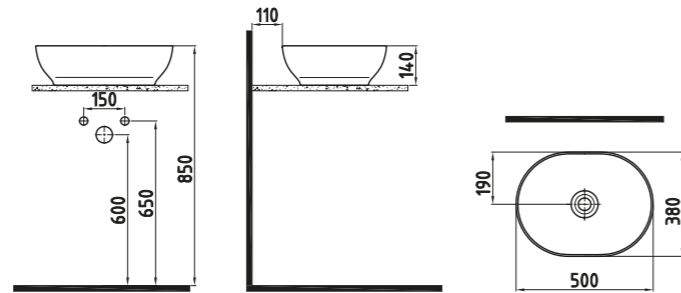

White

CIVITA COUNTER TOP
50 cm WITHOUT HOLE
MTLG05002FDOW3QA0
495x375 mm

White

CIVITA COUNT. TOP WB.
42 cm SINGLE HOLE
MTLG04201FD1W3QA0
420x420 mm

White

CIVITA COUNTER TOP
50 cm WITHOUT HOLE
MTLG05003FDOW3QA0
495x380 mm