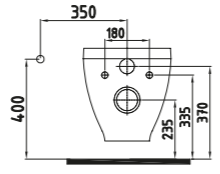

FORTE WALL HUNG WC
PAN 52 cm
CONCEALED FIXING
HRKA052GMVPOW3QA0
520x350 mm

- White
- Satin White
- Satin Cobalt
- Blue
- Satin Turquoise
- Satin Cappuccino
- Satin Beige
- Anthracite
- Orange
- Red
- Satin Black
- Glossy Black
- Coated Gold
- Coated Platinum

FORTE WALL HUNG WC
PAN 52 cm
HRKA052AMVPOW3QA0
520x350 mm

- White
- Satin White
- Satin Cobalt
- Blue
- Satin Turquoise
- Satin Cappuccino
- Satin Beige
- Anthracite
- Orange
- Red
- Satin Black
- Glossy Black
- Coated Gold
- Coated Platinum

FORTE WALL HUNG
BIDET 52 cm CONCEALED
FIX SINGLE HOLE
HRBA05201VD1W3QA0
520x350 mm

- White
- Satin White
- Satin Cobalt
- Blue
- Satin Turquoise
- Satin Cappuccino
- Satin Beige
- Anthracite
- Orange
- Red
- Satin Black
- Glossy Black
- Coated Gold
- Coated Platinum

COMPATIBLE SEAT COVERS

01KSM4900000	11KSS3383000
01KSY4900000	11KXY4023000
02KSY4600000	11KSY4113000
03KXY4600000	11KPS3363000
03KXY46HB000	11KXM4600000
04KSY5200000	11KXY4600000

BLOOM WASH BASIN
55 cm SINGLE HOLE
WALL MOUNTING OPTION
ORLS05501VD1W3QA0
(Compatible With Semi / Full Pedestal)
(Compatible With Bloom-Cosmic Series)
550x415 mm

- White

BLOOM SEMI PEDESTAL
32 cm
ORAA03201V00W3QA0
(Compatible With Bloom-Cosmic Wb.)
320x190 mm

- White

BLOOM WASH BASIN
62 cm SINGLE HOLE
WALL MOUNTING
OPTION
ORLS06201VD1W3QA0
(Compatible With Semi / Full
Pedestal) (Compatible With
Bloom-Cosmic Series)
620x420 mm

- White

BLOOM FULL PEDESTAL
71 cm
ORAK07101V00W3QA0
(Compatible With Bloom-Cosmic Wb.)
710x190 mm

- White