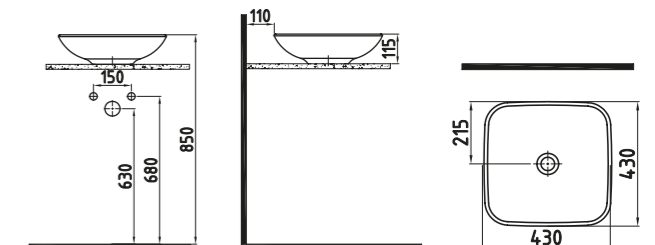

FORTE COUNTER TOP WB.
43 cm WITHOUT HOLE
HRLG04301FDOW3QA0
430x430 mm
White
Satin White
Satin Cobalt
Blue
Satin Turquoise
Satin Cappuccino
Satin Beige
Anthracite
Satin Black
Glossy Black
Coated Gold
Coated Platinum