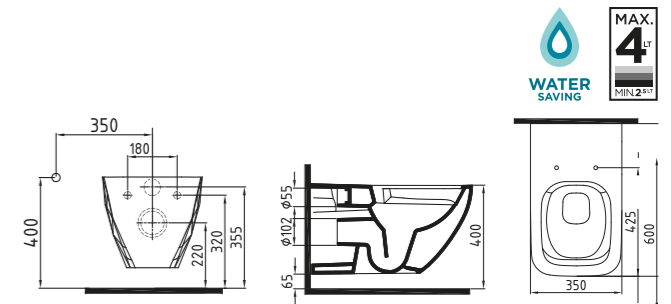

SOLAR WALL HUNG WC
PAN 60 cm NO-RIM/
CONCEALED FIXING
KRKA060N1VPOW3QA0
600x350mm

DORIA COUNTER TOP WB.
53 cm WITHOUT HOLE
DNLG05301FDOW3QA0
530x380 mm

- White
- Satin White
- Glossy Black
- Satin Black
- Coated Gold
- Coated Platinum