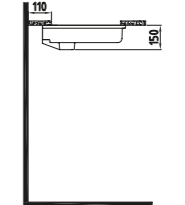

PLASMA COUNT.TOP WB.
50 cm SINGLE HOLE HYG
ALP. WHITE EXT.
INLG05001VD1W3QA0
500x450 mm

White