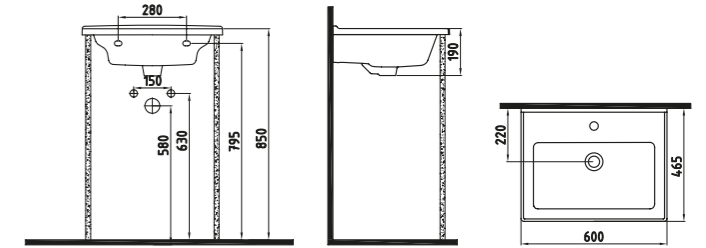

NEBULA VANITY WB.
60 cm SINGLE HOLE
NPLK06001FD1W3QA0
600x460 mm

White