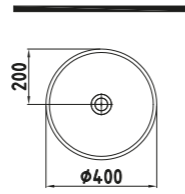

FORTE COUNT. TOP WB.
40 CM WITHOUT HOLE
HRLG04001FD006QA0
Ø400

Inside Black - Platinum Ext.