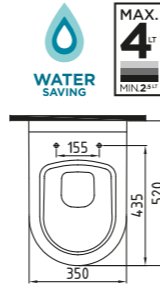

FORTE WALL HUNG WC
PAN 52 cm
CONCEALED FIXING
HRKA052GMVPOW3QA0
520x350 mm

- White
- Satin White
- Satin Cobalt
- Blue
- Satin Turquoise
- Satin Cappuccino
- Satin Beige
- Anthracite
- Orange
- Red
- Satin Black
- Glossy Black
- Coated Gold
- Coated Platinum

FORTE WALL HUNG WC
PAN 52 cm
HRKA052AMVPOW3QA0
520x350 mm

- White
- Satin White
- Satin Cobalt
- Blue
- Satin Turquoise
- Satin Cappuccino
- Satin Beige
- Anthracite
- Orange
- Red
- Satin Black
- Glossy Black
- Coated Gold
- Coated Platinum

FORTE WALL HUNG
BIDET 52 cm CONCEALED
FIX SINGLE HOLE
HRBA05201VD1W3QA0
520x350 mm

- White
- Satin White
- Satin Cobalt
- Blue
- Satin Turquoise
- Satin Cappuccino
- Satin Beige
- Anthracite
- Orange
- Red
- Satin Black
- Glossy Black
- Coated Gold
- Coated Platinum

COMPATIBLE SEAT COVERS

01KSM4900000	11KSS3383000
01KSY4900000	11KXY4023000
02KSY4600000	11KSY4113000
03KXY4600000	11KPS3363000
03KXY46HB000	11KXM4600000
04KSY5200000	11KXY4600000

BLOOM WASH BASIN
55 cm SINGLE HOLE
WALL MOUNTING OPTION
ORLS05501VD1W3QA0
(Compatible With Semi / Full Pedestal)
(Compatible With Bloom-Cosmic Series)
550x415 mm

- White

BLOOM SEMI PEDESTAL
32 cm
ORAA03201V00W3QA0
(Compatible With Bloom-Cosmic Wb.)
320x190 mm

- White

BLOOM WASH BASIN
62 cm SINGLE HOLE
WALL MOUNTING
OPTION
ORLS06201VD1W3QA0
(Compatible With Semi / Full
Pedestal) (Compatible With
Bloom-Cosmic Series)
620x420 mm

- White

BLOOM FULL PEDESTAL
71 cm
ORAK07101V00W3QA0
(Compatible With Bloom-Cosmic Wb.)
710x190 mm

- White