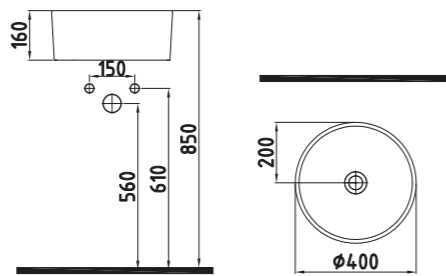

FORTE COUNT.TOP WB. 40 CM WITHOUT HOLE
HRLG04001FD001QA0
Ø400

Inside White - Gold

FORTE COUNT.TOP WB. 40 CM WITHOUT HOLE INSIDE
HRLG04001FD003QA0
Ø400

Inside Gold - White Gold

FORTE COUNT.TOP WB. 40 CM WITHOUT HOLE
HRLG04001FD004QA0
Ø400