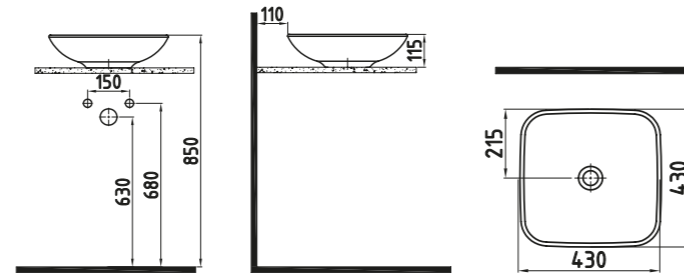

COUNTER TOP WASH BASINS

FORTE COUNTER TOP
WASH BASIN 43 cm
WITHOUT HOLE
HRLG04301FDOW3QA0
430x430 mm

White