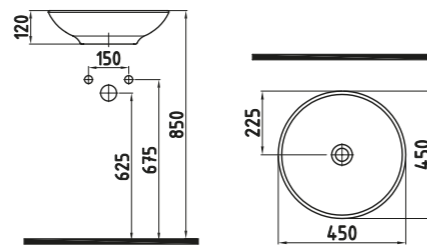

White

FORTE COUNTER TOP
WASH BASIN 59 cm
WITHOUT HOLE
HRLG05901FDOW3QA0
590x440 mm

White

FORTE COUNTER TOP
WASH BASIN 45 cm
WITHOUT HOLE
HRLG04501FDOW3QA0
Ø450

White

FORTE COUNTER TOP
WASH BASIN 63 cm
WITHOUT HOLE
HRLG06301FDOW3QA0
630x400 mm