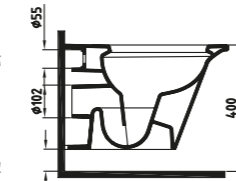

NEBULA WALL HUNG WC PAN 52 cm NO-RIM / CONCEALED FIXING
NPKA052N1VPOW3QA0
520x350 mm

White