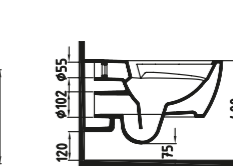

Over Black - Gold Ext.

Inside Black - Platinum Ext.

Over Black - Platinum Ext.

Decor Ext.

FORTE WALL HUNG
WC PAN 52 cm NO-RIM
CONCEALED FIXING
HRKA052N1VPOW3QA0
520x350 mm

White

- Satin White
- Satin Cobalt
- Blue
- Satin Turquoise
- Satin Cappuccino
- Satin Beige
- Anthracite
- Orange
- Red
- Satin Black
- Glossy Black
- Coated Gold
- Coated Platinum

White

FORTE W. HUNG WC
PAN 52 cm NO-RIM
CONCEALED FIXING
HRKA052N3VPOW3QA0
530x350 mm

White