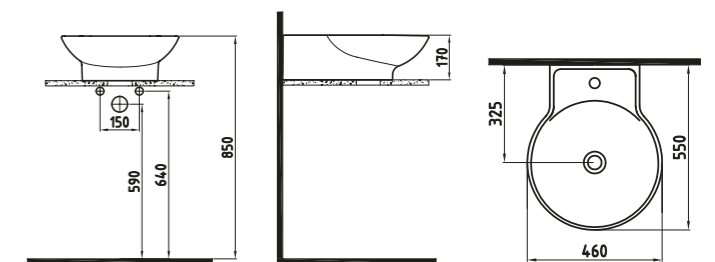

FORTE COUNTER TOP WASH BASIN 46 cm SINGLE HOLE
HRLG04601FD1W3QA0
460x550 mm

Over Flow

White