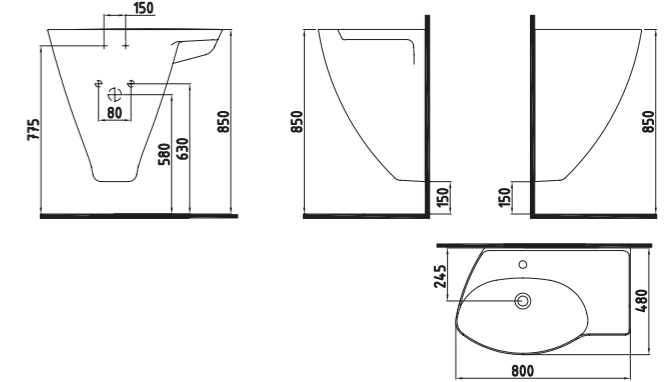

KINOA MONOBLOCK WB.
80 cm SINGLE HOLE
MNLM08001FD1W3QA0
790x480 mm

White

KINOA MONOBLOCK WB.
60 cm SINGLE HOLE
MNLM06001FD1W3QA0
600x440 mm

White

KINOA MONOBLOCK WB.
45 cm SINGLE HOLE
MNLM04501FD1W3QA0
450x350 mm