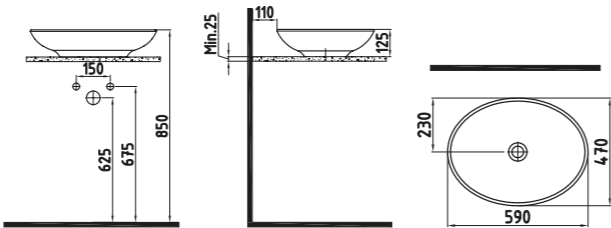

FORTE COUNT.
TOP WB. 59 cm
WITHOUT HOLE
HRLG05901FDOW3QA0
590x440 mm

- White
- Satin White
- Satin Cobalt
- Blue
- Satin Turquoise
- Satin Cappuccino
- Satin Beige
- Anthracite
- Satin Black
- Glossy Black
- Coated Gold
- Coated Platinum