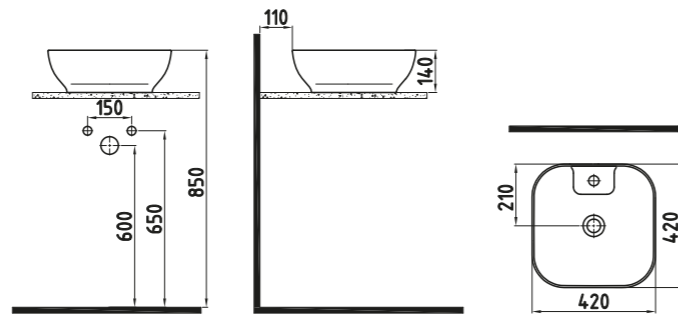

+

YTEM91SM0001
HOT & COLD FAUCET

White

WASH BA- SINS

COUNTER TOP WASH BASINS

CIVITA COUNTER TOP
WB. 50 cm WITHOUT
HOLE
MTLG05001FDOW3QA0
50x380 mm

White

CIVITA COUNTER TOP
50 cm WITHOUT HOLE
MTLG05002FDOW3QA0
495x375 mm

White

CIVITA COUNT.TOP WB.
42 cm SINGLE HOLE
MTLG04201FD1W3QA0
420x420 mm

White

CIVITA COUNTER TOP
50 cm WITHOUT HOLE
MTLG05003FDOW3QA0
495x380 mm

White

CIVITA COUNTER TOP 38
cm BATARYA WITHOUT
HOLE
MTLG03801FDOW3QA0
380X380 mm