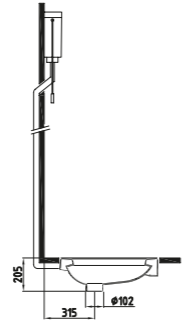

SINGLE PIECE MOON
TYPE SQUATTING PAN
60 cm
TPHT06001VSAW3QA0
600x600 mm
Rear Inlet

White