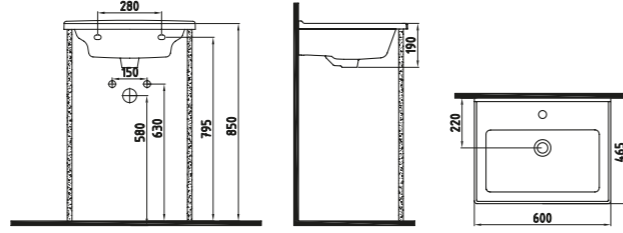

NEBULA VANITY WASH
BASIN 60 cm
SINGLE HOLE
NPLK06001FD1W3QA0
600x460 mm

Over Flow

White