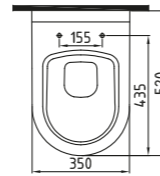

FORTE WALL HUNG WC
PAN 52 cm
CONCEALED FIXING
HRKA052GMVPOW3QA0
520x350 mm

- White
- Satin White
- Satin Cobalt
- Blue
- Satin Turquoise
- Satin Cappuccino
- Satin Beige
- Anthracite
- Orange
- Red
- Satin Black
- Glossy Black
- Coated Gold
- Coated Platinum

FORTE WALL HUNG WC
PAN 52 cm
HRKA052AMVPOW3QA0
520x350 mm

- White
- Satin White
- Satin Cobalt
- Blue
- Satin Turquoise
- Satin Cappuccino
- Satin Beige
- Anthracite
- Orange
- Red
- Satin Black
- Glossy Black
- Coated Gold
- Coated Platinum

FORTE WALL HUNG
BIDET 52 cm CONCEALED
FIX SINGLE HOLE
HRBA05201VD1W3000
520x350 mm

- White
- Satin White
- Satin Cobalt
- Blue
- Satin Turquoise
- Satin Cappuccino
- Satin Beige
- Anthracite
- Orange
- Red
- Satin Black
- Glossy Black
- Coated Gold
- Coated Platinum

BLOOM WASH BASIN
55 cm SINGLE HOLE
WALL MOUNTING
OPTION
ORLS05501VD1W3QA0
(Compatible With Semi / Full Pedestal)
(Compatible With Orion-Venus Series)
550x415 mm

- White

ORION SEMI PEDESTAL
32 cm
ORAA03201V00W3000
(Compatible With Orion-Venus Wb.)
320x190 mm

- White

BLOOM WASH BASIN
62 cm SINGLE HOLE
WALL MOUNTING
OPTION
ORLS06201VD1W3QA0
(Compatible With Semi / Full
Pedestal) (Compatible With
Orion-Venus Series)
620x420 mm

- White

BLOOM FULL PEDESTAL
71 cm
ORAK07101V00W3QA0
(Compatible With Orion-Venus Wb.)
710x190 mm

- White

COMPATIBLE SEAT COVERS

- 01KSM4900000
- 11KSS3383000
- 01KSY4900000
- 11KXY4023000
- 02KSY4600000
- 11KSY4113000
- 03KXY4600000
- 11KPS3363000
- 03KXY46HB000
- 11KXM4600000
- 04KSY5200000
- 11KXY4600000