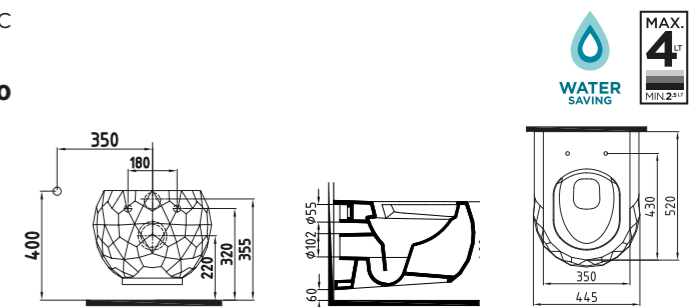

PADOVA WALL HUNG WC
PAN 52 cm NO-RIM /
CONCEALED FIXING
PNKA052N1VPOW3GAO
520x350 mm

- White
- Satin White
- Glossy Black
- Satin Black
- Coated Gold
- Coated Platinum