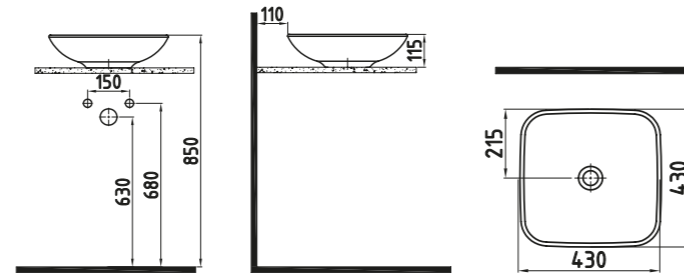

COUNTER TOP WASH BASINS

FORTE COUNTER TOP WASH BASIN 43 cm WITHOUT HOLE
HRLG04301FDOW3QA0
430x430 mm

White