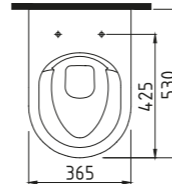

WALL HUNG WC PAN

NEW

PICO WALL HUNG
WC PAN NO-RIM /
CONCEALED FIXING
MLKA052N1VPOW3QA0
520x360 mm

White

NEW

RENNA WALL HUNG
WC PAN
NO-RIM / CONCEALED
FIXING
SHKA052N1VPOW3QA0
520x360 mm

White

BACK TO WALL WC PANS

DORADO CLOSE COUPLED
BTW WC PAN 62 cm
CPKD06201VSOW5QA0
(Compatible With Orion Cistern)
620x365 mm

Cool White

CAPRI CISTERN
41 cm BOTTOM INLET
CRRS04101VDAW5000
(Compatible With Orion-Venus
Wc Pans)
410x370 mm

Cool White

ORION CLOSE COUPLED
BTW WC PAN 60 cm
ORKD06001VSOW3SZ0
600x365 mm

White

BLOOM CISTERN
41 cm BOTTOM INLET
ORRS04101VDAW3QA0
(Compatible With Orion-Venus
Wc Pans)
410x370 mm

White

COSMIC NO-RIM CLOSE
COUPLED BTW WC PAN
64 cm
VNKD064N1VSOW3QA0

BLOOM CISTERN
41 cm BOTTOM INLET
ORRS04101VDAW3QA0
(Compatible With Orion-Venus
Wc Pans) 410x370 mm

White

COSMIC CLOSE COUPLED
BTW WC PAN 64 cm
VNKD06401VSOW3QA0
640x365 mm

White