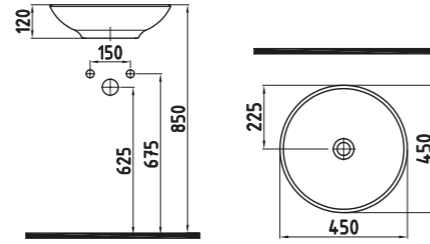

FORTE COUNTER TOP
WB. 45 cm
WITHOUT HOLE
HRLG04501FDOW3QA0
Ø450

- White
- Satin White
- Satin Cobalt
- Blue
- Satin Turquoise
- Satin Cappuccino
- Satin Beige
- Anthracite
- Satin Black
- Glossy Black
- Coated Gold
- Coated Platinum