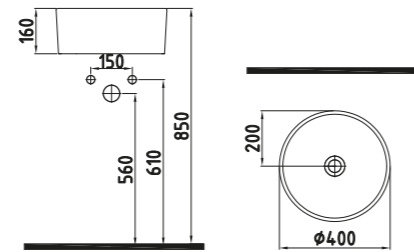

FORTE COUNT.TOP WB. 40 CM WITHOUT HOLE HOMEY INSIDE
HRLG04001FD003QA0
Ø400

Inside Black - Gold