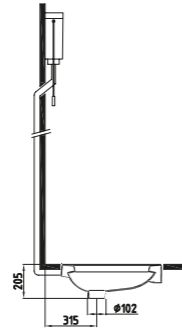

White

URINALS & WALL SEPARATORS

NEBULA URINAL 52 cm
NPPS05201VSUW3QA0
Top Inlet

NEBULA URINAL 52 cm
NPPS05201VSAW3QA0
Rear Inlet
520x365 mm

White

SINGLE PIECE
WATERLESS URINAL
60 cm
TPPW06001VSSW3QA0
Waterless
640x370 mm