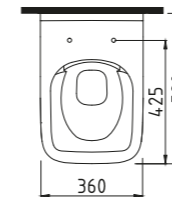

PICO WALL HUNG
WC PAN NO-RIM /
CONCEALED FIXING
MLKA052N1VPOW3QA0
520x360 mm

White

NEW

RENNA WALL HUNG
WC PAN
NO-RIM / CONCEALED
FIXING
SHKA052N1VPOW3QA0
520x360 mm

White

BACK TO WALL WC PANS

DORADO CLOSE COUPLED
BTW WC PAN 62 cm
CPKD06201VSOW5QA0
(Compatible With Orion Cistern)
620x365 mm