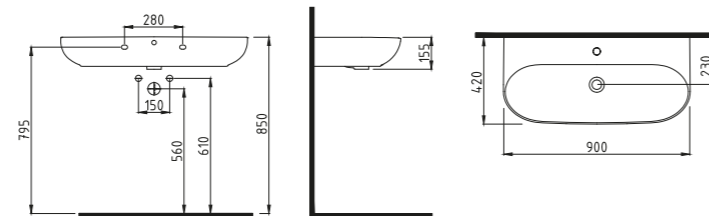

MASMARA WASH BASIN
WALL MOUNTING
OPTION 90 CM SINGLE
HOLE
MDLS09001VD1W5QA0
900x420 mm