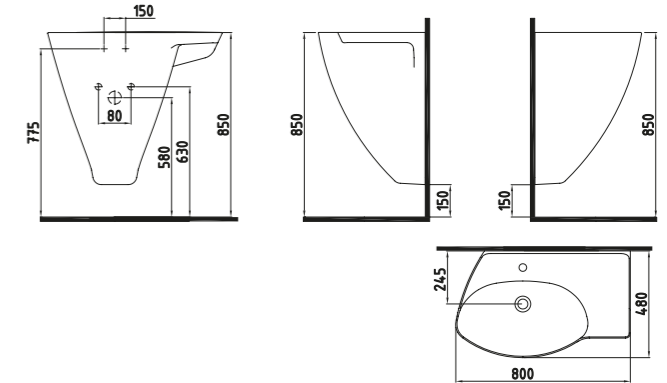

KINOA MONOBLOCK WB.
80 cm SINGLE HOLE
MNLM08001FD1W3QA0
790x480 mm

White

White