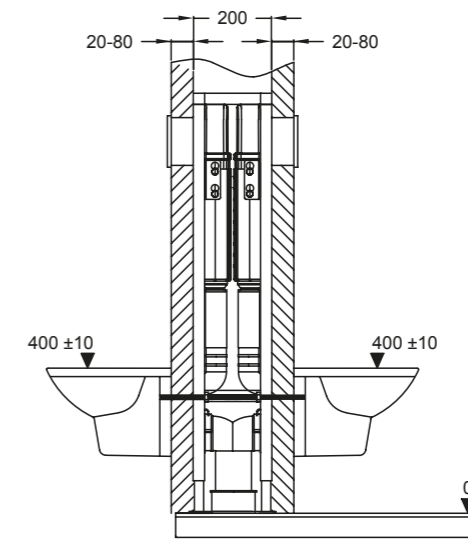

NIAGARA QUICK
MOUNTING BACK TO
BACK CONCEALED
CISTERN
T2S01