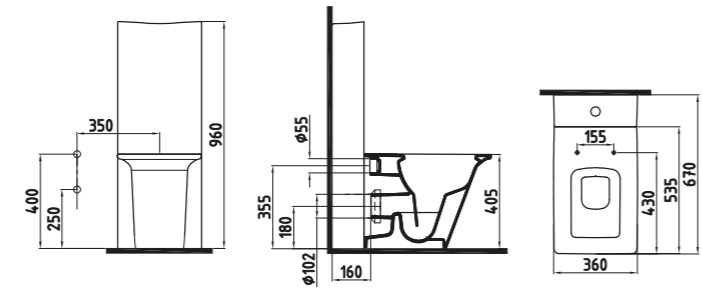

ARTOS MONOBLOCK
CISTERN 96 cm WITHOUT
HOLE
LTRY09601FDOW3QA0
960x360 mm