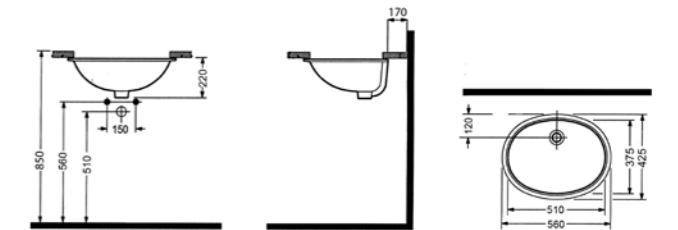

Over Flow

White

SINGLE PIECE
UNDERCOUNTER WASH
BASIN 50 cm
WITHOUT HOLE
TPLA05001VDOW3QA0
500x365 mm

Over Flow

White

SINGLE PIECE
UNDERCOUNTER WASH
BASIN 45 cm
WITHOUT HOLE
TPLA04501VDOW3QA0
450x310 mm

Over Flow