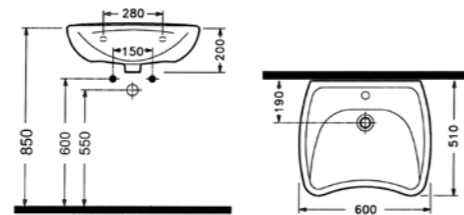

SINGLE PIECE DISABLED
WASH BASIN 60 cm
SINGLE HOLE
TPLE06001VD1W3QA0
600x510 mm