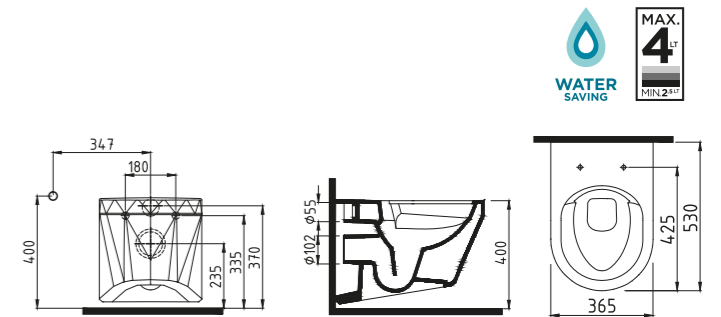

PICO WALL HUNG
WC PAN
NO-RIM / CONCEALED
FIXING
MLKA052N1VPOW3QA0
520x360 mm