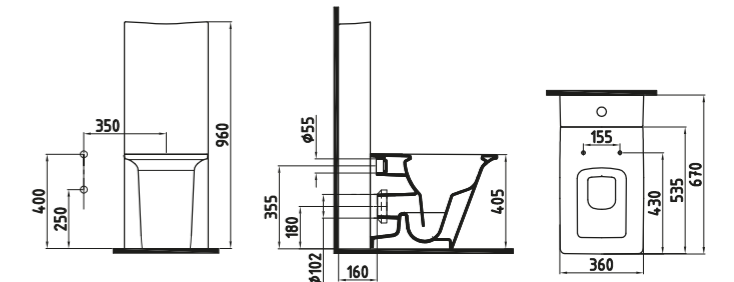

ELITE MONOBLOCK
CISTERN 95 cm WITHOUT
HOLE
FRRY09501FDOW3QA0
950x360 mm

White _____