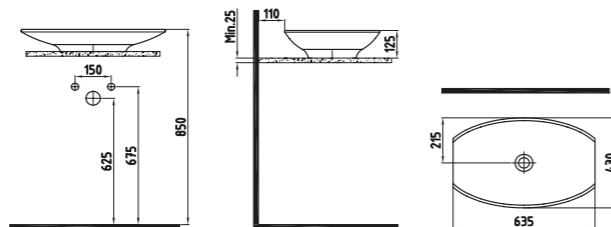

FORTE COUNTER TOP WB.
63 cm
WITHOUT HOLE
HRLG06301FDOW3QA0
630x430 mm

- White
- Satin White
- Satin Cobalt
- Blue
- Satin Turquoise
- Satin Cappuccino
- Satin Beige
- Anthracite
- Satin Black
- Glossy Black
- Coated Gold
- Coated Platinum