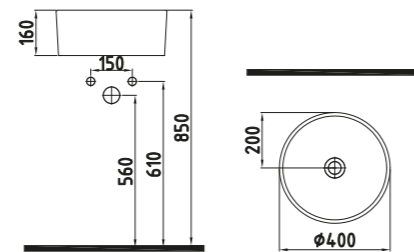

FORTE COUNT.TOP WB. 40 CM WITHOUT HOLE HOMEY
HRLG04001FD001QA0
Ø400

Inside Gold - White Gold