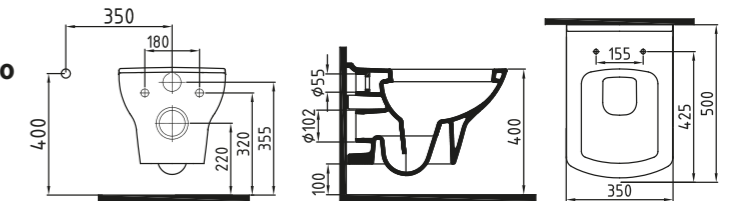

PIAZZA WALL HUNG
WC PAN 50 cm
DRKA050AMVPOW3QA0

White