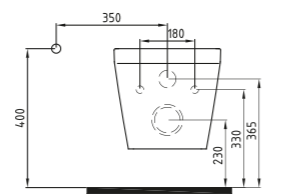

White

NEBULA WALL SEPERATOR
68 cm
NPPA06801V00W3QA0
680x350 mm

White

NEBULA WALL HUNG
WC PAN 52 cm
NPKA052AMVPOW3QA0
520x350 mm

White

NEBULA WALL SEPERATOR
73 cm
NPPA07301V00W3QA0
730x380 mm

White

BLOOM WASH BASIN
55 cm SINGLE HOLE
WALL MOUNTING OPTION
ORLS05501VD1W3QA0
(Compatible With Semi / Full Pedestal)
(Compatible With Orion-Venus Series)
550x415 mm