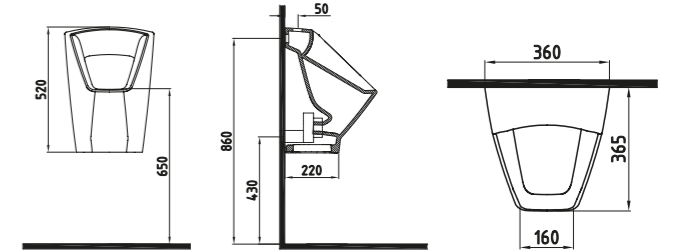

COMPATIBLE SEAT COVERS
18KXY4400000
18KXM4400000
18KPS3433000

18KXY4033000
18KPS3373000

NEBULA URINAL
52 cm TOP INLET
NPPS05201VSUW3QA0

NEBULA URINAL
52 cm REAR INLET
NPPS05201VSAW3QA0
520x365 mm

White