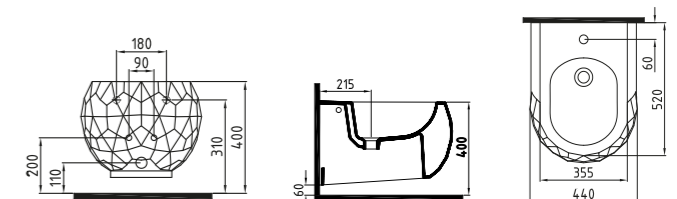

PADOVA W.HUNG BIDET
52 cm SINGLE HOLE /
CONCEALED FIXING
PNBA05201VD1W3GAO
520x350 mm

COMPATIBLE SEAT COVERS

- **01KSM4900000**
- **01KSY4900000**
- **11KSS3383000**
- **11KXY4023000**

- **11KSY4113000**
- **11KPS3363000**
- **72KXY5200000**
- **02KSY4600000**