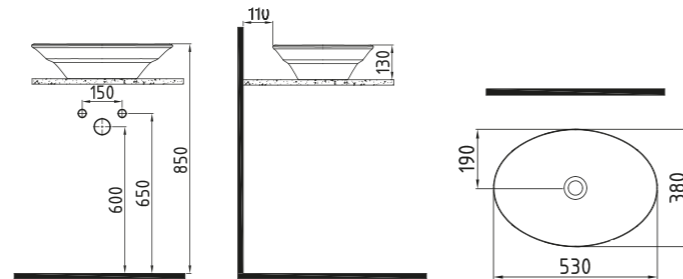

White

COUNTER TOP WASH BASINS

PIAZZA COUNTER TOP WASH BASIN 53 cm WITHOUT HOLE
DNLG05301FDOW3QA0
530x380 mm

White

PADOVA COUNTER TOP WASH BASIN 49 cm WITHOUT HOLE
PNLG04901FDOW3QA0
Ø490

White

PIETRA COUNTER TOP WASH BASIN 49 cm WITHOUT HOLE
FLLG04901FDOW3QA0
530x380 mm