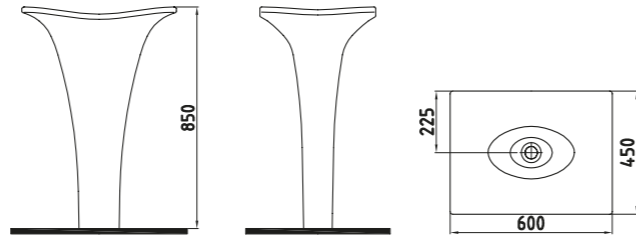

White

ARTOS MONOBLOCK
WASH BASIN 60 cm
WITHOUT HOLE
LTLM06001FD0W3QA0

LOTUS MONOBLOCK
WASH BASIN 60 cm
SINGLE HOLE
LTLM06001FD1W3000
600x450 mm

White

FUSION MONOBLOCK
WASH BASIN 60 cm
SINGLE HOLE
OGLM06001FD1W3QA0
600x430 mm