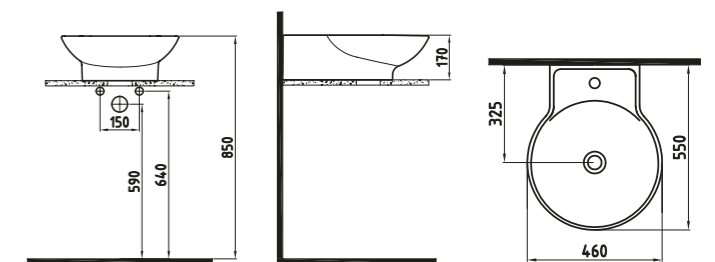

Over Flow

White

FORTE COUNTER TOP WASH BASIN 46 cm SINGLE HOLE
HRLG04601FD1W3QA0
460x550 mm

Over Flow

White

FORTE COUNTER TOP WASH BASIN 61 cm SINGLE HOLE
HRLG06101FD1W3QA0
610x580 mm

Over Flow

White