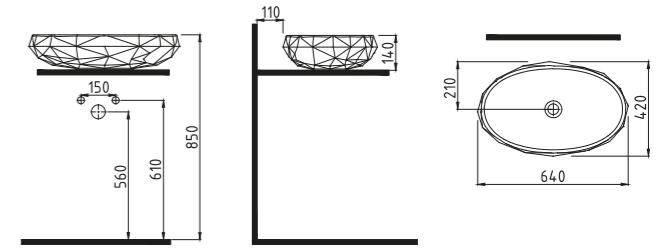

PICO COUNTER
TOP WASH BASIN 62 cm
WITHOUT HOLE
MLLG06201FDOW3QA0
640x420 mm

White