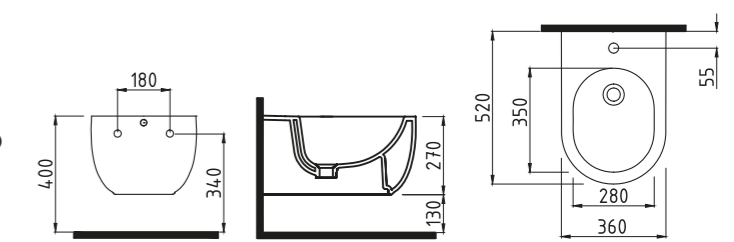

WALL HUNG BIDET
SINGLE HOLE /
CONCEALED FIXING
MDBA05201VD1W5QA0
520x360 mm

Cool White