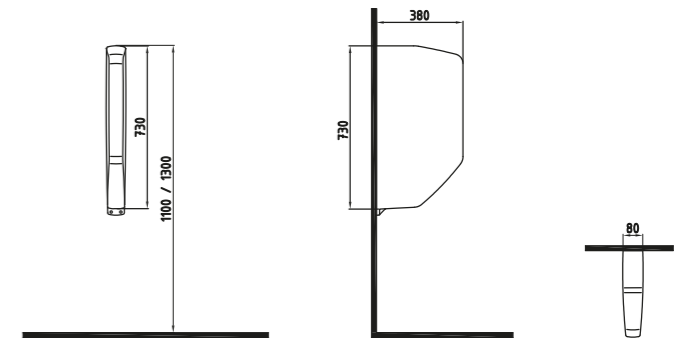

White

NEBULA WALL SEPERATOR
68 cm
NPPA06801V00W3QA0
680x350 mm

White

NEBULA WALL HUNG
WC PAN 52 cm
NPKA052AMVPOW3QA0
520x350 mm

White

NEBULA WALL SEPERATOR
73 cm
NPPA07301V00W3QA0
730x380 mm

White

BLOOM WASH BASIN
55 cm SINGLE HOLE
WALL MOUNTING OPTION
ORLS05501VD1W3QA0
(Compatible With Semi / Full Pedestal)
(Compatible With Orion-Venus Series)
550x415 mm