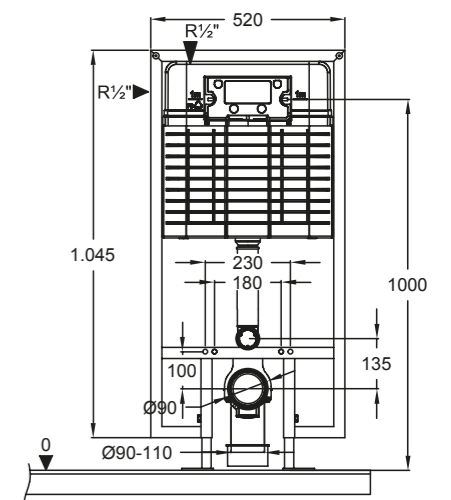

NIAGARA QUICK
MOUNTING BACK TO
BACK CONCEALED
CISTERN
T2S01