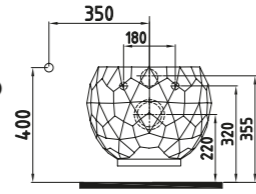

PADOVA WALL HUNG WC PAN 52 cm NO-RIM / CONCEALED FIXING
PNKA052N1VPOW3QA0
520x365 mm