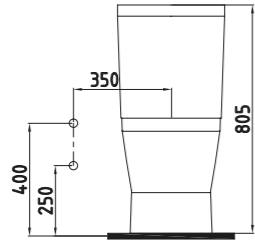

NEBULA CLOSE
COUPLED BTW
WC PAN 63 cm
NPKD06301VSOW3QA0
630x355 mm

White