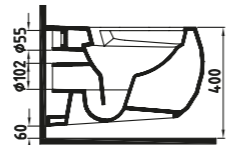

White

WALL HUNG WC PAN

KINOA W. HUNG WC PAN 52 cm NO-RIM / CONCEALED FIXING
MNKA052N1VPOW3QA0
520x345 mm

White

PIETRA W. HUNG WC PAN 52 cm NO-RIM / CONCEALED FIXING
FLKA052N1VPOW3QA0
520x350 mm

White

ELITE WALL HUNG WC PAN 56 cm CONCEALED FIXING
FRKA056GMVPOW3QA0
560x360 mm