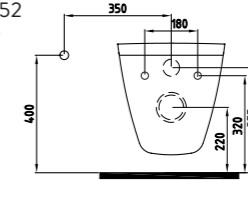

White

WALL HUNG WC PAN

KINOA W. HUNG WC PAN 52 cm NO-RIM / CONCEALED FIXING
MNKA052N1VPOW3QA0
520x345 mm

White

PIETRA W. HUNG WC PAN 52 cm NO-RIM / CONCEALED FIXING
FLKA052N1VPOW3QA0
520x350 mm

White

ELITE WALL HUNG WC PAN 56 cm CONCEALED FIXING
FRKA056GMVPOW3QA0
560x360 mm