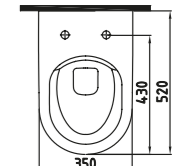

Over Black - Gold Ext.

Inside Black - Platinum Ext.

Over Black - Platinum Ext.

Decor Ext.

FORTE WALL HUNG
WC PAN 52 cm NO-RIM
CONCEALED FIXING
HRKA052N1VPOW3QA0
520x350 mm

White

- Satin White
- Satin Cobalt
- Blue
- Satin Turquoise
- Satin Cappuccino
- Satin Beige
- Anthracite
- Orange
- Red
- Satin Black
- Glossy Black
- Coated Gold
- Coated Platinum

White

FORTE W. HUNG WC
PAN 52 cm NO-RIM
CONCEALED FIXING
HRKA052N3VPOW3QA0
530x350 mm

White