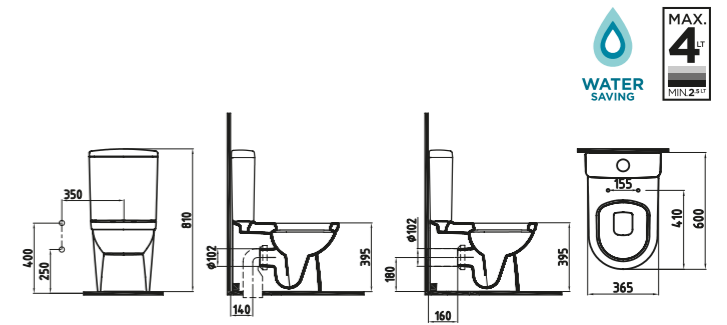

WALL HUNG WC PAN

NEW

PICO WALL HUNG
WC PAN NO-RIM /
CONCEALED FIXING
MLKA052N1VPOW3QA0
520x360 mm

White

NEW

RENNA WALL HUNG
WC PAN
NO-RIM / CONCEALED
FIXING
SHKA052N1VPOW3QA0
520x360 mm

White

BACK TO WALL WC PANS

DORADO CLOSE COUPLED
BTW WC PAN 62 cm
CPKD06201VSOW5QA0
(Compatible With Orion Cistern)
620x365 mm

Cool White

CAPRI CISTERN
41 cm BOTTOM INLET
CRRS04101VDAW5000
(Compatible With Orion-Venus
Wc Pans)
410x370 mm

Cool White

ORION CLOSE COUPLED
BTW WC PAN 60 cm
ORKD06001VSOW3SZ0
600x365 mm

White

BLOOM CISTERN
41 cm BOTTOM INLET
ORRS04101VDAW3QA0
(Compatible With Orion-Venus
Wc Pans)
410x370 mm

White

COSMIC NO-RIM CLOSE
COUPLED BTW WC PAN
64 cm
VNKD064N1VSOW3QA0

BLOOM CISTERN
41 cm BOTTOM INLET
ORRS04101VDAW3QA0
(Compatible With Orion-Venus
Wc Pans) 410x370 mm

White

COSMIC CLOSE COUPLED
BTW WC PAN 64 cm
VNKD06401VSOW3QA0
640x365 mm

White