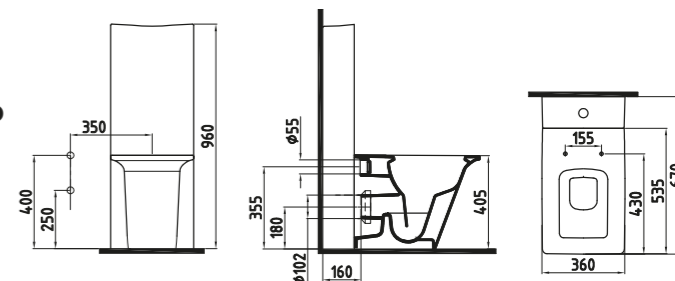

ELITE COUNT.TOP WB.
60 cm SINGLE HOLE
FRLG06001VD1W3QA0
600x450 mm

White

ELITE BTW WC
PAN 56 cm
FRKK05601VS0W3QA0
560x360 mm

White

ELITE MONOBLOCK
CISTERN 95 cm
FRRY09501FDOW3QA0
950x360 mm

White

ELITE WALL HUNG WC
PAN 56 cm CONCEALED
FIXING
FRKA056GMVPOW3QA0
560x360 mm