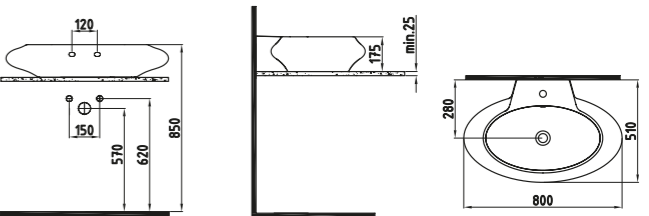

FORTE COUNTER TOP
WB. 61 cm SINGLE HOLE
HRLG08001FD1W3QA0
800x510 mm
Overflow
White