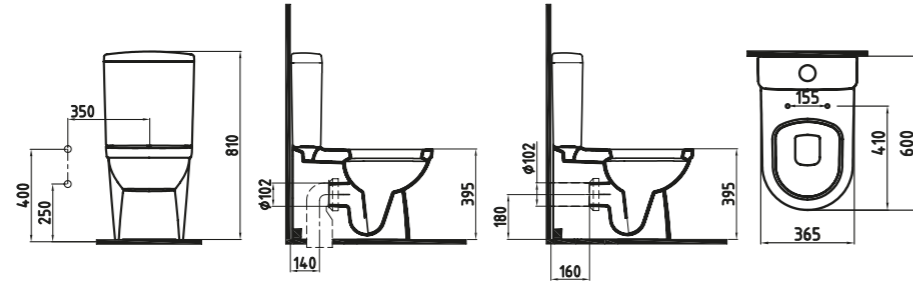

ORION CLOSE COUPLED
BTW WC PAN 60 cm
ORKD06001VSOW3SZO
600x365 mm

BLOOM CISTERN
41 cm BOTTOM INLET
ORRS04101VDAW3GAO
(Compatible With Orion-Venus Wc Pans)
410x370 mm

White

White

COMPATIBLE SEAT COVERS

02KSY4600000
03KXY4600000
11KSS3383000