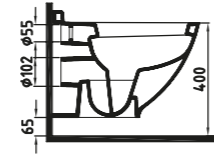

White

FORTE W. HUNG WC
PAN 52 cm NO-RIM
CONCEALED FIXING
HRKA052N3VPOW3QA0
530x350 mm

White

FORTE WALL HUNG WC
PAN 52 cm
CONCEALED FIXING
HRKA052GMVPOW3QA0
520x350 mm

- White
- Satin White
- Satin Cobalt
- Blue
- Satin Turquoise
- Satin Cappuccino
- Satin Beige
- Anthracite
- Orange
- Red
- Satin Black
- Glossy Black
- Coated Gold
- Coated Platinum