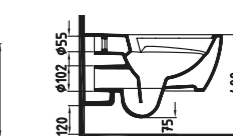

Over Black - Gold Ext.

Inside Black - Platinum Ext.

Over Black - Platinum Ext.

Decor Ext.

FORTE WALL HUNG
WC PAN 52 cm NO-RIM
CONCEALED FIXING
HRKA052N1VPOW3QA0
520x350 mm

White

- Satin White
- Satin Cobalt
- Blue
- Satin Turquoise
- Satin Cappuccino
- Satin Beige
- Anthracite
- Orange
- Red
- Satin Black
- Glossy Black
- Coated Gold
- Coated Platinum

White

FORTE W. HUNG WC
PAN 52 cm NO-RIM
CONCEALED FIXING
HRKA052N3VPOW3QA0
530x350 mm

White