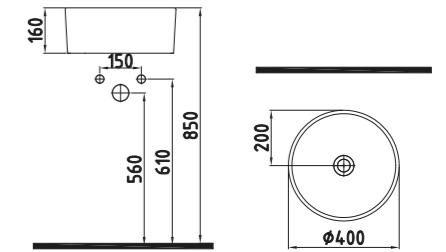

FORTE COUNT.TOP WB. 40 CM WITHOUT HOLE HOMEY
HRLG04001FD005QA0
Ø400

Inside Black - Platinum