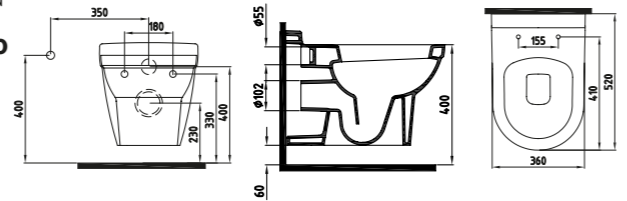

COMPATIBLE SEAT COVERS

02KSY4600000
03KXY4600000
11KSS3383000
11KXY4023000

11KSY4113000
17KXM4400000
17KXY4400000
17KSS3423000

Chrome