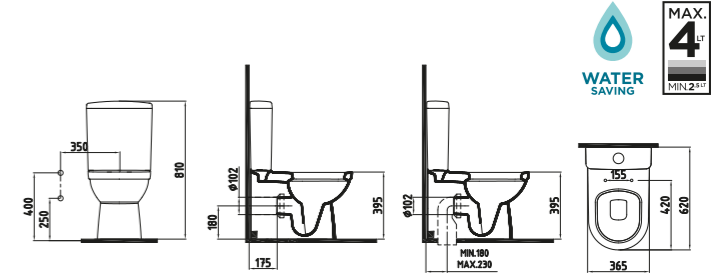

Cool White

CAPRI CISTERN
41 cm BOTTOM INLET
CRRS04101VDAW5000
(Compatible With Orion-Venus
Wc Pans)
410x370 mm

Cool White

ORION CLOSE COUPLED
BTW WC PAN 60 cm
ORKD06001VSOW3SZ0
600x365 mm

White

BLOOM CISTERN
41 cm BOTTOM INLET
ORRS04101VDAW3QA0
(Compatible With Orion-Venus
Wc Pans)
410x370 mm