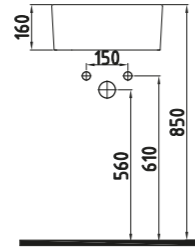

FORTE COUNT. TOP WB.
40 CM WITHOUT HOLE
HOMEY
HRLG04001FD005QA0
Ø400

Inside Black - Platinum Ext.