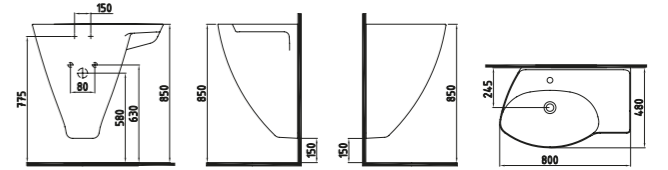

MONOBLOCK WALL HANG WASH BASINS

KINOA MONOBLOCK
WASH BASIN 80 cm
SINGLE HOLE
MNLM08001FD1W3QA0
790x480 mm

White

Satin White
Satin Cobalt
Blue

Anthracite
Glossy Black
Satin Black

KINOA MONOBLOCK
WASH BASIN 60 cm
SINGLE HOLE
MNLM06001FD1W3QA0
600x440 mm