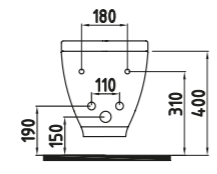

FORTE WALL HUNG WC
PAN 52 cm
CONCEALED FIXING
HRKA052GMVPOW3QA0
520x350 mm

- White
- Satin White
- Satin Cobalt
- Blue
- Satin Turquoise
- Satin Cappuccino
- Satin Beige
- Anthracite
- Orange
- Red
- Satin Black
- Glossy Black
- Coated Gold
- Coated Platinum

FORTE WALL HUNG WC
PAN 52 cm
HRKA052AMVPOW3QA0
520x350 mm

- White
- Satin White
- Satin Cobalt
- Blue
- Satin Turquoise
- Satin Cappuccino
- Satin Beige
- Anthracite
- Orange
- Red
- Satin Black
- Glossy Black
- Coated Gold
- Coated Platinum

FORTE WALL HUNG
BIDET 52 cm CONCEALED
FIX SINGLE HOLE
HRBA05201VD1W3000
520x350 mm

- White
- Satin White
- Satin Cobalt
- Blue
- Satin Turquoise
- Satin Cappuccino
- Satin Beige
- Anthracite
- Orange
- Red
- Satin Black
- Glossy Black
- Coated Gold
- Coated Platinum

BLOOM WASH BASIN
55 cm SINGLE HOLE
WALL MOUNTING
OPTION
ORLS05501VD1W3QA0
(Compatible With Semi / Full Pedestal)
(Compatible With Orion-Venus Series)
550x415 mm

- White

ORION SEMI PEDESTAL
32 cm
ORAA03201V00W3000
(Compatible With Orion-Venus Wb.)
320x190 mm

- White

BLOOM WASH BASIN
62 cm SINGLE HOLE
WALL MOUNTING
OPTION
ORLS06201VD1W3QA0
(Compatible With Semi / Full
Pedestal) (Compatible With
Orion-Venus Series)
620x420 mm

- White

BLOOM FULL PEDESTAL
71 cm
ORAK07101V00W3QA0
(Compatible With Orion-Venus Wb.)
710x190 mm

- White

COMPATIBLE SEAT COVERS

- 01KSM4900000
- 11KSS3383000
- 01KSY4900000
- 11KXY4023000
- 02KSY4600000
- 11KSY4113000
- 03KXY4600000
- 11KPS3363000
- 03KXY46HB000
- 11KXM4600000
- 04KSY5200000
- 11KXY4600000