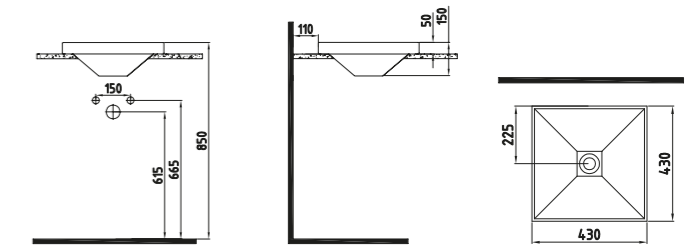

PLASMA COUNTERTOP WB. 43 cm WITHOUT HOLE
INLU04301FDOW3QA0
430x430 mm
White