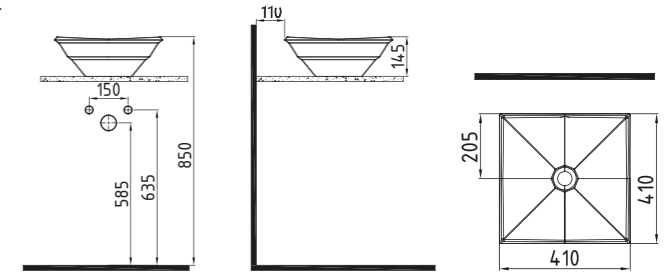

SOLAR COUNTER TOP WB.
41 cm WITHOUT HOLE
KRLG04101FDOW3QA0
410x410mm

- White
- Satin White
- Glossy Black
- Satin Black
- Coated Gold
- Coated Platinum

SOLAR WALL HUNG WC
PAN 60 cm NO-RIM/
CONCEALED FIXING
KRKA060N1VPOW3QA0
600x350mm