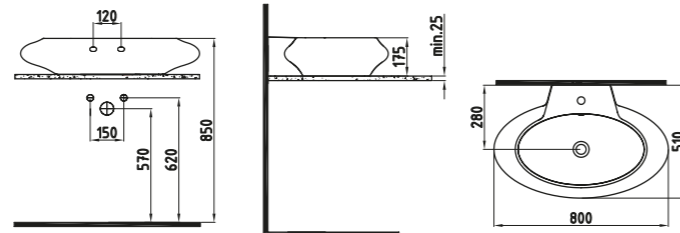

COUNTER TOP WASH BASINS

FORTE COUNTER TOP WASH BASIN 80 cm SINGLE HOLE
HRLG08001FD1W3QA0
800x510 mm

Over Flow

White