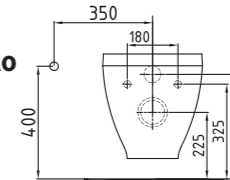

FORTE WALL HUNG
WC PAN 52 cm NO-RIM
CONCEALED FIXING
HRKA052N2VPOW3QA0
520x350 mm

White