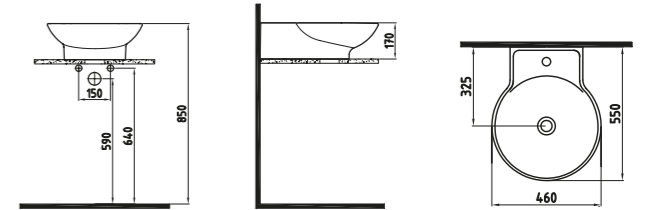

FORTE COUNTER TOP
WB. 46 cm SINGLE HOLE
HRLG04601FD1W3QA0
460x550 mm
Overflow
White