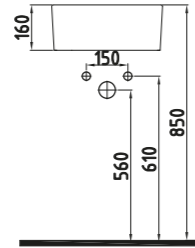

Inside Black - Gold Ext.

FORTE COUNT. TOP WB.
40 CM WITHOUT HOLE
HOMEY
HRLG04001FD005QA0
Ø400

Over Black - Gold Ext.

FORTE COUNT. TOP WB.
40 CM WITHOUT HOLE
HOMEY
HRLG04001FD006QA0
Ø400

Inside Black - Platinum Ext.