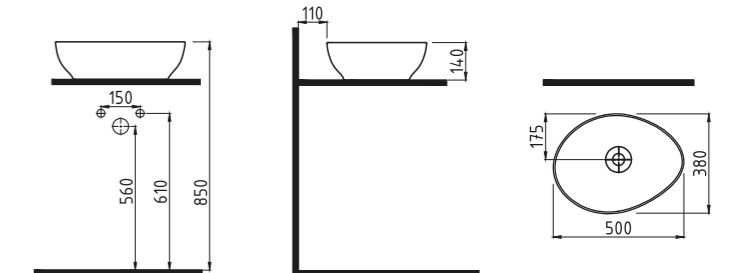

CIVITA COUNTER TOP
50 cm WITHOUT HOLE
MTLG05004FDOW3QA0
500x380 mm

White