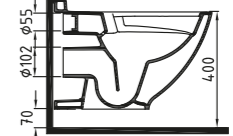

White

- Satin White
- Satin Cobalt
- Blue
- Satin Turquoise
- Satin Cappuccino
- Satin Beige
- Anthracite
- Orange
- Red
- Satin Black
- Glossy Black
- Coated Gold
- Coated Platinum

FORTE WALL HUNG
WC PAN 52 cm NO-RIM
CONCEALED FIXING
HRKA052N2VPOW3QA0
520x350 mm

White