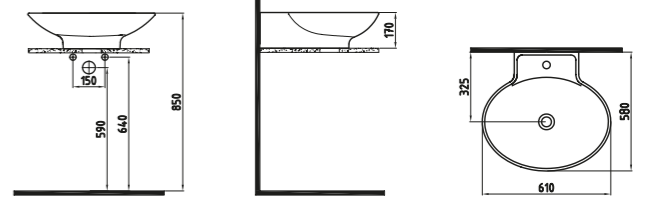

FORTE COUNTER TOP
WB. 61 cm SINGLE HOLE
HRLG06101FD1W3QA0
610x580 mm
Overflow
White