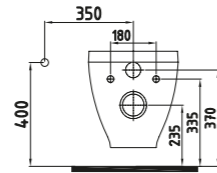

White

FORTE W. HUNG WC
PAN 52 cm NO-RIM
CONCEALED FIXING
HRKA052N3VPOW3QA0
530x350 mm

White

FORTE WALL HUNG WC
PAN 52 cm
CONCEALED FIXING
HRKA052GMVPOW3QA0
520x350 mm

- White
- Satin White
- Satin Cobalt
- Blue
- Satin Turquoise
- Satin Cappuccino
- Satin Beige
- Anthracite
- Orange
- Red
- Satin Black
- Glossy Black
- Coated Gold
- Coated Platinum