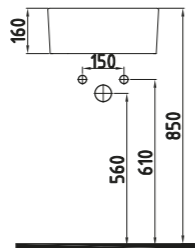

FORTE COUNT. TOP WB.
40 CM WITHOUT HOLE
SULTAN
HRLG04001FD002QA0
Ø400

FORTE WALL HUNG
WC PAN 52 cm NO-RIM
CONCEALED FIXING
HRKA052N1VPOW3QA0
520x350 mm