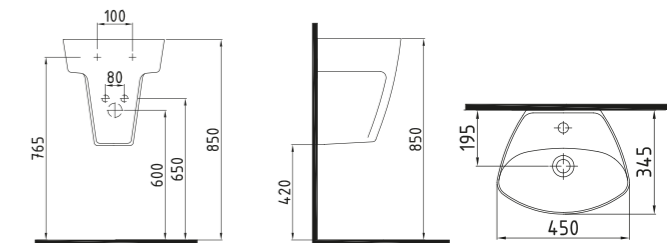

KINOA MONOBLOCK WB.
45 cm SINGLE HOLE
MNLM04501FD1W3QA0
450x350 mm

White