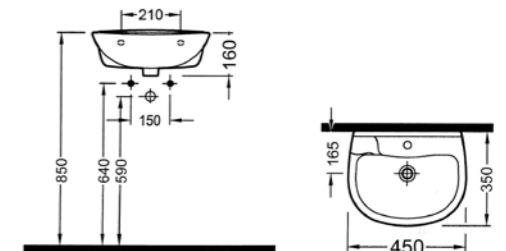

SINGLE PIECE WASH
BASIN WALL MOUNTING
OPTION 45 cm
WITHOUT HOLE
TPLS04501VD0W3QA0

SINGLE PIECE WASH
BASIN WALL MOUNTING
OPTION 45 cm
SINGLE HOLE
TPLS04501VD1W3QA0
455x355 mm