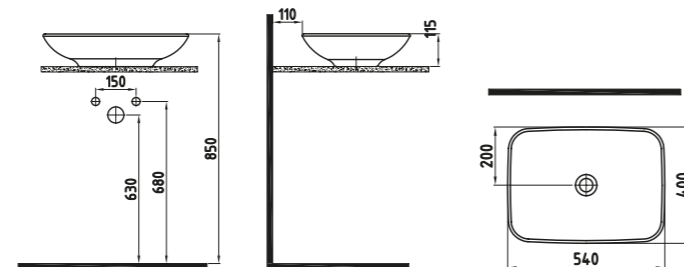

White

INFINITUM COUNTER TOP WASH BASIN 50 cm SINGLE HOLE
INLG05001VD1W3000
500x450 mm

White

FORTE COUNTER TOP WASH BASIN 54 cm WITHOUT HOLE
HRLG05401FDOW3QA0
540x400 mm

White

PLASMA COUNTER TOP WASH BASIN 46 cm SINGLE HOLE
INLG04601FD1W3QA0
465x465 mm
Over Flow