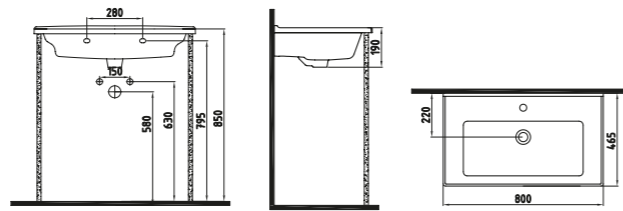

NEBULA VANITY WASH
BASIN 80 cm
SINGLE HOLE
NPLK08001FD1W3QA0
800x460 mm

Over Flow

White