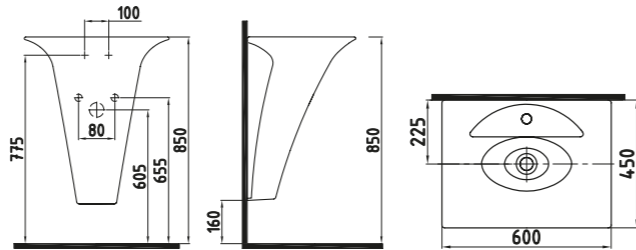

White

ARTOS MONOBLOCK
WASH BASIN 60 cm
WITHOUT HOLE
LTLM06001FD0W3QA0

LOTUS MONOBLOCK
WASH BASIN 60 cm
SINGLE HOLE
LTLM06001FD1W3000
600x450 mm

White

FUSION MONOBLOCK
WASH BASIN 60 cm
SINGLE HOLE
OGLM06001FD1W3QA0
600x430 mm