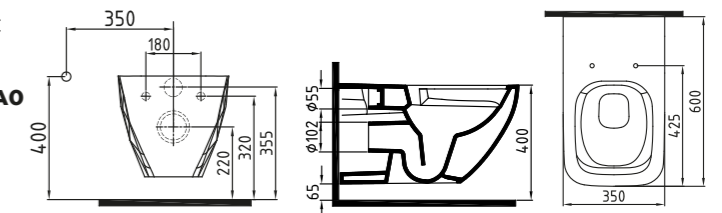

SOLAR WALL HUNG WC
PAN 60 cm NO-RIM /
CONCEALED FIXING
KRKA060N1VPOW3QA0
600x350 mm

White