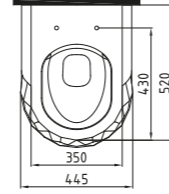

WALL HUNG WC PAN

PADOVA WALL HUNG WC PAN 52 cm NO-RIM / CONCEALED FIXING
PNKA052N1VPOW3QA0
520x365 mm

White

WALL HUNG WC PAN

White

White

White

White

White

White

White