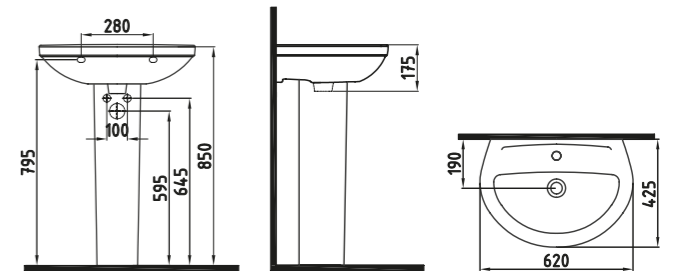

COMPATIBLE SEAT COVERS

- 01KSM4900000
- 11KSS3383000
- 01KSY4900000
- 11KXY4023000
- 02KSY4600000
- 11KSY4113000
- 03KXY4600000
- 11KPS3363000
- 03KXY46HB000
- 11KXM4600000
- 04KSY5200000
- 11KXY4600000