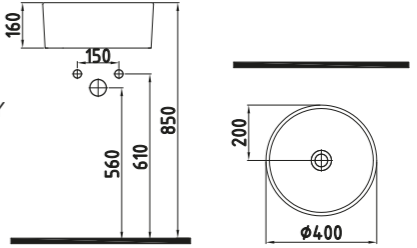

FORTE COUNT. TOP WB. 40
CM WITHOUT HOLE HOMEY
HRLG04001FD001QA0
Ø400