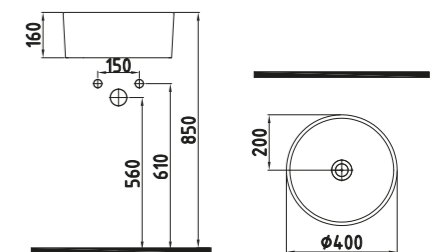

FORTE COUNT.TOP WB. 40 CM WITHOUT HOLE HOMEY
HRLG04001FD007QA0
Ø400

Inside White - Gold