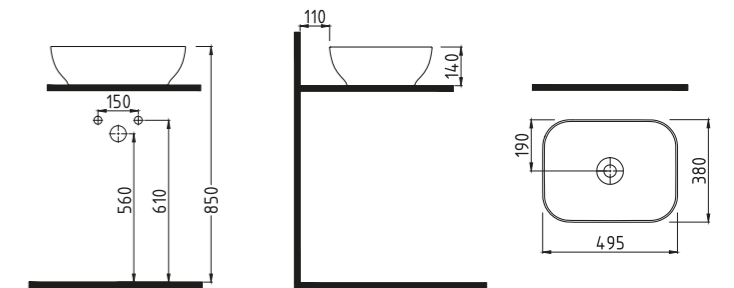

White

CIVITA COUNT.TOP WB.
42 cm SINGLE HOLE
MTLG04201FD1W3QA0
420x420 mm

White

CIVITA COUNTER TOP
50 cm WITHOUT HOLE
MTLG05003FDOW3QA0
495x380 mm

White

CIVITA COUNTER TOP 38
cm BATARYA WITHOUT
HOLE
MTLG03801FDOW3QA0
380X380 mm