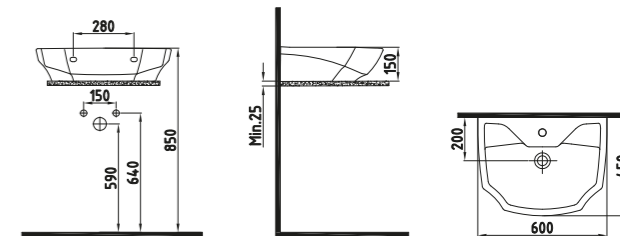

ELITE COUNT.TOP WB.
60 cm SINGLE HOLE
FRLG06001VD1W3QA0
600x450 mm

White