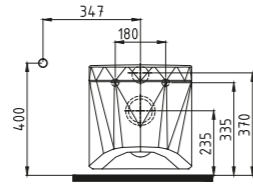

WALL HUNG WC PAN

NEW

PICO WALL HUNG
WC PAN NO-RIM /
CONCEALED FIXING
MLKA052N1VPOW3QA0
520x360 mm

White

NEW

RENNA WALL HUNG
WC PAN
NO-RIM / CONCEALED
FIXING
SHKA052N1VPOW3QA0
520x360 mm

White

BACK TO WALL WC PANS

DORADO CLOSE COUPLED
BTW WC PAN 62 cm
CPKD06201VSOW5QA0
(Compatible With Orion Cistern)
620x365 mm

Cool White

CAPRI CISTERN
41 cm BOTTOM INLET
CRRS04101VDAW5000
(Compatible With Orion-Venus
Wc Pans)
410x370 mm

Cool White

ORION CLOSE COUPLED
BTW WC PAN 60 cm
ORKD06001VSOW3SZ0
600x365 mm

White

BLOOM CISTERN
41 cm BOTTOM INLET
ORRS04101VDAW3QA0
(Compatible With Orion-Venus
Wc Pans)
410x370 mm

White

COSMIC NO-RIM CLOSE
COUPLED BTW WC PAN
64 cm
VNKD064N1VSOW3QA0

BLOOM CISTERN
41 cm BOTTOM INLET
ORRS04101VDAW3QA0
(Compatible With Orion-Venus
Wc Pans) 410x370 mm

White

COSMIC CLOSE COUPLED
BTW WC PAN 64 cm
VNKD06401VSOW3QA0
640x365 mm

White