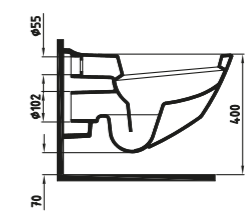

ARTOS W. HUNG WC PAN 54 cm CONCEALED FIXING
LTKA054GMVPOW3QA0
540x360 mm

White