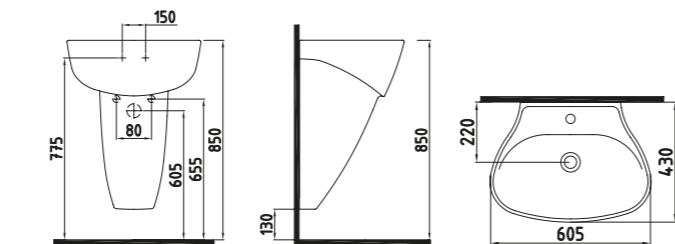

FUSION MONOBLOCK
WASH BASIN 60 cm
M2 SINGLE HOLE
OGLM06002FD1W3QA0
600x430 mm