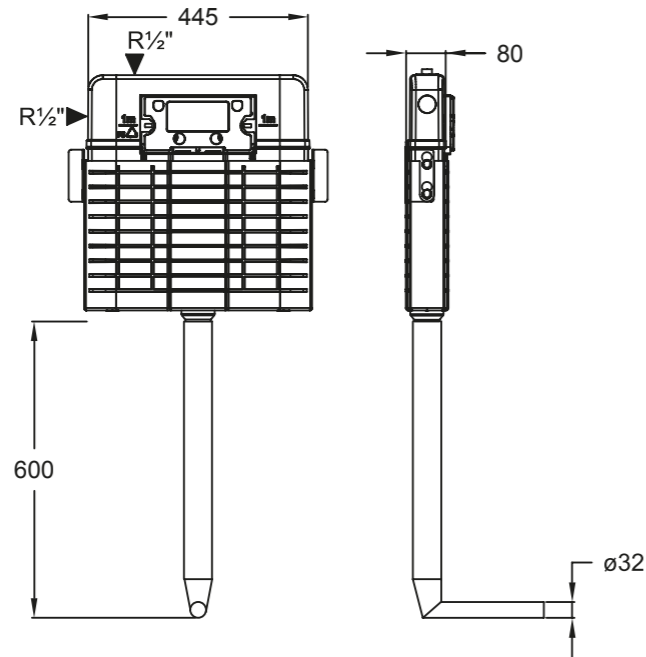

NIAGARA COMPATIBLE WITH
SQUATING PAN & BW WC PAN
CONCEALED CISTERN
T2H01