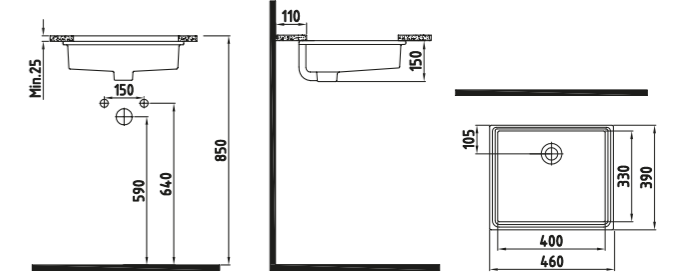

UNDER COUNTER WASH BASINS

PLASMA
UNDERCOUNTER WASH
BASIN 40 cm
WITHOUT HOLE
INLA04001FDOW3QA0
400x330 mm

Over Flow

White