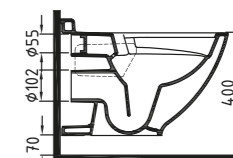

Over Black - Gold Ext.

Inside Black - Platinum Ext.

Over Black - Platinum Ext.

Decor Ext.

FORTE WALL HUNG
WC PAN 52 cm NO-RIM
CONCEALED FIXING
HRKA052N1VPOW3QA0
520x350 mm

White

- Satin White
- Satin Cobalt
- Blue
- Satin Turquoise
- Satin Cappuccino
- Satin Beige
- Anthracite
- Orange
- Red
- Satin Black
- Glossy Black
- Coated Gold
- Coated Platinum

FORTE WALL HUNG
WC PAN 52 cm NO-RIM
CONCEALED FIXING
HRKA052N2VPOW3QA0
520x350 mm

White

White