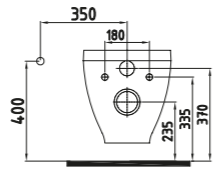

FORTE WALL HUNG WC
PAN 52 cm
CONCEALED FIXING
HRKA052GMVPOW3QA0
520x350 mm

- White
- Satin White
- Satin Cobalt
- Blue
- Satin Turquoise
- Satin Cappuccino
- Satin Beige
- Anthracite
- Orange
- Red
- Satin Black
- Glossy Black
- Coated Gold
- Coated Platinum

FORTE WALL HUNG WC
PAN 52 cm
HRKA052AMVPOW3QA0
520x350 mm

- White
- Satin White
- Satin Cobalt
- Blue
- Satin Turquoise
- Satin Cappuccino
- Satin Beige
- Anthracite
- Orange
- Red
- Satin Black
- Glossy Black
- Coated Gold
- Coated Platinum

FORTE WALL HUNG
BIDET 52 cm CONCEALED
FIX SINGLE HOLE
HRBA05201VD1W3000
520x350 mm

- White
- Satin White
- Satin Cobalt
- Blue
- Satin Turquoise
- Satin Cappuccino
- Satin Beige
- Anthracite
- Orange
- Red
- Satin Black
- Glossy Black
- Coated Gold
- Coated Platinum

BLOOM WASH BASIN
55 cm SINGLE HOLE
WALL MOUNTING
OPTION
ORLS05501VD1W3QA0
(Compatible With Semi / Full Pedestal)
(Compatible With Orion-Venus Series)
550x415 mm

- White

ORION SEMI PEDESTAL
32 cm
ORAA03201V00W3000
(Compatible With Orion-Venus Wb.)
320x190 mm

- White

BLOOM WASH BASIN
62 cm SINGLE HOLE
WALL MOUNTING
OPTION
ORLS06201VD1W3QA0
(Compatible With Semi / Full
Pedestal) (Compatible With
Orion-Venus Series)
620x420 mm

- White

BLOOM FULL PEDESTAL
71 cm
ORAK07101V00W3QA0
(Compatible With Orion-Venus Wb.)
710x190 mm

- White

COMPATIBLE SEAT COVERS

- 01KSM4900000
- 11KSS3383000
- 01KSY4900000
- 11KXY4023000
- 02KSY4600000
- 11KSY4113000
- 03KXY4600000
- 11KPS3363000
- 03KXY46HB000
- 11KXM4600000
- 04KSY5200000
- 11KXY4600000