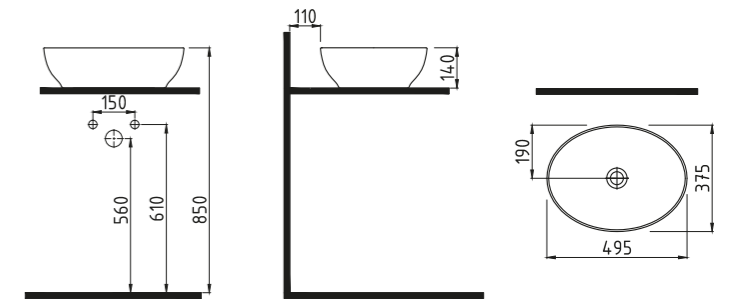

CIVITA COUNTER TOP
50 cm WITHOUT HOLE
MTLG05002FDOW3QA0
495x375 mm

White