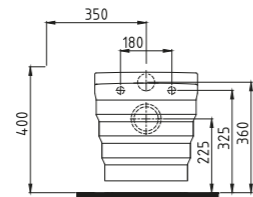

PICO WALL HUNG
WC PAN NO-RIM /
CONCEALED FIXING
MLKA052N1VPOW3QA0
520x360 mm

White

NEW

RENNA WALL HUNG
WC PAN
NO-RIM / CONCEALED
FIXING
SHKA052N1VPOW3QA0
520x360 mm

White

BACK TO WALL WC PANS

DORADO CLOSE COUPLED
BTW WC PAN 62 cm
CPKD06201VSOW5QA0
(Compatible With Orion Cistern)
620x365 mm