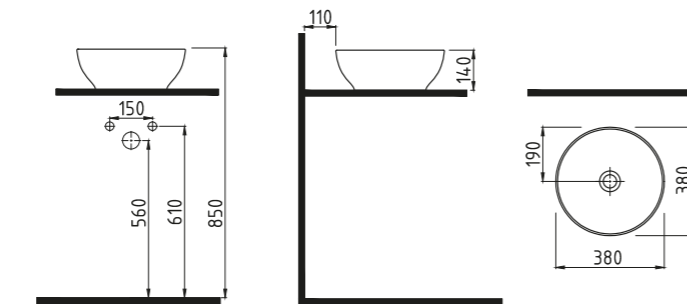

White

CIVITA COUNTER TOP
50 cm WITHOUT HOLE
MTLG05004FDOW3QA0
500x380 mm

White

CIVITA COUNTER TOP 38
cm WITHOUT HOLE
MTLG03802FDOW3QA0
Ø 380 mm

White

SOLAR COUNTER TOP
WASH BASIN 41 cm
WITHOUT HOLE
KRLG04101FDOW3QA0
410x410 mm