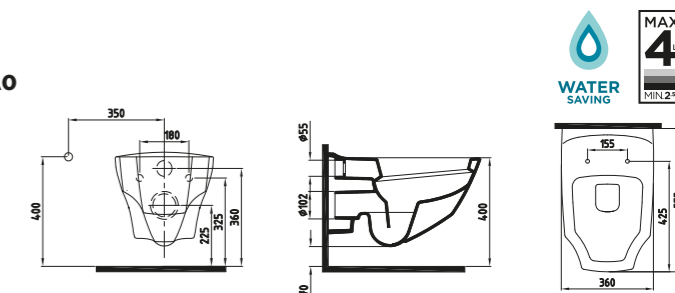

ELITE WALL HUNG WC
PAN 56 cm CONCEALED
FIXING
FRKA056GMVPOW3QA0
560x360 mm

White