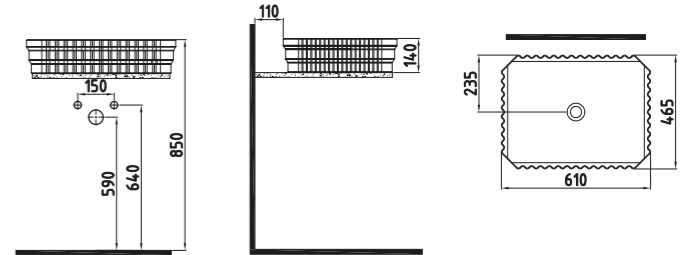

RENNA COUNTER
TOP WASH BASIN 61 cm
WITHOUT HOLE
SHLG06101FDOW3QA0
610x465 mm