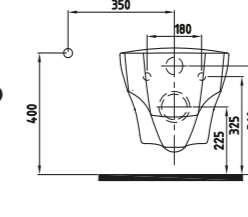

ELITE WALL HUNG WC PAN 56 cm CONCEALED FIXING
FRKA056GMVPOW3QA0
560x360 mm

White