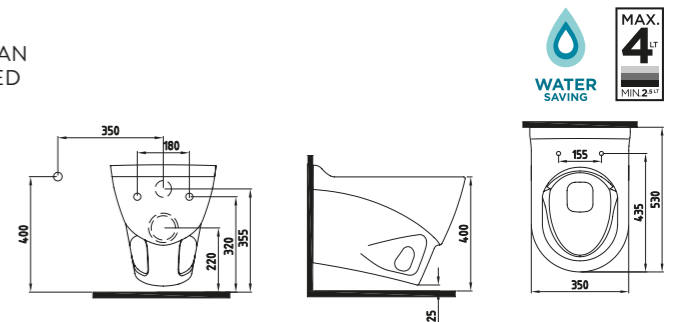

White

FUSION WALL HUNG WC PAN
52 cm NO-RIM / CONCEALED
FIXING
OGKA052N1VPOW3QA0
520x345 mm