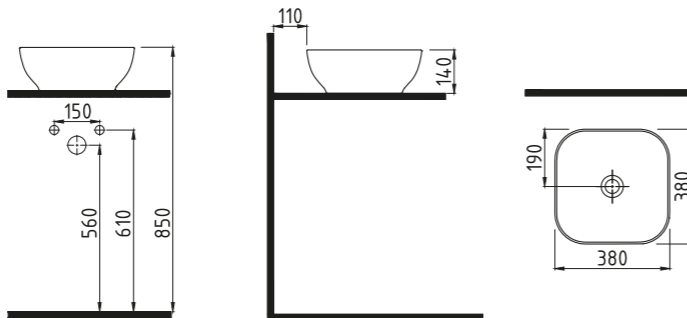

CIVITA COUNTER TOP 38
cm BATARYA WITHOUT
HOLE
MTLG03801FDOW3QA0
380X380 mm

White