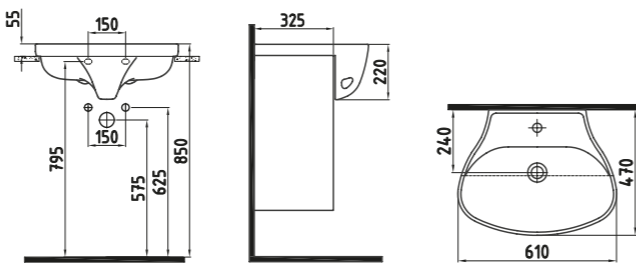

FUSION SEMI RECESSED
WASH BASIN 60 cm
SINGLE HOLE
OGLY06001FD1W3QA0
610x465 mm

White