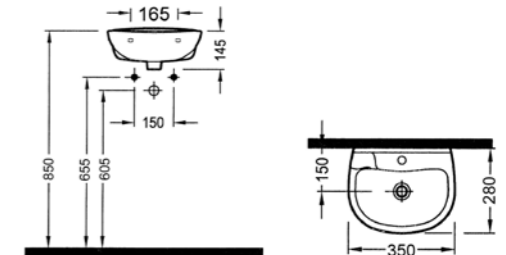

SINGLE PIECE WASH
BASIN WALL MOUNTING
OPTION 36 cm
WITHOUT HOLE
TPLS03601VD0W3QA0

SINGLE PIECE WASH
BASIN WALL MOUNTING
OPTION 36 cm
SINGLE HOLE
TPLS03601VD1W3QA0
360x290 mm

White