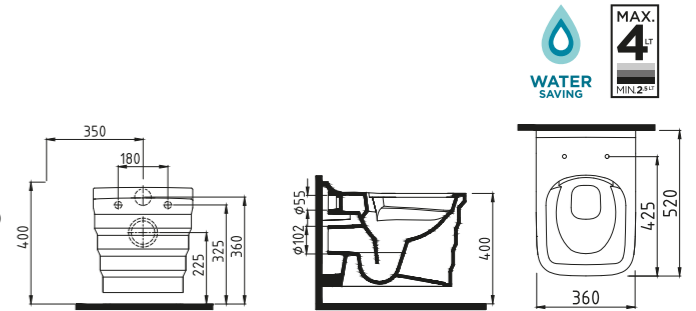

NEW

RENNA WALL HUNG
WC PAN
NO-RIM / CONCEALED
FIXING
SHKA052N1VPOW3QA0
520x360 mm

White