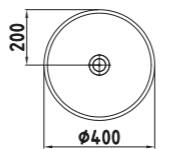

FORTE COUNT. TOP WB.
40 CM WITHOUT HOLE
SULTAN
HRLG04001FD002QA0
Ø400

Decor Ext.