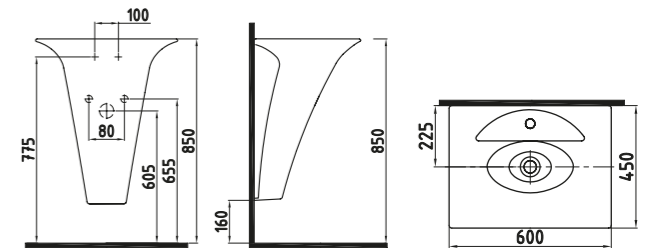

ARTOS MONOBLOCK WB.
60 cm SINGLE HOLE
LTLM06001FDOW3QA0

LOTUS MONOBLOCK WB.
60 cm WITHOUT HOLE
LTLM06001FD1W3000
600x450 mm