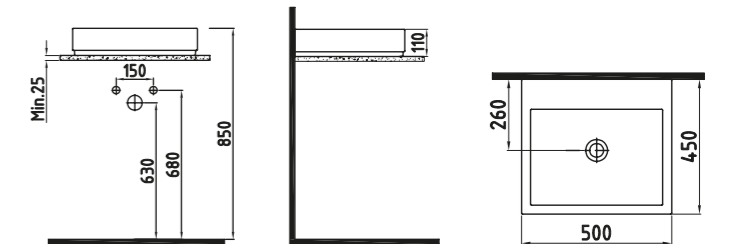

INFINITUM COUNTER TOP WASH BASIN 50 cm SINGLE HOLE
INLG05001VD1W3000
500x450 mm

White