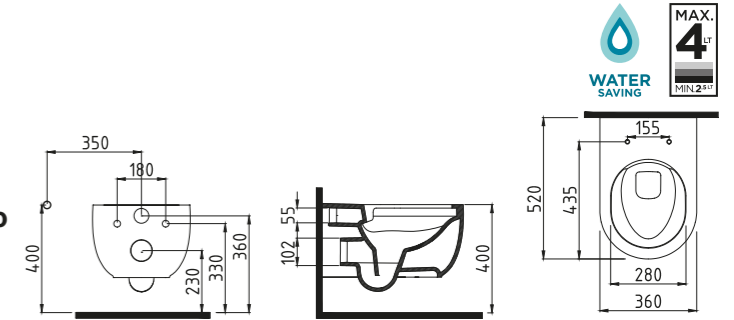

WALL HUNG
WC PAN NO-RIM /
CONCEALED FIXING
MDKA05201VPOW5QA0
520x360 mm

Cool White