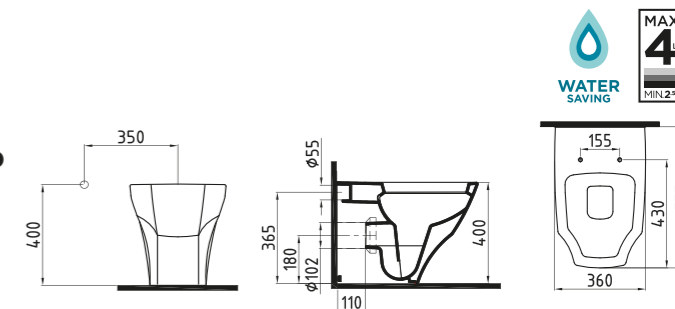

ELITE BTW WC
PAN 56 cm
FRKK05601VS0W3QA0
560x360 mm

White