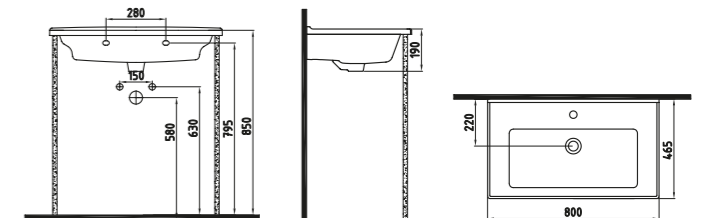

NEBULA VANITY WB.
60 cm SINGLE HOLE
NPLK06001FD1W3QA0
600x460 mm

White

NEBULA VANITY WB.
80 cm SINGLE HOLE
NPLK08001FD1W3QA0
800x460 mm

White

NEBULA VANITY WB.
100 cm SINGLE HOLE
NPLK10001FD1W3QA0
990x460 mm