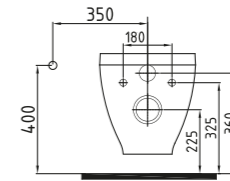

White

- Satin White
- Satin Cobalt
- Blue
- Satin Turquoise
- Satin Cappuccino
- Satin Beige
- Anthracite
- Orange
- Red
- Satin Black
- Glossy Black
- Coated Gold
- Coated Platinum

FORTE WALL HUNG
WC PAN 52 cm NO-RIM
CONCEALED FIXING
HRKA052N2VPOW3QA0
520x350 mm

White