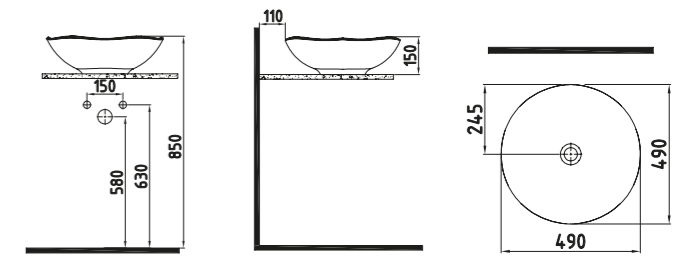

PIETRA COUNTER. TOP WB.
49 cm WITHOUT HOLE
FLLG04901FDOW3QA0
Ø490 mm

- White
- Satin White
- Glossy Black
- Satin Black
- Coated Gold
- Coated Platinum

PIETRA W. HUNG WC PAN
52 cm NO-RIM /
CONCEALED FIXING
FLKA052N1VPOW3QA0
520x350 mm