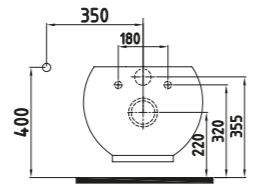

White

WALL HUNG WC PAN

KINOA W. HUNG WC PAN 52 cm NO-RIM / CONCEALED FIXING
MNKA052N1VPOW3QA0
520x345 mm

White

PIETRA W. HUNG WC PAN 52 cm NO-RIM / CONCEALED FIXING
FLKA052N1VPOW3QA0
520x350 mm

White

ELITE WALL HUNG WC PAN 56 cm CONCEALED FIXING
FRKA056GMVPOW3QA0
560x360 mm