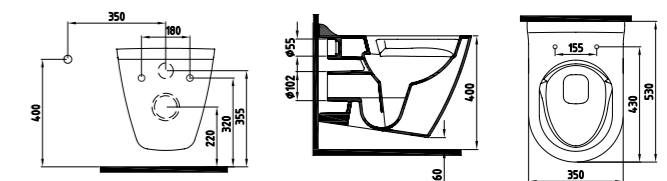

KINOA W. HUNG WC
PAN 52 cm NO-RIM /
CONCEALED FIXING
MNKA052N1VPOW3QA0
520x345 mm

COMPATIBLE SEAT COVERS

- **01KSM4900000**
- **01KSY4900000**
- **02KSY4600000**
- **03KXY4600000**
- **03KXY46HB000**
- **04KSY5200000**

- **11KSS3383000**
- **11KXY4023000**
- **11KSY4113000**
- **11KPS3363000**
- **11KXM4600000**
- **11KXY4600000**