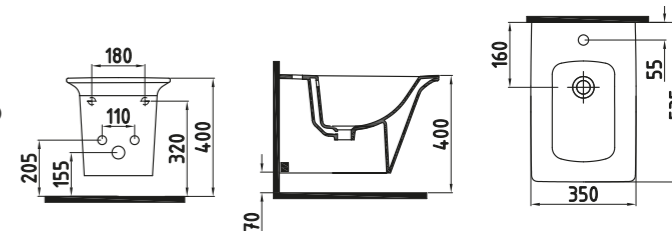

WALL HUNG BIDET
SINGLE HOLE /
CONCEALED FIXING
LTBA05401VD1W3QA0
535 x 350 mm

White