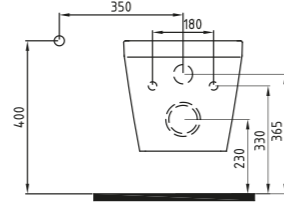

White

NEBULA WALL SEPERATOR
68 cm
NPPA06801V00W3QA0
680x350 mm

White

NEBULA WALL HUNG
WC PAN 52 cm
NPKA052AMVPOW3QA0
520x350 mm

White

NEBULA WALL SEPERATOR
73 cm
NPPA07301V00W3QA0
730x380 mm

White

BLOOM WASH BASIN
55 cm SINGLE HOLE
WALL MOUNTING OPTION
ORLS05501VD1W3QA0
(Compatible With Semi / Full Pedestal)
(Compatible With Orion-Venus Series)
550x415 mm