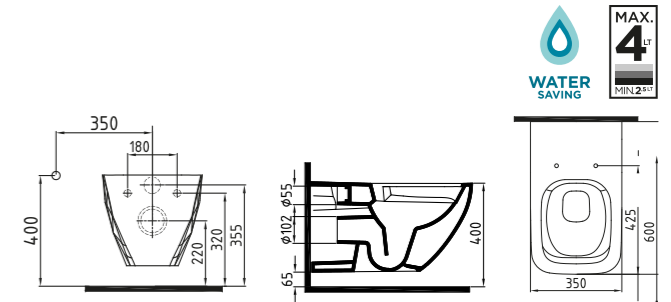

SOLAR WALL HUNG WC
PAN 60 cm NO-RIM/
CONCEALED FIXING
KRKA060N1VPOW3QA0
600x350mm

- White
- Satin White
- Glossy Black
- Satin Black
- Coated Gold
- Coated Platinum