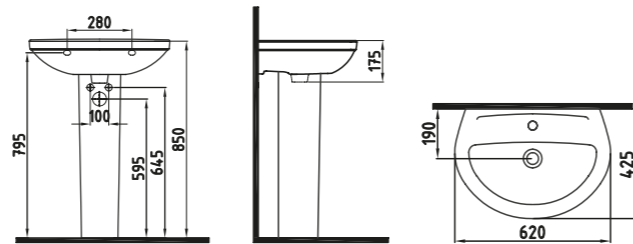

BLOOM WASH BASIN
55 cm SINGLE HOLE
WALL MOUNTING OPTION
ORLS05501VD1W3QA0
(Compatible With Semi / Full Pedestal)
(Compatible With Orion-Venus Series)
550x415 mm

White

BLOOM SEMI PEDESTAL
32 cm
ORAA03201V00W3QA0
(Compatible With Orion-Venus Wb.)
320x190 mm

White

BLOOM WASH BASIN
62 cm SINGLE HOLE
WALL MOUNTING OPTION
ORLS06201VD1W3QA0
(Compatible With Semi / Full Pedestal)
(Compatible With Orion-Venus Series)
620x420 mm

White

BLOOM FULL PEDESTAL
71 cm
ORAK07101V00W3QA0
(Compatible With Orion-Venus Wb.)
710x190 mm

White

COSMIC CLOSE COUPLED
BTW WC PAN 64 cm
NORIM
VNKD064N1VS0W3QA0
(Compatible With Orion
Cistern)
640x365 mm

White

COSMIC CLOSE COUPLED
BTW WC PAN 64 cm
VNKD06401VS0W3QA0
(Compatible With Orion
Cistern)
640x365 mm

White

COMPATIBLE SEAT COVERS

01KSY4900000
03KXY4600000
03KXY46HB000
04KSY5200000
11KSS3383000

11KXY4023000
11KSY4113000
11KPS3363000
11KXM4600000
11KXY4600000