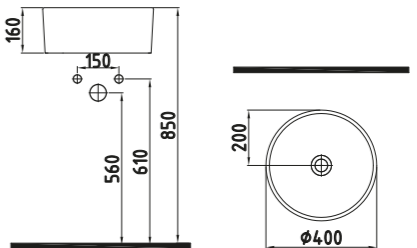

FORTE COUNT. TOP WB.
40 CM WITHOUT HOLE
HOMEY
HRLG04001FD004QA0
Ø400