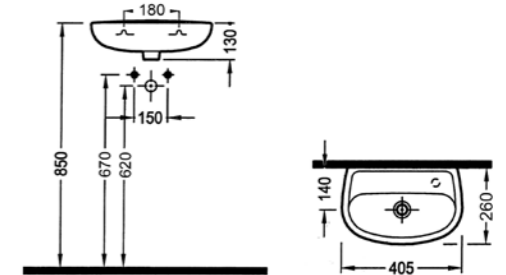

SINGLE PIECE WASH
BASIN WALL MOUNTING
OPTION 41 cm
WITHOUT HOLE
TPLS04101VD0W3QA0

SINGLE PIECE
WASH BASIN WALL
MOUNTING OPTION
41 cm SINGLE HOLE
TPLS04101VD1W3QA0
405x205 mm

White