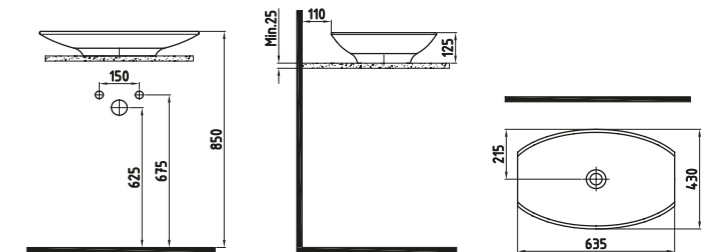

FORTE COUNTER TOP WASH BASIN 63 cm WITHOUT HOLE
HRLG06301FDOW3QA0
630x400 mm

White