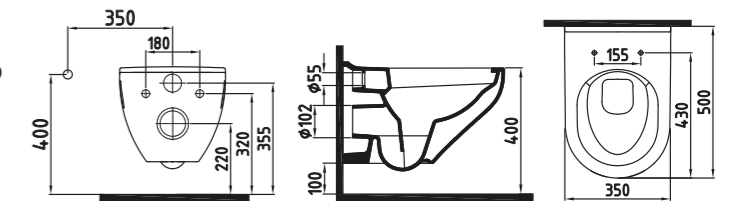

ROTTA WALL HUNG
WC PAN 50 cm NO-RIM
IOKA050N2VPOW3QA0

White