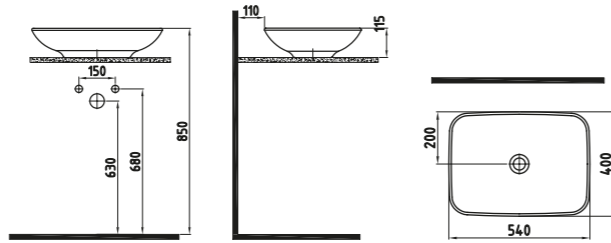

FORTE COUNTER TOP
WB. 54 cm
WITHOUT HOLE
HRLG05401FDOW3QA0
540x400 mm

- White
- Satin White
- Satin Cobalt
- Blue
- Satin Turquoise
- Satin Cappuccino
- Satin Beige
- Anthracite
- Satin Black
- Glossy Black
- Coated Gold
- Coated Platinum