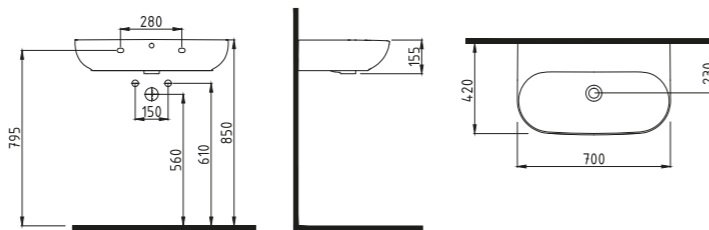

MASMARA WASH BASIN
WALL MOUNTING
OPTION 70 CM SINGLE
HOLE
MDLS07001VD1W5QA0
700x420 mm

Cool White