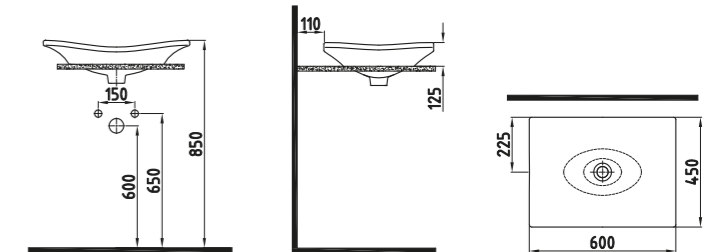

White

ARTOS COUNTER TOP WASH BASIN 60 cm WITHOUT HOLE
LTLG06001FDOW3QA0
600x375 mm

White

ARTOS COUNTER TOP WASH BASIN 60 cm WITHOUT HOLE
LTLU06001FDOW3QA0
600x450 mm

White

ELITE COUNTER TOP WASH BASIN 60 cm SINGLE HOLE
FRLG06001VD1W3QA0
600x450 mm