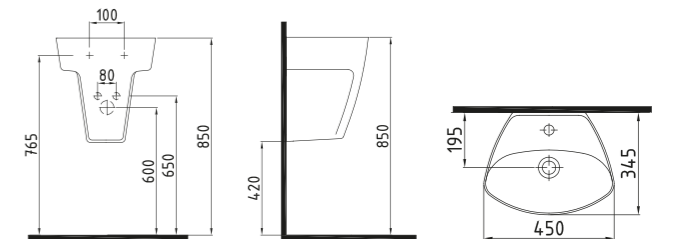

WASH BASINS

BLOOM WASH BASIN
55 cm SINGLE HOLE
WALL MOUNTING
OPTION
ORLS05501VD1W3QA0
(Compatible With Semi / Full
Pedestal) (Compatible With Orion-
Venus Series)
550x415 mm

White

BLOOM SEMI PEDESTAL
32 cm
ORAA03201V00W3QA0
(Compatible With Orion-Venus Wb.)
320x190 mm