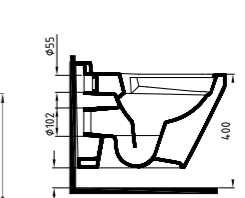

FUSION WALL HUNG WC PAN 52 cm NO-RIM / CONCEALED FIXING
OGKA052N1VPOW3QA0
520x345 mm

White