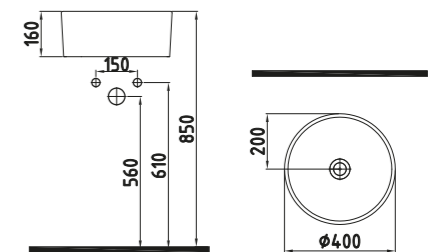

FORTE COUNT.TOP WB. 40 CM WITHOUT HOLE SULTAN
HRLG04001FD002QA0
Ø400