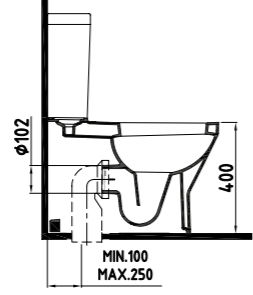

White

NEBULA CLOSE
COUPLED BTW
WC PAN 63 cm
NPKD06301VSOW3QA0
630x355 mm

White

NEBULA CISTERN
50 cm BOTTOM INLET
NPRS05001VDAW3QA0
380x390 mm

White

COMPATIBLE SEAT COVERS
18KXY4400000
18KXM4400000
18KPS3433000