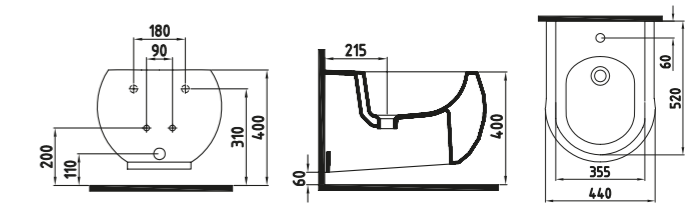

PIETRA WALL HUNG BIDET
52 cm SINGLE HOLE /
CONCEALED FIXING
FLBA05201VD1W3QA0
520x355 mm

COMPATIBLE SEAT COVERS

- **01KSM4900000**
- **01KSY4900000**
- **02KSY4600000**
- **11KSS3383000**

- **11KXY4023000**
- **11KSY4113000**
- **11KPS3363000**
- **72KXY5200000**