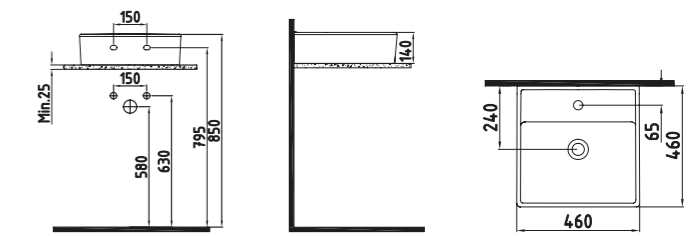

PLASMA COUNTER TOP WB. 46 cm SINGLE HOLE
INLG04601FD1W3QA0
465x465 mm
Over Flow
White