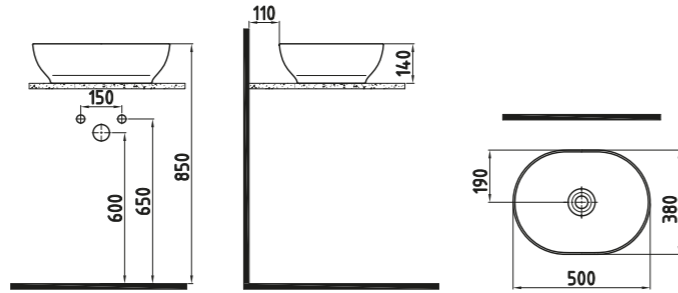

+

YTEM91SM0001
HOT & COLD FAUCET

White

WASH BA- SINS

COUNTER TOP WASH BASINS

CIVITA COUNTER TOP
WB. 50 cm WITHOUT
HOLE
MTLG05001FDOW3QA0
50x380 mm

White

CIVITA COUNTER TOP
50 cm WITHOUT HOLE
MTLG05002FDOW3QA0
495x375 mm