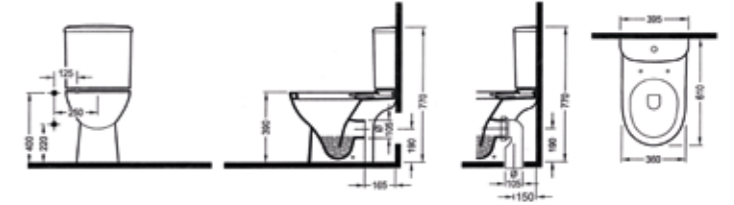

White _____

SINGLE PIECE CISTERN
38 cm BOTTOM INLET
TPRS03801VDAW3QA0
380x395 mm

White _____