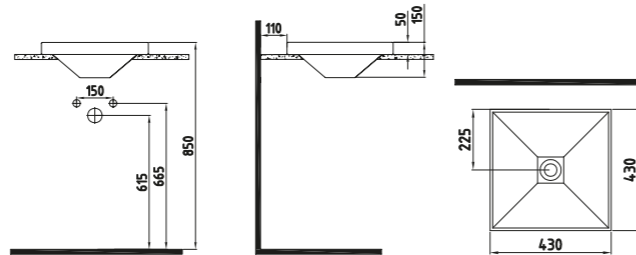

PLASMA COUNTER
TOP WASH BASIN 43 cm
SINGLE HOLE,
WITHOUT HOLE
INLU04301FDOW3QA0
430x430 mm

White