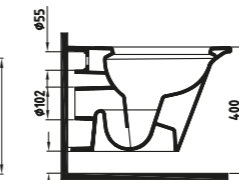

NEBULA WALL HUNG WC PAN 52 cm NO-RIM / CONCEALED FIXING
NPKA052N1VPOW3QA0
520x350 mm

White