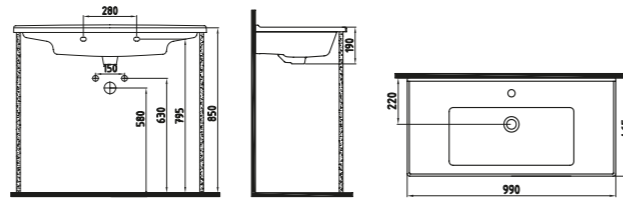

NEBULA VANITY WASH
BASIN 100 cm
SINGLE HOLE
NPLK10001FD1W3QA0
990x460 mm

White