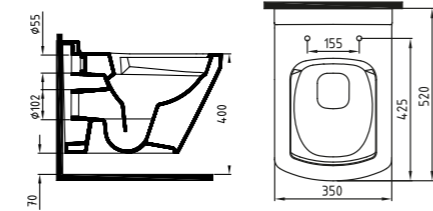

White

NEBULA WALL SEPERATOR
68 cm
NPPA06801V00W3QA0
680x350 mm

White

NEBULA WALL HUNG
WC PAN 52 cm
NPKA052AMVPOW3QA0
520x350 mm

White

NEBULA WALL SEPERATOR
73 cm
NPPA07301V00W3QA0
730x380 mm

White

BLOOM WASH BASIN
55 cm SINGLE HOLE
WALL MOUNTING OPTION
ORLS05501VD1W3QA0
(Compatible With Semi / Full Pedestal)
(Compatible With Orion-Venus Series)
550x415 mm