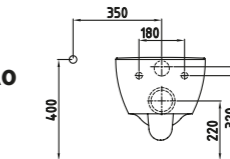

FORTE W. HUNG WC
PAN 52 cm NO-RIM
CONCEALED FIXING
HRKA052N3VPOW3QA0
530x350 mm