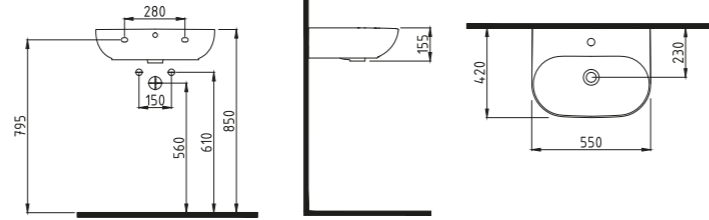

MASMARA WASH BASIN
WALL MOUNTING
OPTION 55 CM SINGLE
HOLE
MDLS05501VD1W5QA0
550x420 mm

Cool White