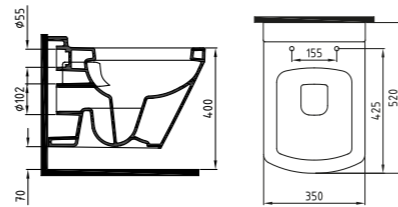

White

NEBULA WALL SEPERATOR
68 cm
NPPA06801V00W3QA0
680x350 mm

White

NEBULA WALL HUNG
WC PAN 52 cm
NPKA052AMVPOW3QA0
520x350 mm

White

NEBULA WALL SEPERATOR
73 cm
NPPA07301V00W3QA0
730x380 mm

White

BLOOM WASH BASIN
55 cm SINGLE HOLE
WALL MOUNTING OPTION
ORLS05501VD1W3QA0
(Compatible With Semi / Full Pedestal)
(Compatible With Orion-Venus Series)
550x415 mm

White

BLOOM SEMI PEDESTAL
32 cm
ORAA03201V00W3QA0
(Compatible With Orion-Venus Wb.)
320x190 mm

White

BLOOM WASH BASIN
62 cm SINGLE HOLE
WALL MOUNTING OPTION
ORLS06201VD1W3QA0
(Compatible With Semi / Full Pedestal)
(Compatible With Orion-Venus Series)
620x420 mm