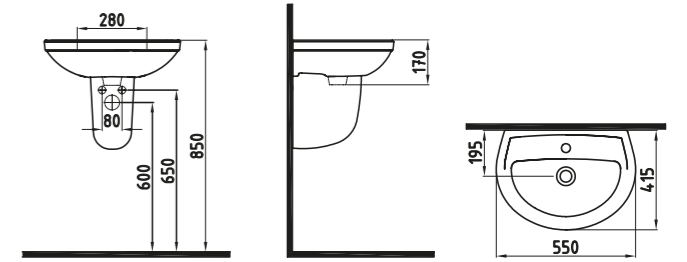

FORTE WALL HUNG WC
PAN 52 cm
CONCEALED FIXING
HRKA052GMVPOW3QA0
520x350 mm

- White
- Satin White
- Satin Cobalt
- Blue
- Satin Turquoise
- Satin Cappuccino
- Satin Beige
- Anthracite
- Orange
- Red
- Satin Black
- Glossy Black
- Coated Gold
- Coated Platinum

FORTE WALL HUNG WC
PAN 52 cm
HRKA052AMVPOW3QA0
520x350 mm

- White
- Satin White
- Satin Cobalt
- Blue
- Satin Turquoise
- Satin Cappuccino
- Satin Beige
- Anthracite
- Orange
- Red
- Satin Black
- Glossy Black
- Coated Gold
- Coated Platinum

FORTE WALL HUNG
BIDET 52 cm CONCEALED
FIX SINGLE HOLE
HRBA05201VD1W3000
520x350 mm

- White
- Satin White
- Satin Cobalt
- Blue
- Satin Turquoise
- Satin Cappuccino
- Satin Beige
- Anthracite
- Orange
- Red
- Satin Black
- Glossy Black
- Coated Gold
- Coated Platinum

BLOOM WASH BASIN
55 cm SINGLE HOLE
WALL MOUNTING
OPTION
ORLS05501VD1W3QA0
(Compatible With Semi / Full Pedestal)
(Compatible With Orion-Venus Series)
550x415 mm

- White

ORION SEMI PEDESTAL
32 cm
ORAA03201V00W3000
(Compatible With Orion-Venus Wb.)
320x190 mm

- White

BLOOM WASH BASIN
62 cm SINGLE HOLE
WALL MOUNTING
OPTION
ORLS06201VD1W3QA0
(Compatible With Semi / Full
Pedestal) (Compatible With
Orion-Venus Series)
620x420 mm

- White

BLOOM FULL PEDESTAL
71 cm
ORAK07101V00W3QA0
(Compatible With Orion-Venus Wb.)
710x190 mm

- White

COMPATIBLE SEAT COVERS

- 01KSM4900000
- 11KSS3383000
- 01KSY4900000
- 11KXY4023000
- 02KSY4600000
- 11KSY4113000
- 03KXY4600000
- 11KPS3363000
- 03KXY46HB000
- 11KXM4600000
- 04KSY5200000
- 11KXY4600000