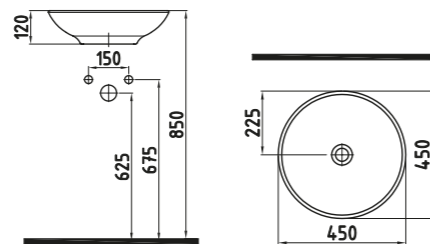

White

FORTE COUNTER TOP WASH BASIN 59 cm WITHOUT HOLE
HRLG05901FDOW3QA0
590x440 mm

White

FORTE COUNTER TOP WASH BASIN 45 cm WITHOUT HOLE
HRLG04501FDOW3QA0
Ø450

White

FORTE COUNTER TOP WASH BASIN 63 cm WITHOUT HOLE
HRLG06301FDOW3QA0
630x400 mm