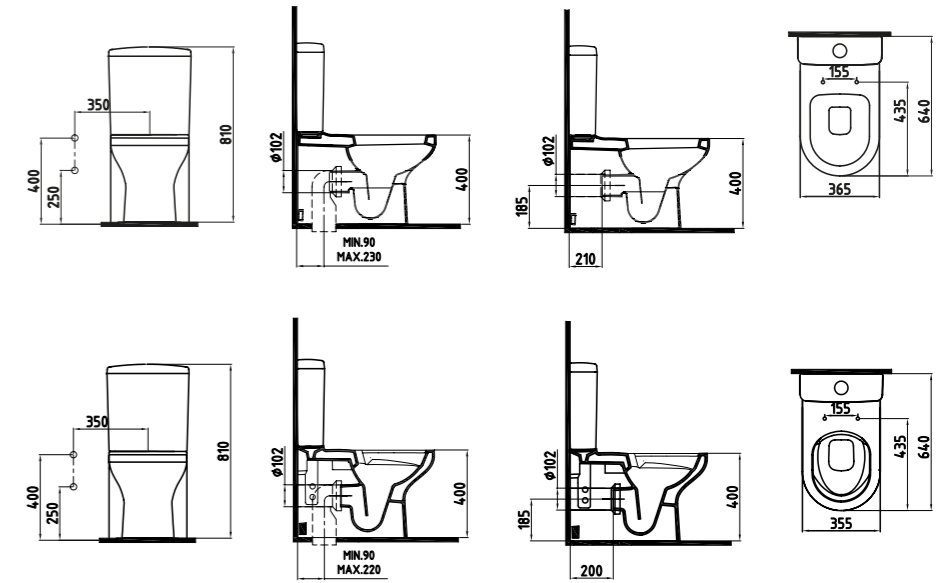

COSMIC CLOSE COUPLED
BTW WC PAN 64 cm
NORIM
VNKD064N1VS0W3QA0
(Compatible With Orion
Cistern)
640x365 mm

White

COSMIC CLOSE COUPLED
BTW WC PAN 64 cm
VNKD06401VS0W3QA0
(Compatible With Orion
Cistern)
640x365 mm

White