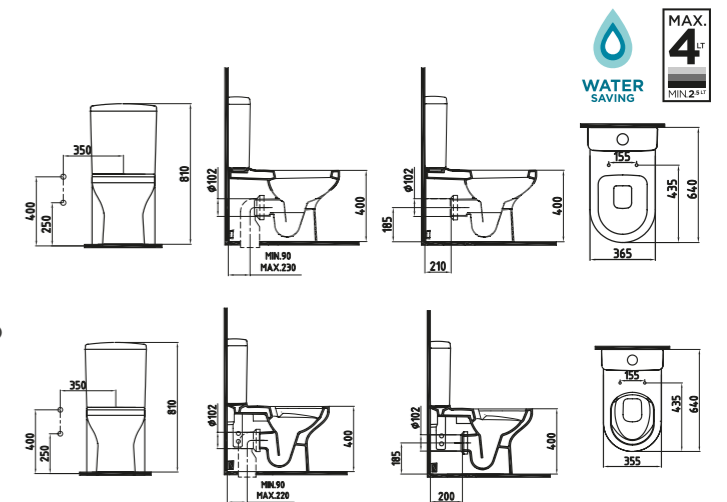

COSMIC NO-RIM CLOSE
COUPLED BTW WC PAN
64 cm
VNKD064N1VSOW3QA0

BLOOM CISTERN
41 cm BOTTOM INLET
ORRS04101VDAW3QA0
(Compatible With Orion-Venus
Wc Pans) 410x370 mm

White

COSMIC CLOSE COUPLED
BTW WC PAN 64 cm
VNKD06401VSOW3QA0
640x365 mm

White