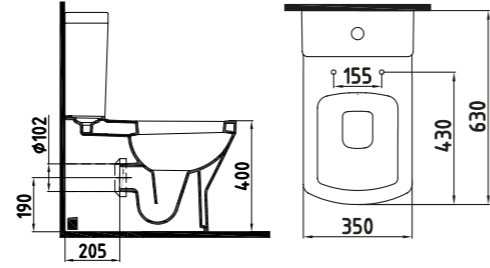

White

NEBULA CLOSE
COUPLED BTW
WC PAN 63 cm
NPKD06301VSOW3QA0
630x355 mm

White

NEBULA CISTERN
50 cm BOTTOM INLET
NPRS05001VDAW3QA0
380x390 mm

White

COMPATIBLE SEAT COVERS
18KXY4400000
18KXM4400000
18KPS3433000