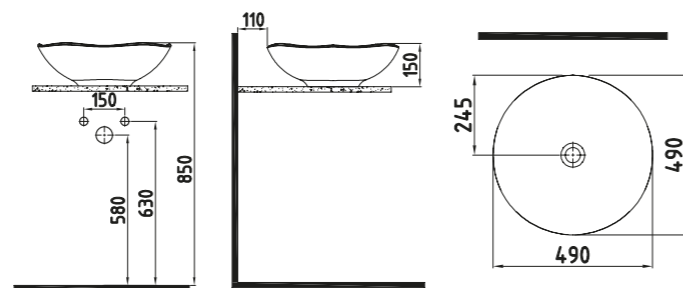

PIETRA COUNTER TOP WASH BASIN 49 cm WITHOUT HOLE
FLLG04901FDOW3QA0
530x380 mm

White