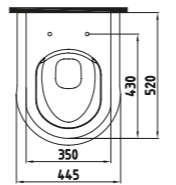

White

WALL HUNG WC PAN

KINOA W. HUNG WC PAN 52 cm NO-RIM / CONCEALED FIXING
MNKA052N1VPOW3QA0
520x345 mm

White

PIETRA W. HUNG WC PAN 52 cm NO-RIM / CONCEALED FIXING
FLKA052N1VPOW3QA0
520x350 mm

White

ELITE WALL HUNG WC PAN 56 cm CONCEALED FIXING
FRKA056GMVPOW3QA0
560x360 mm