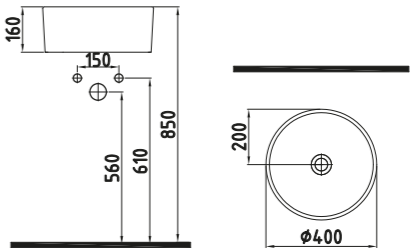

FORTE COUNT. TOP WB. 40
CM WITHOUT HOLE HOMEY
HRLG04001FD001QA0
Ø400

Inside White - Gold Ext.

FORTE COUNT. TOP WB.
40 CM WITHOUT HOLE
HOMEY
HRLG04001FD003QA0
Ø400

Inside Gold - White Gold Ext.

FORTE COUNT. TOP WB.
40 CM WITHOUT HOLE
HOMEY
HRLG04001FD004QA0
Ø400