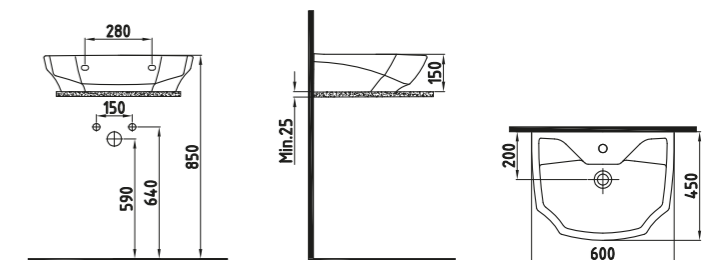

ELITE COUNTER TOP WASH BASIN 60 cm SINGLE HOLE
FRLG06001VD1W3QA0
600x450 mm

Over Flow

White