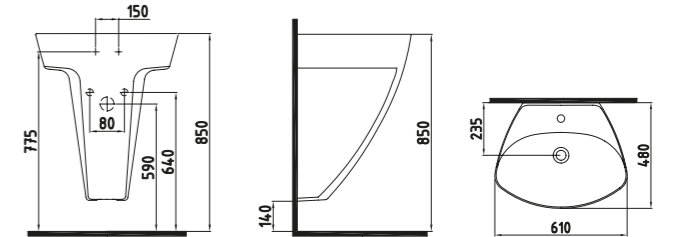

KINOA MONOBLOCK
WASH BASIN 60 cm
SINGLE HOLE
MNLM06001FD1W3QA0
600x440 mm

White

Satin White
Satin Cobalt
Blue

Anthracite
Glossy Black
Satin Black