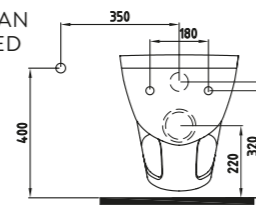

FUSION WALL HUNG WC PAN 52 cm NO-RIM / CONCEALED FIXING
OGKA052N1VPOW3QA0
520x345 mm

White