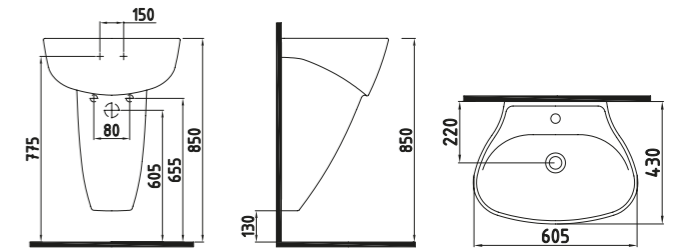

FUSION MONOBLOCK
WB. 60 cm SINGLE HOLE
OGLM06001FD1W3QA0
600x430 mm

White

FUSION MONOBLOCK WB.
60 cm SINGLE HOLE
OGLM06002FD1W3QA0
600x430 mm

White

FUSION SEMI RECESSED
WB. 60 cm SINGLE HOLE
OGLY06001FD1W3QA0
610x465 mm