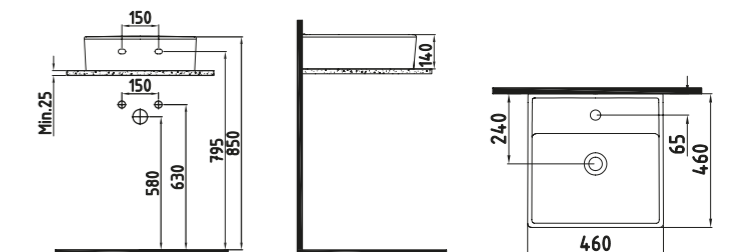

PLASMA COUNTER TOP WASH BASIN 46 cm SINGLE HOLE
INLG04601FD1W3QA0
465x465 mm
Over Flow

White