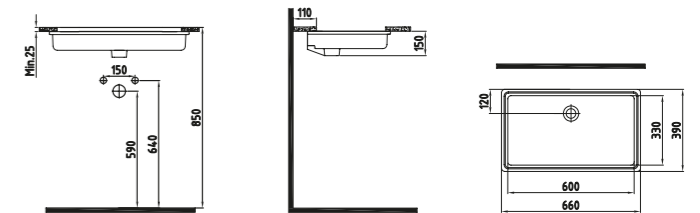

PLASMA UNDERCOUNTER WB. 61 cm WITHOUT HOLE
INLA06101FDOW3QA0
600x330 mm
White