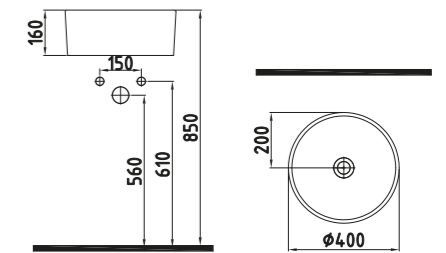

COUNTER TOP WASH BASINS

FORTE COUNT.TOP WB. 40 CM WITHOUT HOLE HOMEY
HRLG04001FD005QA0
Ø400

Over Black - Gold

FORTE COUNT.TOP WB. 40 CM WITHOUT HOLE HOMEY
HRLG04001FD006QA0
Ø400

Inside Black - Platinum

FORTE COUNT.TOP WB. 40 CM WITHOUT HOLE HOMEY
HRLG04001FD007QA0
Ø400