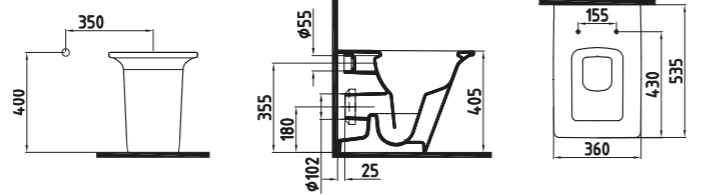

ARTOS BTW WC PAN 54 cm
LTKK05401VSOW3QA0
540x360 mm

White _____