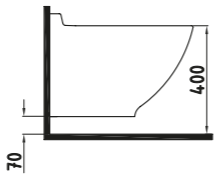

FORTE WALL HUNG WC
PAN 52 cm
CONCEALED FIXING
HRKA052GMVPOW3QA0
520x350 mm

- White
- Satin White
- Satin Cobalt
- Blue
- Satin Turquoise
- Satin Cappuccino
- Satin Beige
- Anthracite
- Orange
- Red
- Satin Black
- Glossy Black
- Coated Gold
- Coated Platinum

FORTE WALL HUNG WC
PAN 52 cm
HRKA052AMVPOW3QA0
520x350 mm

- White
- Satin White
- Satin Cobalt
- Blue
- Satin Turquoise
- Satin Cappuccino
- Satin Beige
- Anthracite
- Orange
- Red
- Satin Black
- Glossy Black
- Coated Gold
- Coated Platinum

FORTE WALL HUNG
BIDET 52 cm CONCEALED
FIX SINGLE HOLE
HRBA05201VD1W3000
520x350 mm

- White
- Satin White
- Satin Cobalt
- Blue
- Satin Turquoise
- Satin Cappuccino
- Satin Beige
- Anthracite
- Orange
- Red
- Satin Black
- Glossy Black
- Coated Gold
- Coated Platinum

BLOOM WASH BASIN
55 cm SINGLE HOLE
WALL MOUNTING
OPTION
ORLS05501VD1W3QA0
(Compatible With Semi / Full Pedestal)
(Compatible With Orion-Venus Series)
550x415 mm

- White

ORION SEMI PEDESTAL
32 cm
ORAA03201V00W3000
(Compatible With Orion-Venus Wb.)
320x190 mm

- White

BLOOM WASH BASIN
62 cm SINGLE HOLE
WALL MOUNTING
OPTION
ORLS06201VD1W3QA0
(Compatible With Semi / Full
Pedestal) (Compatible With
Orion-Venus Series)
620x420 mm

- White

BLOOM FULL PEDESTAL
71 cm
ORAK07101V00W3QA0
(Compatible With Orion-Venus Wb.)
710x190 mm

- White

COMPATIBLE SEAT COVERS

- 01KSM4900000
- 11KSS3383000
- 01KSY4900000
- 11KXY4023000
- 02KSY4600000
- 11KSY4113000
- 03KXY4600000
- 11KPS3363000
- 03KXY46HB000
- 11KXM4600000
- 04KSY5200000
- 11KXY4600000