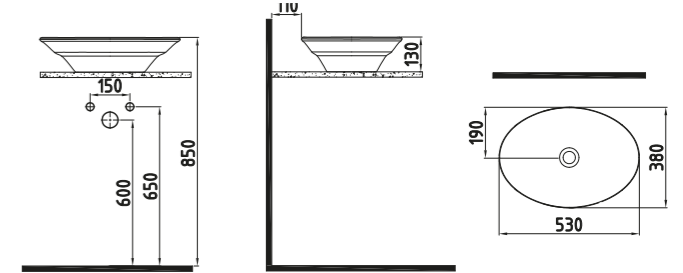

selection
PIAZZA

PIAZZA COUNTER TOP WB.
53 cm WITHOUT HOLE
DNLG05301FDOW3QA0
530x380 mm

- White
- Satin White
- Glossy Black
- Satin Black
- Coated Gold
- Coated Platinum

PIAZZA WALL HUNG WC
PAN 52 cm NO-RIM /
CONCEALED FIXING
DNKA052N1VPOW3QA0
520x380 mm