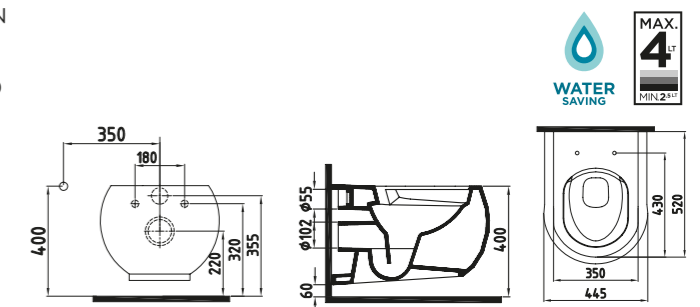

PIETRA W. HUNG WC PAN
52 cm NO-RIM /
CONCEALED FIXING
FLKA052N1VPOW3QA0
520x350 mm

- White
- Satin White
- Glossy Black
- Satin Black
- Coated Gold
- Coated Platinum