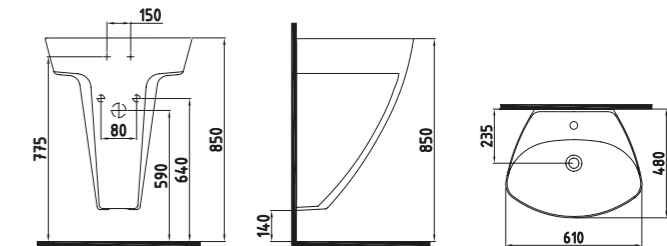

KINOA MONOBLOCK WB.
80 cm SINGLE HOLE
MNLM08001FD1W3QA0
790x480 mm

White

KINOA MONOBLOCK WB.
60 cm SINGLE HOLE
MNLM06001FD1W3QA0
600x440 mm

White

KINOA MONOBLOCK WB.
45 cm SINGLE HOLE
MNLM04501FD1W3QA0
450x350 mm