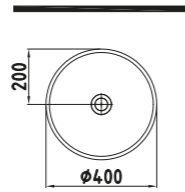

FORTE COUNT. TOP WB.
40 CM WITHOUT HOLE
HOMEY
HRLG04001FD006QA0
Ø400

Inside Black - Platinum Ext.