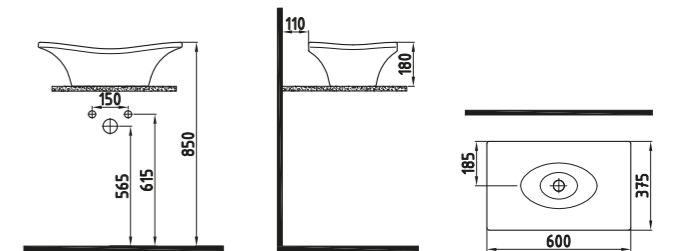

ARTOS COUNTER TOP WB.
60 cm WITHOUT HOLE
LTLG06001FDOW3QA0
600x375 mm

White