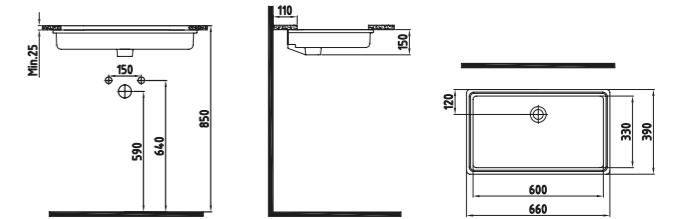

PLASMA
UNDERCOUNTER WASH
BASIN 61 cm
WITHOUT HOLE
INLA06101FDOW3QA0
600x330 mm

Over Flow

White