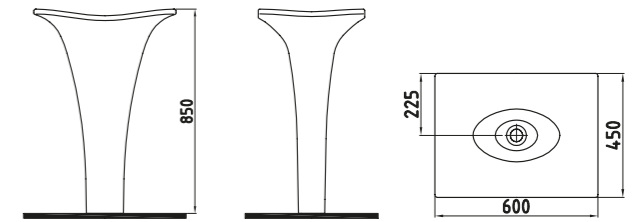

ARTOS FREESTANDING MONOBLOCK WB.
60 cm WITHOUT HOLE
LTLF06001FDOW3QA0
600x450 mm

White

ARTOS MONOBLOCK WB.
60 cm SINGLE HOLE
LTLM06001FDOW3QA0

LOTUS MONOBLOCK WB.
60 cm WITHOUT HOLE
LTLM06001FD1W3000
600x450 mm