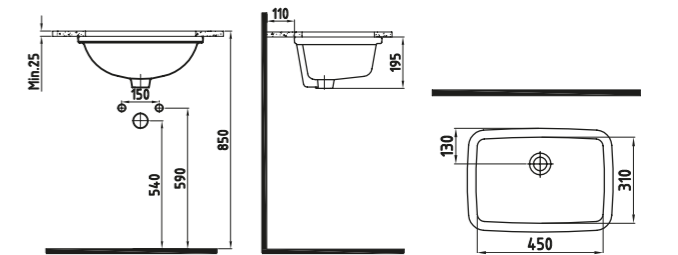

SINGLE PIECE
UNDERCOUNTER WASH
BASIN 45 cm
WITHOUT HOLE
TPLA04501VDOW3QA0
450x310 mm

Over Flow

White