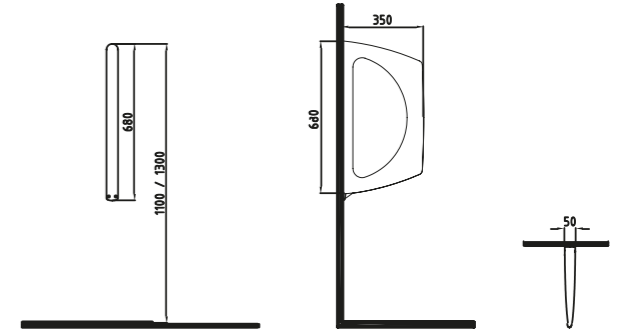

White

NEBULA WALL SEPERATOR
68 cm
NPPA06801V00W3QA0
680x350 mm

White

NEBULA WALL HUNG
WC PAN 52 cm
NPKA052AMVPOW3QA0
520x350 mm

White

NEBULA WALL SEPERATOR
73 cm
NPPA07301V00W3QA0
730x380 mm

White

BLOOM WASH BASIN
55 cm SINGLE HOLE
WALL MOUNTING OPTION
ORLS05501VD1W3QA0
(Compatible With Semi / Full Pedestal)
(Compatible With Orion-Venus Series)
550x415 mm