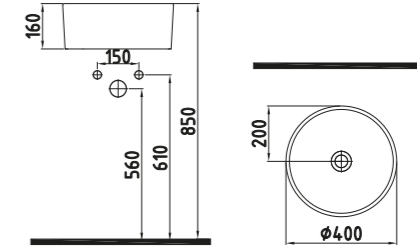

FORTE COUNTER TOP
WB. 40 cm
WITHOUT HOLE
HRLG04001FDOW3QA0
Ø400

- White
- Satin White
- Satin Cobalt
- Blue
- Satin Turquoise
- Satin Cappuccino
- Satin Beige
- Anthracite
- Satin Black
- Glossy Black
- Coated Gold
- Coated Platinum