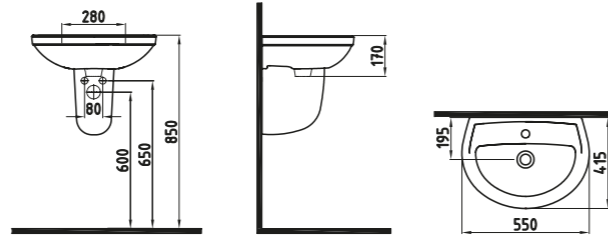

White

NEBULA WALL SEPERATOR
68 cm
NPPA06801V00W3QA0
680x350 mm

White

NEBULA WALL HUNG
WC PAN 52 cm
NPKA052AMVPOW3QA0
520x350 mm

White

NEBULA WALL SEPERATOR
73 cm
NPPA07301V00W3QA0
730x380 mm

White

BLOOM WASH BASIN
55 cm SINGLE HOLE
WALL MOUNTING OPTION
ORLS05501VD1W3QA0
(Compatible With Semi / Full Pedestal)
(Compatible With Orion-Venus Series)
550x415 mm

White

BLOOM SEMI PEDESTAL
32 cm
ORAA03201V00W3QA0
(Compatible With Orion-Venus Wb.)
320x190 mm

White

BLOOM WASH BASIN
62 cm SINGLE HOLE
WALL MOUNTING OPTION
ORLS06201VD1W3QA0
(Compatible With Semi / Full Pedestal)
(Compatible With Orion-Venus Series)
620x420 mm