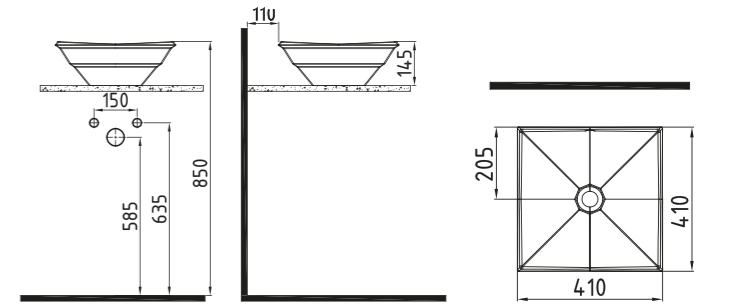

SOLAR COUNTER TOP
WASH BASIN 41 cm
WITHOUT HOLE
KRLG04101FDOW3QA0
410x410 mm

White