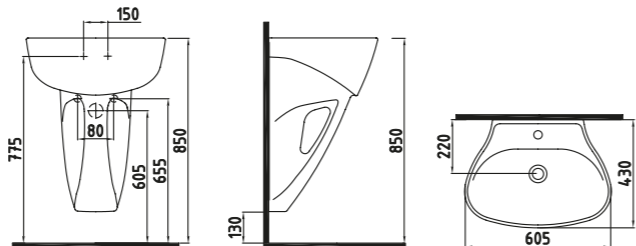

FUSION MONOBLOCK
WASH BASIN 60 cm
SINGLE HOLE
OGLM06001FD1W3QA0
600x430 mm

White

Satin White
Satin Cobalt
Blue
Anthracite
Glossy Black
Satin Black