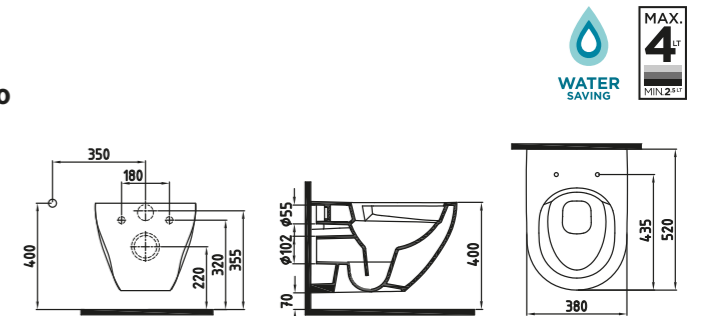

PIAZZA WALL HUNG WC
PAN 52 cm NO-RIM /
CONCEALED FIXING
DNKA052N1VPOW3QA0
520x380 mm

- White
- Satin White
- Glossy Black
- Satin Black
- Coated Gold
- Coated Platinum