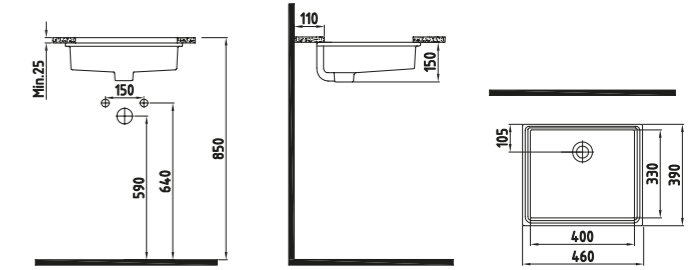

ETERNAL- NAL *beauty*

The Infitum Series represents infinity and offers a perfect look with its clear and simple lines. It gives infinite meanings to each space where it resides in.

PLASMA UNDER COUNTER WB. 40 cm WITHOUT HOLE
INLA04001FDOW3QA0
400x330 mm
Over Flow
White