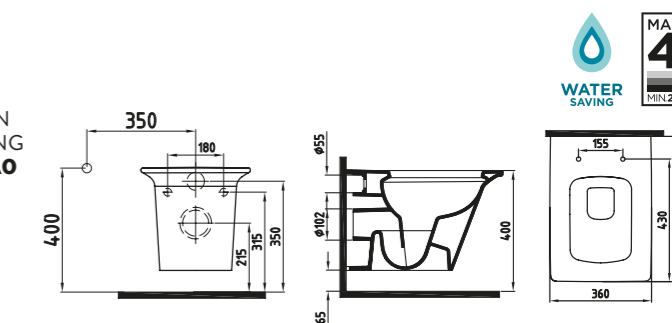

White

ARTOS MONOBLOCK
CISTERN 96 cm
LTRY09601FDOW3QA0
960x360 mm

White

ARTOS W. HUNG WC PAN
54 cm CONCEALED FIXING
LTKA054GMVPOW3QA0
540x360 mm

White

NEW

WALL HUNG BIDET
SINGLE HOLE /
CONCEALED FIXING
LTBA05401VD1W3QA0
535 x 350 mm