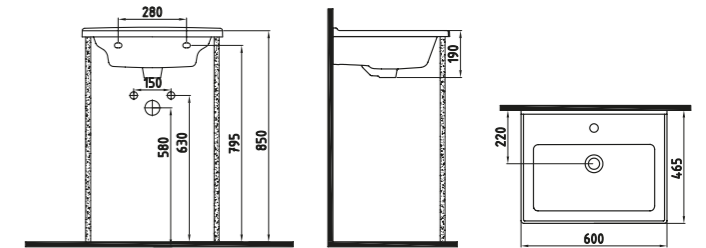

NEBULA VANITY WB.
60 cm SINGLE HOLE
NPLK06001FD1W3QA0
600x460 mm

White

NEBULA VANITY WB.
80 cm SINGLE HOLE
NPLK08001FD1W3QA0
800x460 mm

White

NEBULA VANITY WB.
100 cm SINGLE HOLE
NPLK10001FD1W3QA0
990x460 mm