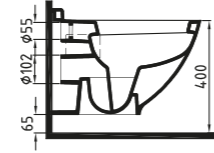

FORTE WALL HUNG WC
PAN 52 cm
CONCEALED FIXING
HRKA052GMVPOW3QA0
520x350 mm

- White
- Satin White
- Satin Cobalt
- Blue
- Satin Turquoise
- Satin Cappuccino
- Satin Beige
- Anthracite
- Orange
- Red
- Satin Black
- Glossy Black
- Coated Gold
- Coated Platinum

FORTE WALL HUNG WC
PAN 52 cm
HRKA052AMVPOW3QA0
520x350 mm

- White
- Satin White
- Satin Cobalt
- Blue
- Satin Turquoise
- Satin Cappuccino
- Satin Beige
- Anthracite
- Orange
- Red
- Satin Black
- Glossy Black
- Coated Gold
- Coated Platinum

FORTE WALL HUNG
BIDET 52 cm CONCEALED
FIX SINGLE HOLE
HRBA05201VD1W3000
520x350 mm

- White
- Satin White
- Satin Cobalt
- Blue
- Satin Turquoise
- Satin Cappuccino
- Satin Beige
- Anthracite
- Orange
- Red
- Satin Black
- Glossy Black
- Coated Gold
- Coated Platinum

BLOOM WASH BASIN
55 cm SINGLE HOLE
WALL MOUNTING
OPTION
ORLS05501VD1W3QA0
(Compatible With Semi / Full Pedestal)
(Compatible With Orion-Venus Series)
550x415 mm

- White

ORION SEMI PEDESTAL
32 cm
ORAA03201V00W3000
(Compatible With Orion-Venus Wb.)
320x190 mm

- White

BLOOM WASH BASIN
62 cm SINGLE HOLE
WALL MOUNTING
OPTION
ORLS06201VD1W3QA0
(Compatible With Semi / Full
Pedestal) (Compatible With
Orion-Venus Series)
620x420 mm

- White

BLOOM FULL PEDESTAL
71 cm
ORAK07101V00W3QA0
(Compatible With Orion-Venus Wb.)
710x190 mm

- White

COMPATIBLE SEAT COVERS

- 01KSM4900000
- 11KSS3383000
- 01KSY4900000
- 11KXY4023000
- 02KSY4600000
- 11KSY4113000
- 03KXY4600000
- 11KPS3363000
- 03KXY46HB000
- 11KXM4600000
- 04KSY5200000
- 11KXY4600000