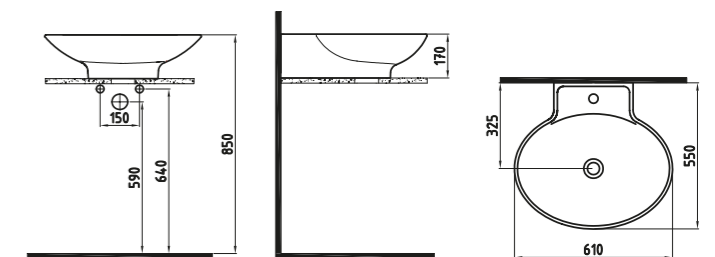

Over Flow

White

FORTE COUNTER TOP WASH BASIN 46 cm SINGLE HOLE
HRLG04601FD1W3QA0
460x550 mm

Over Flow

White

FORTE COUNTER TOP WASH BASIN 61 cm SINGLE HOLE
HRLG06101FD1W3QA0
610x580 mm

Over Flow

White