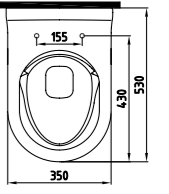

White

WALL HUNG WC PAN

KINOA W. HUNG WC PAN 52 cm NO-RIM / CONCEALED FIXING
MNKA052N1VPOW3QA0
520x345 mm

White

PIETRA W. HUNG WC PAN 52 cm NO-RIM / CONCEALED FIXING
FLKA052N1VPOW3QA0
520x350 mm

White

ELITE WALL HUNG WC PAN 56 cm CONCEALED FIXING
FRKA056GMVPOW3QA0
560x360 mm