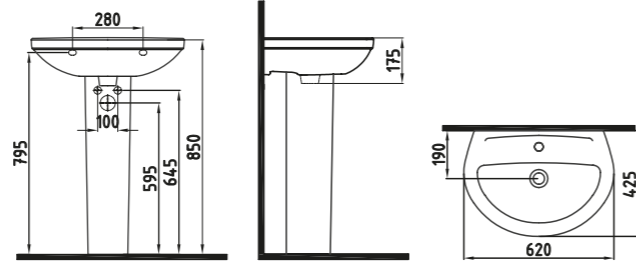

BLOOM WASH BASIN
62 cm SINGLE HOLE
WALL MOUNTING
OPTION
ORLS06201VD1W3QA0
(Compatible With Semi / Full
Pedestal) (Compatible With Orion-
Venus Series)
620x420 mm

White

BLOOM FULL PEDESTAL
71 cm
ORAK07101V00W3QA0
(Compatible With Orion-Venus Wb.)
710x190 mm

White

White