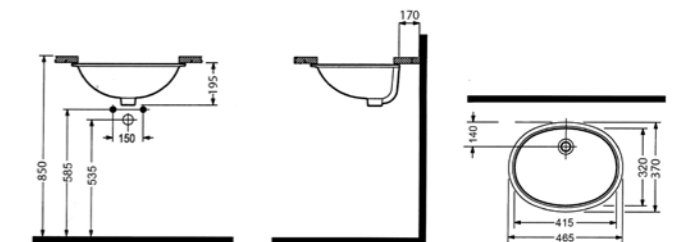

SINGLE PIECE
UNDERCOUNTER WASH
BASIN 41 cm
WITHOUT HOLE
TPLA04101VDOW3QA0
410x310 mm

Over Flow

White