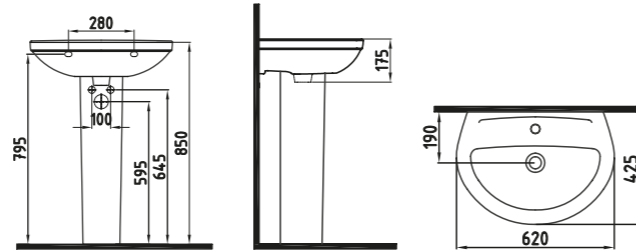

WASH BASINS

BLOOM WASH BASIN
55 cm SINGLE HOLE
WALL MOUNTING
OPTION
ORLS05501VD1W3QA0
(Compatible With Semi / Full
Pedestal) (Compatible With Orion-
Venus Series)
550x415 mm

White

BLOOM SEMI PEDESTAL
32 cm
ORAA03201V00W3QA0
(Compatible With Orion-Venus Wb.)
320x190 mm