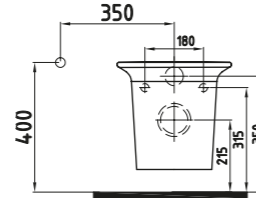

ARTOS W. HUNG WC PAN 54 cm CONCEALED FIXING
LTKA054GMVPOW3QA0
540x360 mm

White