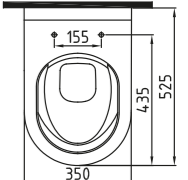

Over Black - Gold Ext.

Inside Black - Platinum Ext.

Over Black - Platinum Ext.

Decor Ext.

FORTE WALL HUNG
WC PAN 52 cm NO-RIM
CONCEALED FIXING
HRKA052N1VPOW3QA0
520x350 mm

White

- Satin White
- Satin Cobalt
- Blue
- Satin Turquoise
- Satin Cappuccino
- Satin Beige
- Anthracite
- Orange
- Red
- Satin Black
- Glossy Black
- Coated Gold
- Coated Platinum

FORTE WALL HUNG
WC PAN 52 cm NO-RIM
CONCEALED FIXING
HRKA052N2VPOW3QA0
520x350 mm

White

White