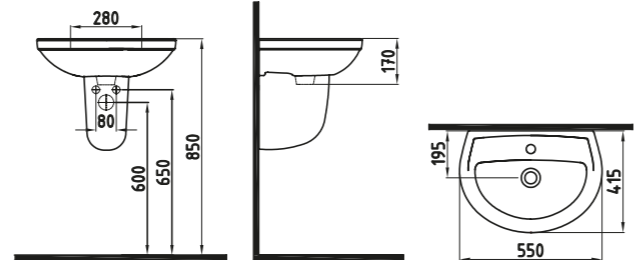

BLOOM SEMI PEDESTAL
32 cm
ORAA03201V00W3QA0
(Compatible With Orion-Venus Wb.)
320x190 mm

White