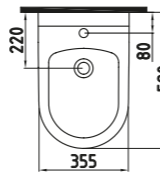

BLOOM WASH BASIN
55 cm SINGLE HOLE
WALL MOUNTING
OPTION
ORLS05501VD1W3QA0
(Compatible With Semi / Full Pedestal)
(Compatible With Orion-Venus Series)
550x415 mm

- White

ORION SEMI PEDESTAL
32 cm
ORAA03201V00W3000
(Compatible With Orion-Venus Wb.)
320x190 mm