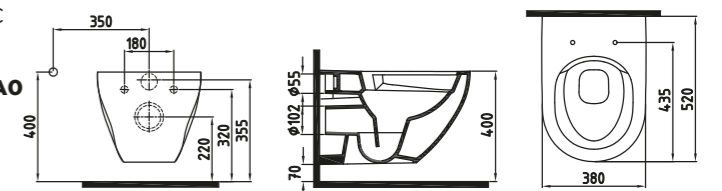

PIAZZA WALL HUNG WC
PAN 52 cm NO-RIM /
CONCEALED FIXING
DNKA052N1VPOW3QA0
520x380 mm