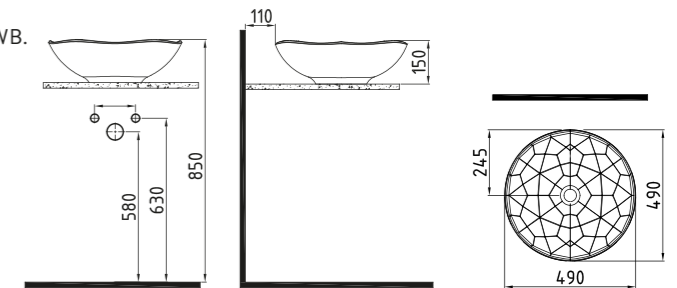

PADOVA COUNTER TOP WB.
49 cm WITHOUT HOLE
PNLGO4901FDOW3GAO
Ø490 mm

- White
- Satin White
- Glossy Black
- Satin Black
- Coated Gold
- Coated Platinum

PADOVA WALL HUNG WC
PAN 52 cm NO-RIM /
CONCEALED FIXING
PNKA052N1VPOW3GAO
520x350 mm