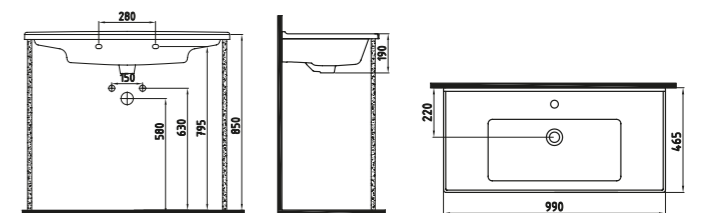

PLASTIC CONCEALED
CISTERN FLOOR TYPE
(DUAL FLUSH) 4/2,5 liter.
YKRIT0022002
420x270 mm

NEBULA VANITY WB.
100 cm SINGLE HOLE
NPLK10001FD1W3QA0
990x460 mm