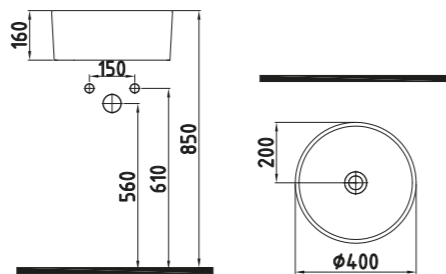

COUNTER TOP WASH BASINS

FORTE COUNTER TOP WASH BASIN 80 cm SINGLE HOLE
HRLG08001FD1W3QA0
800x510 mm

Over Flow

White

FORTE COUNTER TOP WASH BASIN 40 cm WITHOUT HOLE
HRLG04001FDOW3QA0
Ø400

White

FORTE COUNT.TOP WB. 40 CM WITHOUT HOLE HOMEY
HRLG04001FD001QA0
Ø400