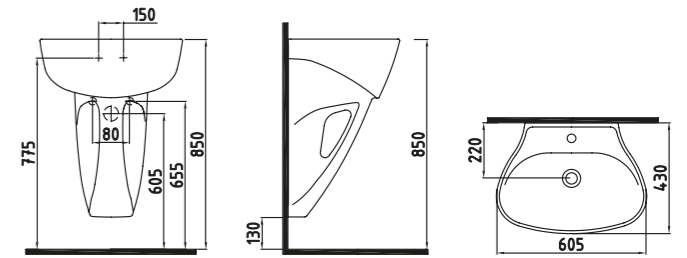

FUSION MONOBLOCK
WB. 60 cm SINGLE HOLE
OGLM06001FD1W3QA0
600x430 mm

White

FUSION MONOBLOCK WB.
60 cm SINGLE HOLE
OGLM06002FD1W3QA0
600x430 mm

White

FUSION SEMI RECESSED
WB. 60 cm SINGLE HOLE
OGLY06001FD1W3QA0
610x465 mm