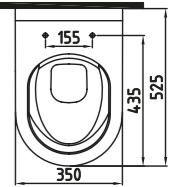

White

- Satin White
- Satin Cobalt
- Blue
- Satin Turquoise
- Satin Cappuccino
- Satin Beige
- Anthracite
- Orange
- Red
- Satin Black
- Glossy Black
- Coated Gold
- Coated Platinum

FORTE WALL HUNG
WC PAN 52 cm NO-RIM
CONCEALED FIXING
HRKA052N2VPOW3QA0
520x350 mm

White