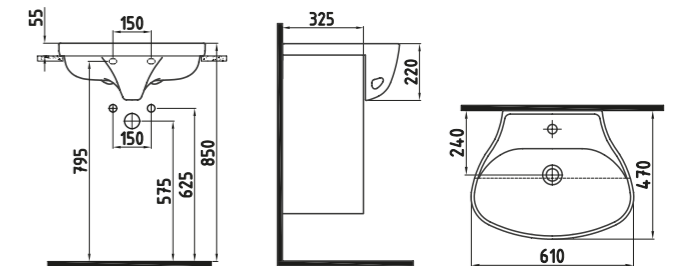

FUSION MONOBLOCK
WB. 60 cm SINGLE HOLE
OGLM06001FD1W3QA0
600x430 mm

White

FUSION MONOBLOCK WB.
60 cm SINGLE HOLE
OGLM06002FD1W3QA0
600x430 mm

White

FUSION SEMI RECESSED
WB. 60 cm SINGLE HOLE
OGLY06001FD1W3QA0
610x465 mm