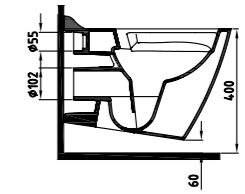

White

WALL HUNG WC PAN

KINOA W. HUNG WC PAN 52 cm NO-RIM / CONCEALED FIXING
MNKA052N1VPOW3QA0
520x345 mm

White

PIETRA W. HUNG WC PAN 52 cm NO-RIM / CONCEALED FIXING
FLKA052N1VPOW3QA0
520x350 mm

White

ELITE WALL HUNG WC PAN 56 cm CONCEALED FIXING
FRKA056GMVPOW3QA0
560x360 mm