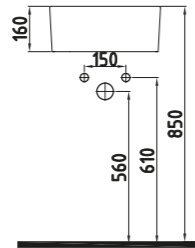

FORTE COUNT. TOP WB.
40 CM WITHOUT HOLE
HOMEY
HRLG04001FD007QA0
Ø400

Decor Ext.