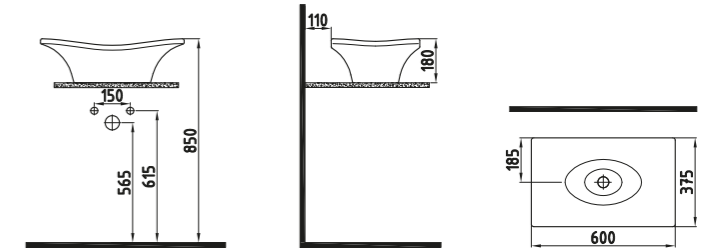

ARTOS COUNTER TOP WASH BASIN 60 cm WITHOUT HOLE
LTLG06001FDOW3QA0
600x375 mm

White