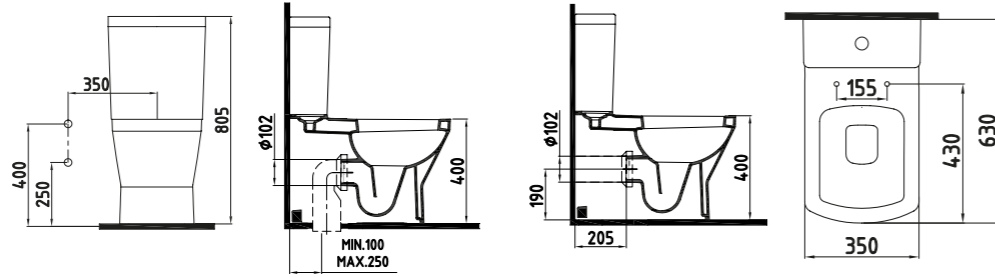

BACK TO WALL WC PANS

White _____