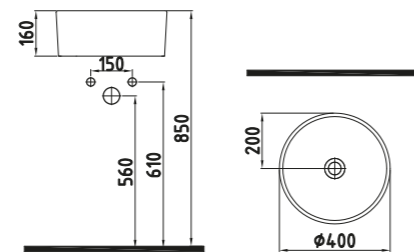

Inside White - Gold

FORTE COUNT.TOP WB. 40 CM WITHOUT HOLE HOMEY INSIDE
HRLG04001FD003QA0
Ø400

Inside Gold - White Gold

FORTE COUNT.TOP WB. 40 CM WITHOUT HOLE HOME
HRLG04001FD004QA0
Ø400

Inside Black - Gold