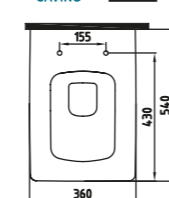

NEBULA WALL HUNG WC PAN 52 cm NO-RIM / CONCEALED FIXING
NPKA052N1VPOW3QA0
520x350 mm

White