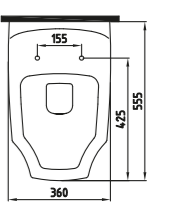

ARTOS W. HUNG WC PAN 54 cm CONCEALED FIXING
LTKA054GMVPOW3QA0
540x360 mm

White