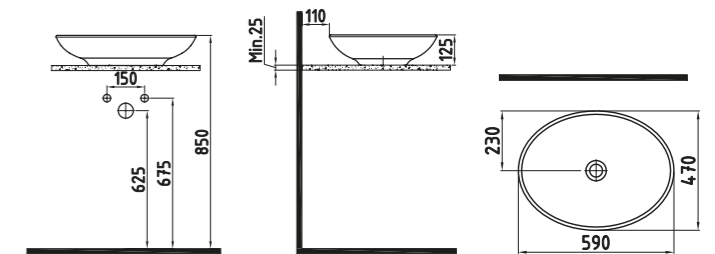

FORTE COUNTER TOP WASH BASIN 59 cm WITHOUT HOLE
HRLG05901FDOW3QA0
590x440 mm

White