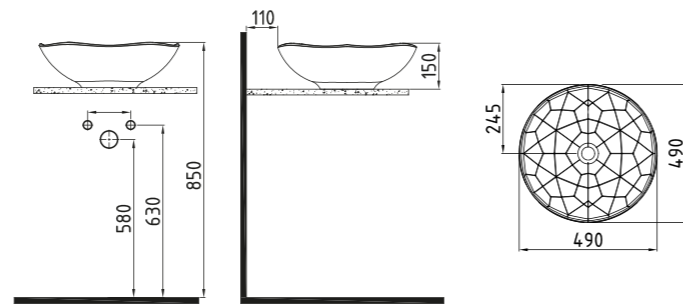

White

COUNTER TOP WASH BASINS

PIAZZA COUNTER TOP WASH BASIN 53 cm WITHOUT HOLE
DNLG05301FDOW3QA0
530x380 mm

White

PADOVA COUNTER TOP WASH BASIN 49 cm WITHOUT HOLE
PNLG04901FDOW3QA0
Ø490

White

PIETRA COUNTER TOP WASH BASIN 49 cm WITHOUT HOLE
FLLG04901FDOW3QA0
530x380 mm