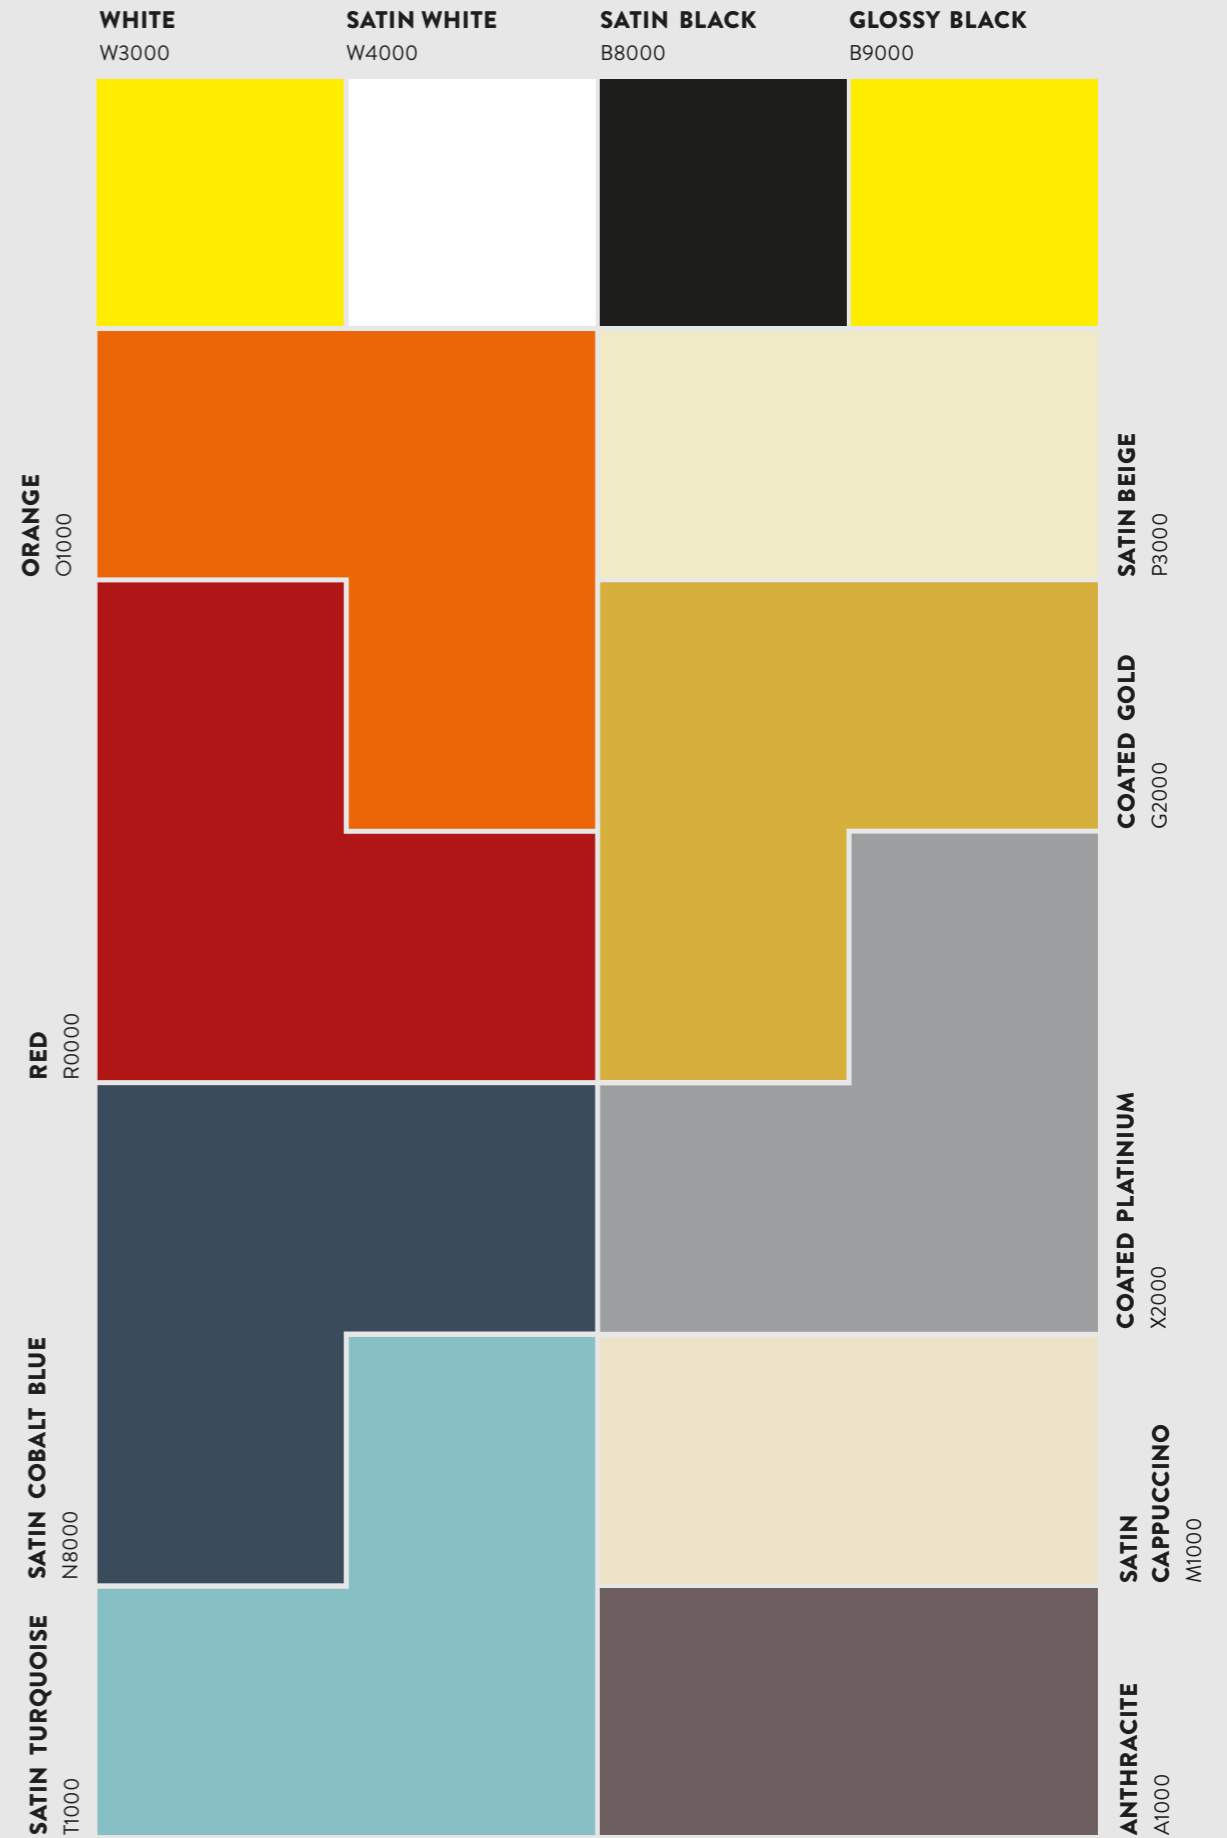

You can find the details of Easy Wash at the page of 62.

*maxi-
mum*

HY- GIENE

CERAMIC SANITARY WARE CISTERNS COLOR SCALE

The last 5 digits of the code indicates the color and plating.

selection
SERIES

SOLAR