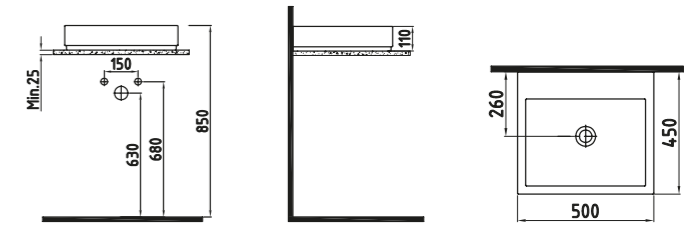

INFINITUM COUNT.TOP WB. 50 cm SINGLE HOLE
HYG ALP. WHITE EXT.
INLG05001VD1W3000
500x450 mm
White