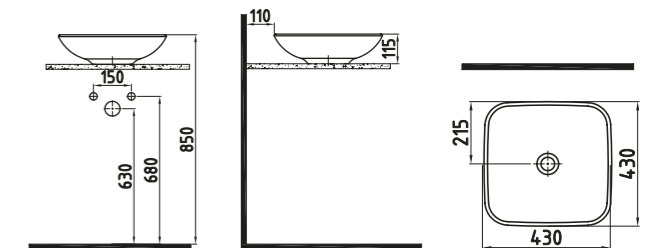

FORTE COUNTER TOP WB.
43 cm WITHOUT HOLE
HRLG04301FD0W3QA0
430x430 mm
White
Satin White
Satin Cobalt
Blue
Satin Turquoise
Satin Cappuccino
Satin Beige
Anthracite
Satin Black
Glossy Black
Coated Gold
Coated Platinum