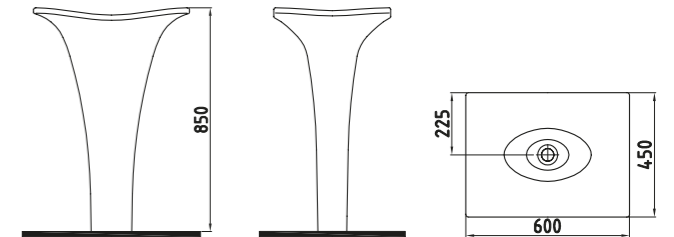

# LOTUS FAUCET FROM CEILING

CEILING-MOUNTED  
SPOUT PHOTOCELL  
OPERATED  
**14MT170CR200**  
(COLD - HOT WATER)  
1700x85 mm

*Includes, mounting kit from ceiling.*

CHROME

WHITE

BASIN MIXER  
**QL11038401**

Pieces In Box : 1  
Spout Length : 115 mm  
Spout Height : 125 mm

CHROME-ROSE GOLD

BASIN MIXER  
**QL11038404**

Pieces In Box : 1  
Spout Length : 115 mm  
Spout Height : 125 mm