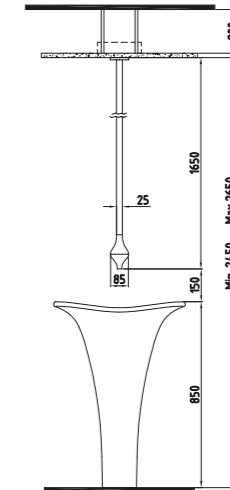

LOTUS FAUCET FROM CEILING

CEILING-MOUNTED
SPOUT PHOTOCELL
OPERATED
14MT170CR200
(COLD - HOT WATER)
1700x85 mm

Includes, mounting kit from ceiling.

CHROME

MATCHED WASH BASIN

ARTOS FREESTANDING
MONOBLOCK WASH
BASIN 60 cm
WITHOUT HOLE
LTLF06001FDOW3QA0
600x450 mm

- Click-clack drainer
- Special assembly support unit to the floor
- Special odour filter for under the floor

WHITE